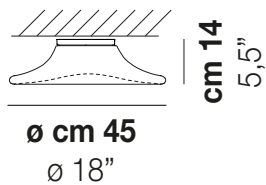

INCANTO PL 2

TECHNICAL DATA:

1x12W 120V/60HZ

Led 2700 K 12 W 35 V 1500 lm DIM2 Phase Cut

1x12W 120V/60HZ

Led 2700 K 12 W 35 V 1500 lm DIM3 0-10V, Push

1x12W 120V/60HZ

Led 3000 K 12 W 35 V 1600 lm DIM2 Phase Cut

1x12W 120V/60HZ

Led 3000 K 12 W 35 V 1500 lm DIM3 0-10V, Push

CERTIFICATIONS:

VOLUME Mc 0,1
 GROSS WEIGHT Kg 6
 NET WEIGHT Kg 4

download

SHADE FINISHING

BCSF

FRAME FINISHING