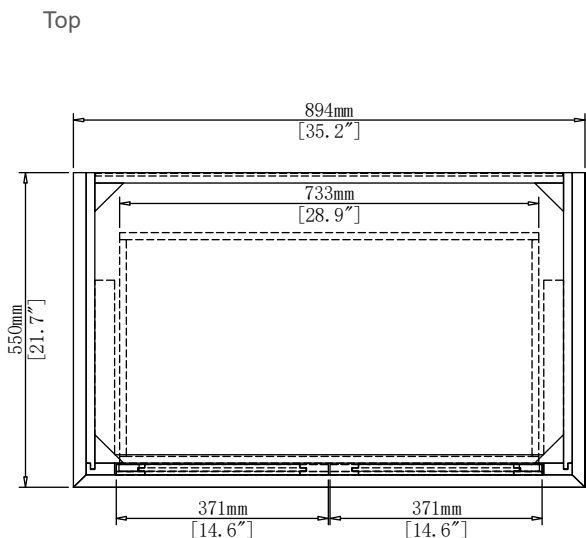

BATHROOM VANITY SET

COMPONENTS:

Vanity	1
Vanity Top	2

PRODUCT DIAGRAMS: