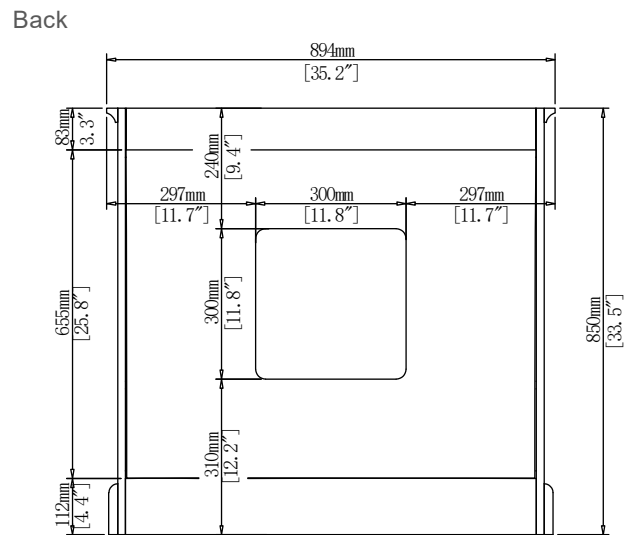

BATHROOM VANITY SET

COMPONENTS:

Vanity	1
Vanity Top	2

PRODUCT DIAGRAMS: