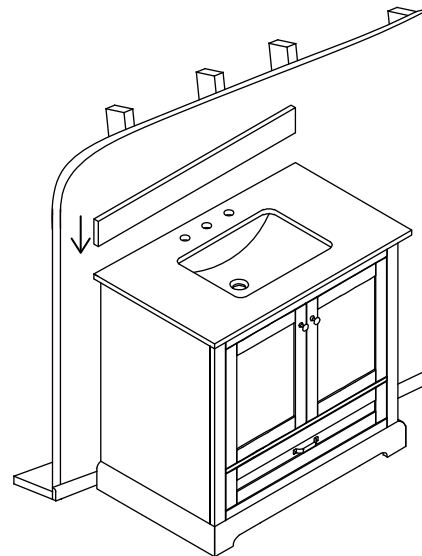

Finally,place the bottom side of back splash with sealant onto the counter top and check alignment of back splash.