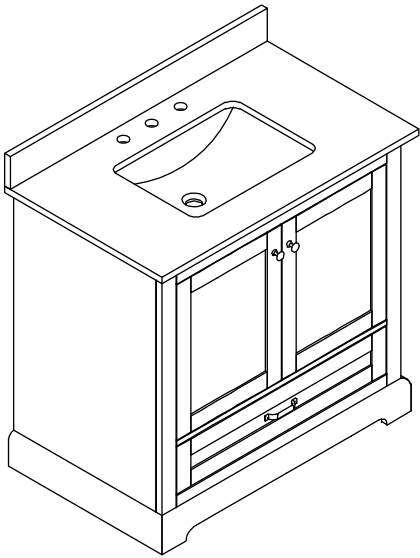

BATHROOM VANITY SET

Colors/Finishes: OAK

Nominal Dimension:36W*22D*34 1/8H inches

VANITY FEATURES:

- 1.Material: OAK wood frame, high-quality plywood with OAK venner.
- 2.Doors: 2 soft-close doors,Soft-close hinges system.
- 3.Drawers: 1 soft-close drawers,concealed soft-close sliders.
- 4.Hardware: Metal Alloy
- 5.Installation Type: Freestanding
- 6.Built-in Adjusters: Adjustable height levelers
- 7.Vanity Top: Cultured Marble with 1 under mount sink
- 8.Assemble required: No
- 9.Vanity top Included: Yes
- 10.Mirror Included: Optional
- 11.Medicine Cabinet Included: Optional

Contents

36"Vanity.....	PAGE2
36"Vanity Top.....	PAGE3
Vanity Installation.....	PAGE4

VANITY TOP FEATURES:

- 1.Material: Cultured Marble
- 2.Top Color: white
- 3.Sink: 1*20"under mount rectangle sink
- 4.Faucet Holes: Top pre-drilled for 8"widspread faucet holes
- 5.Sink Certified: CUPC certified
- 6.Backsplash: 4"backsplash included
- 7.Faucet Included: No
- 8.Nominal Dimension(W*D*H): 36W*22D*0.79H inches