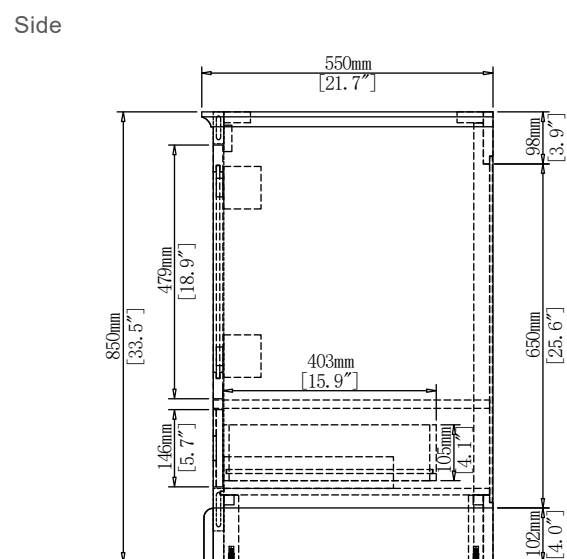

BATHROOM VANITY SET

COMPONENTS:

Vanity	1
Vanity Top	2

PRODUCT DIAGRAMS: