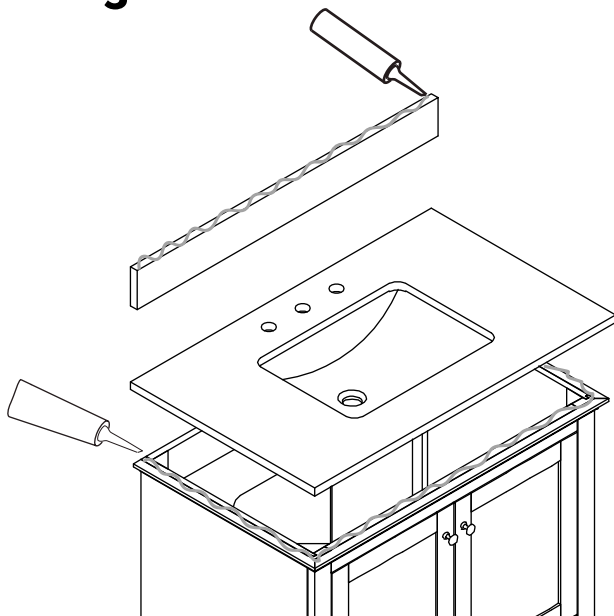

Always use a two man crew,a single person crew is much more likely to break or chip the stone top.

3

Apply bead of quality sealant evenly along the bottom of backsplash and the top of the vanity.

4