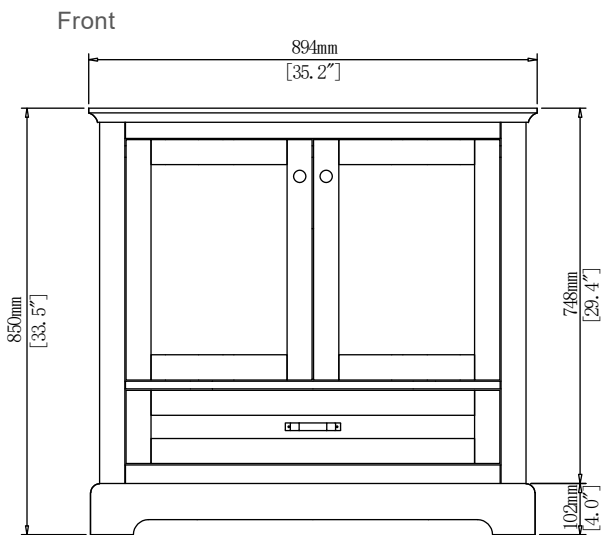

BATHROOM VANITY SET

COMPONENTS:

Vanity	1
Vanity Top	2

PRODUCT DIAGRAMS: