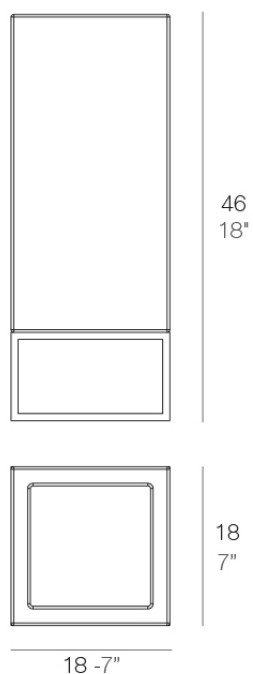

# Vela high nano cube planter 18x18x46

by Ramón Esteve

Vela Collection, designed by Ramon Esteve for Vondom. This extensive outdoor furniture and plantpot collection aims to offer the comfort and the quality of interior furniture without losing it's original qualities.

## Description

Pot made of polyethylene resin by rotational moulding. 100% Recyclable. Item suitable for indoor and outdoor use. Available in different finishes.

Weight: 2.2 Kg

VELA Nano Cubo Alto 46      C = 1,5 L  
VELA Nano High Cube 46      C = ½ gal