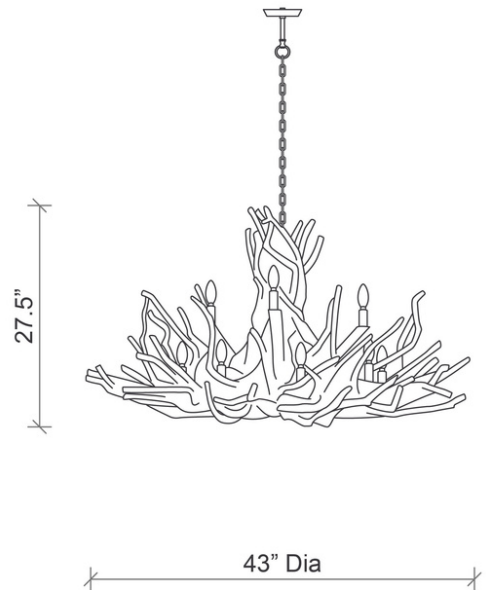

### DIMENSIONS

43" Dia. x 27.5" H

## SPECS

43" DIA. X 27.5" H

TOTAL HEIGHT: 106.5"

27.5" (Fixture) + 72" (Chain)\*\* + 7" (Ceiling canopy)

**\*\* CHAIN CAN BE SHORTENED DURING INSTALLATION \*\***