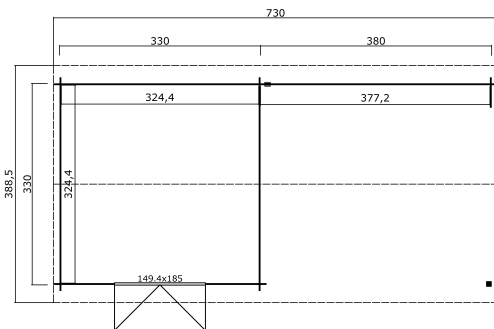

28
mm

3

12

★ ★ ★
GUARANTEE
5
YEARS

PACKAGING: 1 PALLET(S)

440 x 118 x 66 cm
997 kg

EAN 4743329245658

DIMENSIONS

Floor area	22.85 m ²
Roof dimensions	7.30 x 3.88 m
Cubic volume	≈ 52.75 m ³
Wall height	≈ 2.11 m
Ridge height	≈ 2.51 m
Front overhang	≈ 29 cm

WINDOWS & DOORS

1 x Double door (SGC*)	149.4 x 195.7 cm
------------------------	------------------

*SGC: Single Glazed Classic

ROOF & FLOOR

Roof boards	15x90 mm
Roof surface	29.50 m ²
Roof angle	≈ 13.8 °

* Optional roof covering available