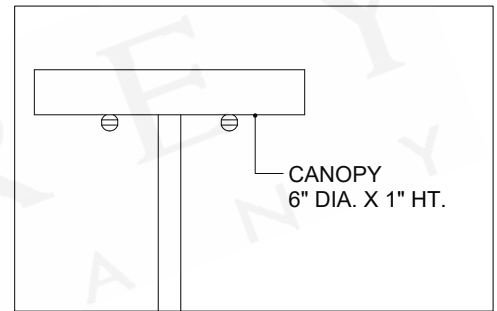

ITEM: 9000-1347

Overall Dimensions

Height: 12.5"

Diameter: 24.5"

TOP VIEW

CANOPY DETAIL

FRONT VIEW