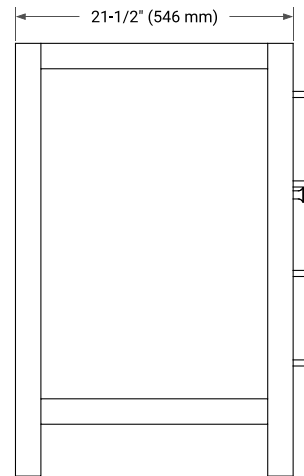

42" LEFT OFFSET CABINET

BASE CABINET DIMENSIONS

42" W x 21.5" D x 33.5" H

FEATURES

- Solid wood frame with engineered wood panels
- Dovetail drawers and joints
- Soft closing doors & drawers

HARDWARE FINISHES*

Brushed Nickel   Satin Brass   Matte Black   Polished Chrome

Hardware comes preinstalled with the illustrated option. Other finishes are available on our online store if you prefer a different one.

AVAILABLE COLORS

White   Grey

FRONT VIEW

SIDE VIEW

PLAN VIEW