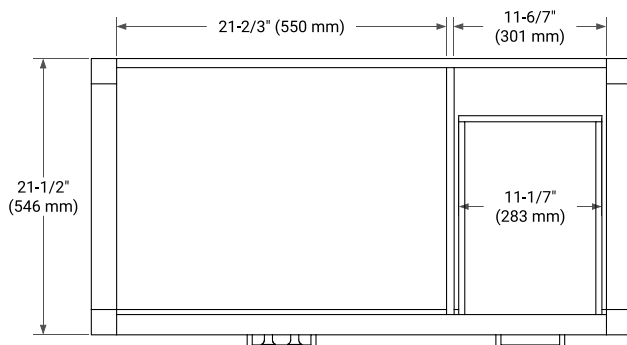

42" LEFT OFFSET CABINET

BASE CABINET DIMENSIONS

42" W x 21.5" D x 33.5" H

FEATURES

- Solid wood frame with engineered wood panels
- Dovetail drawers and joints
- Soft closing doors & drawers

HARDWARE FINISHES*

Brushed Nickel   Satin Brass   Matte Black   Polished Chrome

Hardware comes preinstalled with the illustrated option. Other finishes are available on our online store if you prefer a different one.

AVAILABLE COLORS

White   Grey

FRONT VIEW

SIDE VIEW

PLAN VIEW