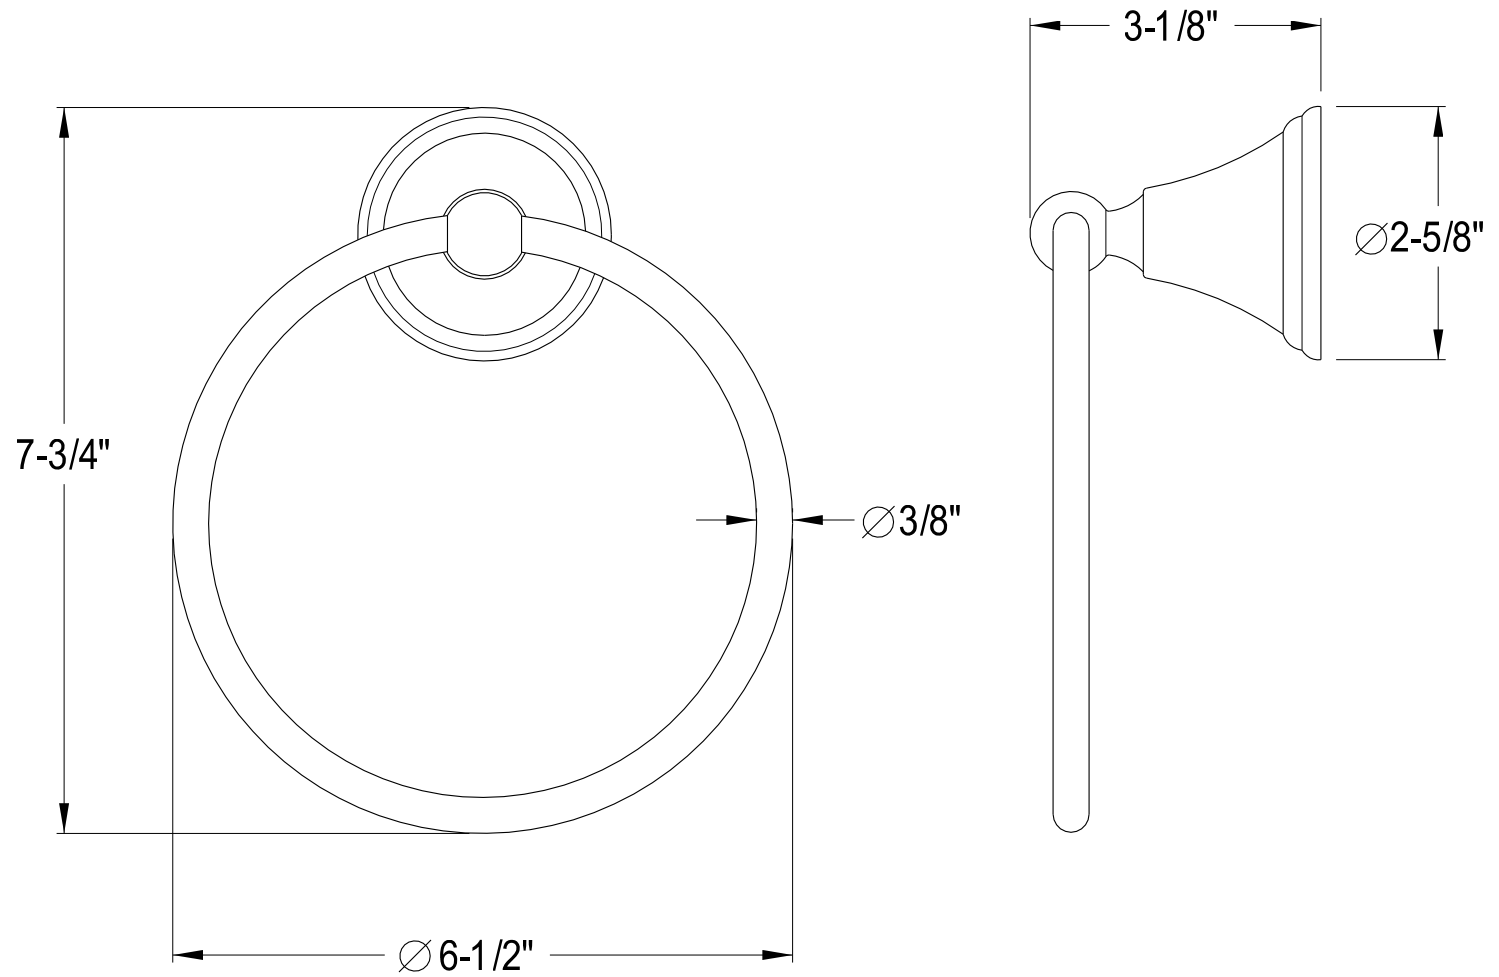

BA2971C, PB, ORB, SN

24" Towel Bar

BA2974C,PB,ORB,SN

Towel Ring

BA2977C,PB,ORB,SN

Robe Hook

BA2978C,PB,ORB,SN

Toilet Paper Holder