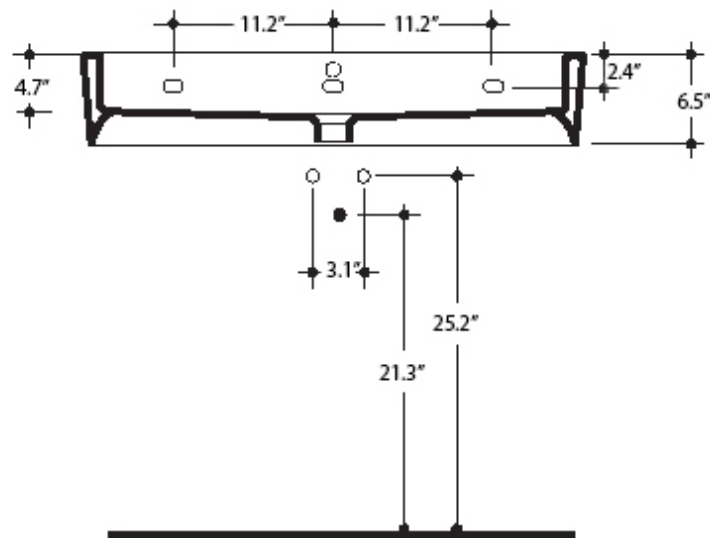

Collection |
Flo

Model |
Flo 3151

Dimensions Metric

1 inch = 2.54 cm

1 inch = 25.4 mm

WS®
BATH
COLLECTIONS

1051 Lea Drive - Collegeville, PA 19426
Tel. 215 513 9400 - Fax 610 831 0215

www.ws bathcollections.com - info@ws bathcollections.com

Collection
Flo

Model |
Flo 3151

Dimensions Metric
1 inch = 2.54 cm
1 inch = 25.4 mm

WS®
BATH
COLLECTIONS

1051 Lea Drive - Collegeville, PA 19426
Tel. 215 513 9400 - Fax 610 831 0215
www.ws bathcollections.com - info@ws bathcollections.com

Silicone (optional)

Collection
Flo

Model |
Flo 3151

Dimensions Metric
1 inch = 2.54 cm
1 inch = 25.4 mm

WS®
BATH
COLLECTIONS

1051 Lea Drive - Collegeville, PA 19426
Tel. 215 513 9400 - Fax 610 831 0215
www.ws bathcollections.com - info@ws bathcollections.com