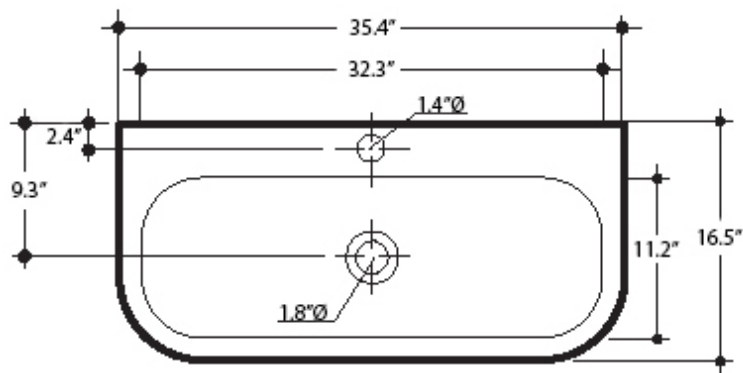

Collection |
Flo

Model |
Flo 3151

Dimensions Metric

1 inch = 2.54 cm

1 inch = 25.4 mm

WS®
BATH
COLLECTIONS

1051 Lea Drive - Collegeville, PA 19426
Tel. 215 513 9400 - Fax 610 831 0215

www.ws bathcollections.com - info@ws bathcollections.com

Collection
Flo

Model |
Flo 3151

Dimensions Metric
1 inch = 2.54 cm
1 inch = 25.4 mm

WS®
BATH
COLLECTIONS

1051 Lea Drive - Collegeville, PA 19426
Tel. 215 513 9400 - Fax 610 831 0215
www.ws bathcollections.com - info@ws bathcollections.com

Silicone (optional)

Collection
Flo

Model |
Flo 3151

Dimensions Metric
1 inch = 2.54 cm
1 inch = 25.4 mm

WS®
BATH
COLLECTIONS

1051 Lea Drive - Collegeville, PA 19426
Tel. 215 513 9400 - Fax 610 831 0215
www.ws bathcollections.com - info@ws bathcollections.com