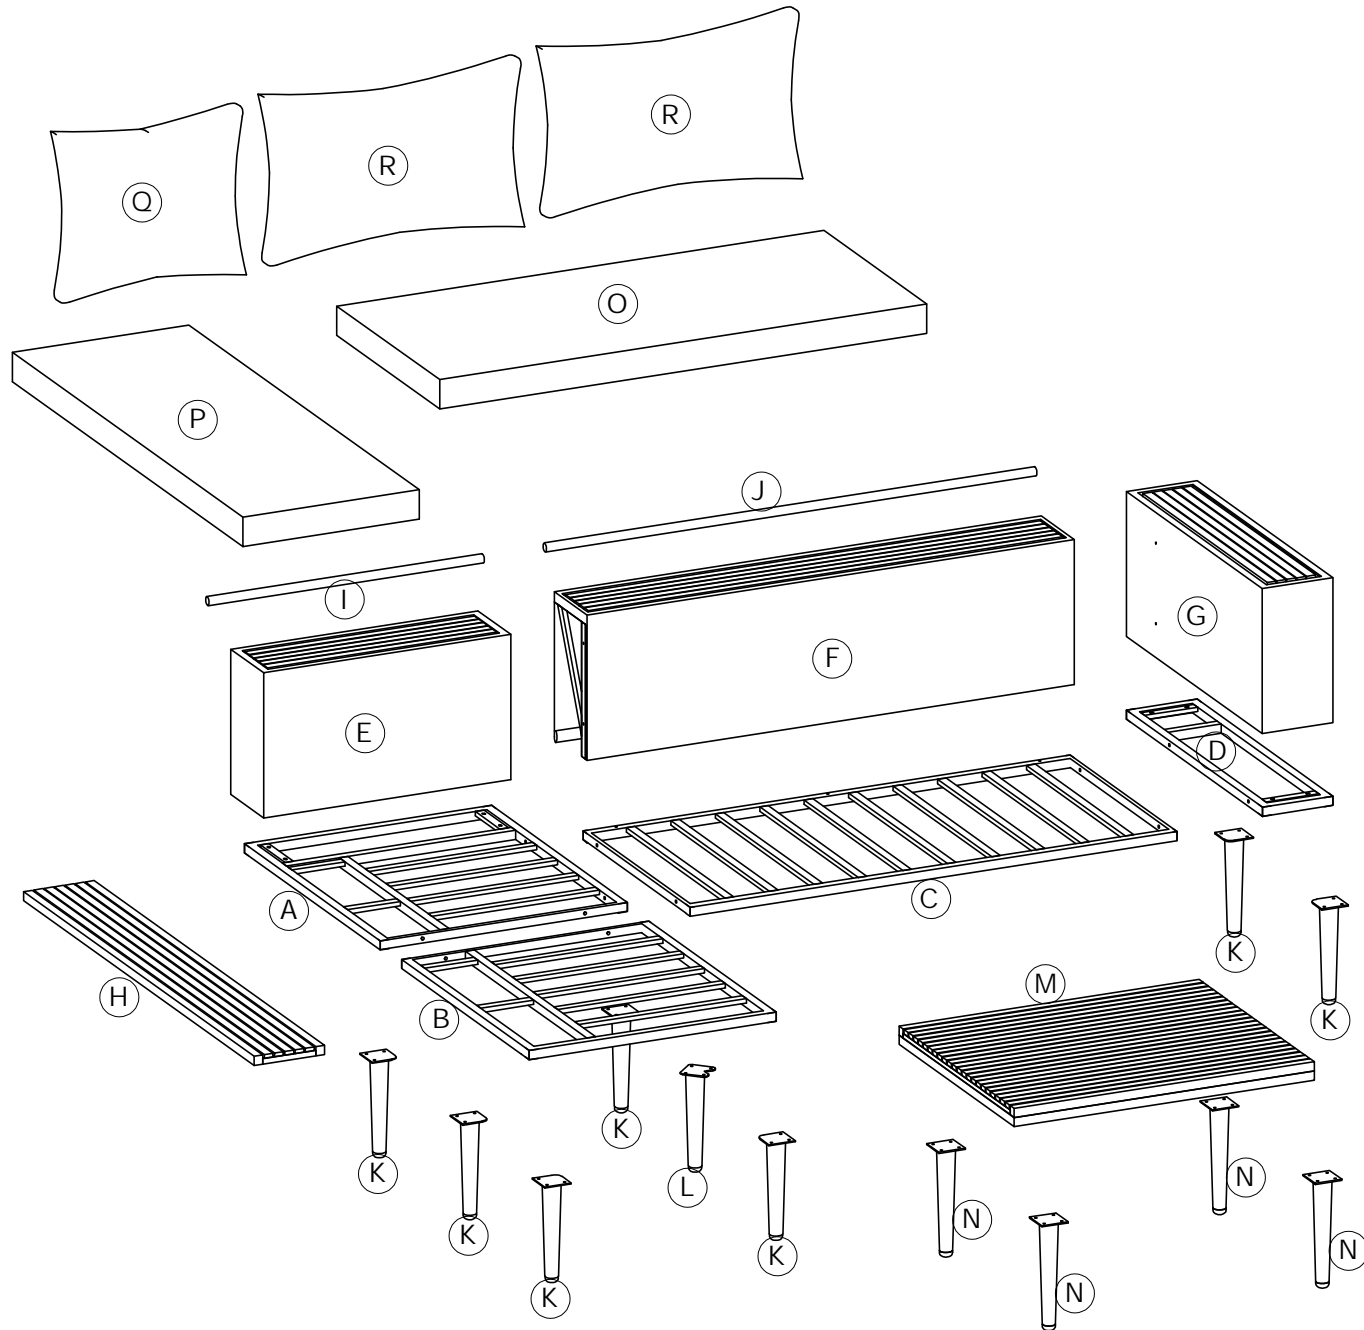

# ASSEMBLY INSTRUCTION

# Part List & Hardware

(A)

Chair frame - 1 pc

(B)

Chair frame - 1 pc

(C)

Bench frame - 1 pc

(D)

Armrest frame - 1 pc

(E)

Short backrest - 1 pc

(F)

Backrest of the sofa - 1 pc

(G)

Armrest of the couch - 1 pc

(H)

# Part List & Hardware

<p>(J)</p>  <p>Long backrest fabric tension bar - 1 pc</p>	<p>(K)</p>  <p>Chair legs - 7 pcs</p>	<p>(L)</p>  <p>Chair legs - 1 pc</p>
<p>(M)</p>  <p>Table top - 1 pc</p>	<p>(N)</p>  <p>Table legs - 4 pcs</p>	<p>(O)</p>  <p>Bench seat cushion - 1 pc</p>
<p>(P)</p>  <p>Chair cushion with table - 1 pc</p>	<p>(Q)</p>  <p>Pillow - 1 pc</p>	<p>(R)</p>  <p>Pillow - 2 pcs</p>