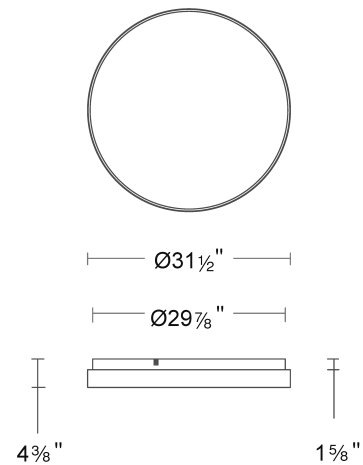

WAC LIGHTING

Ringsley

Ceiling Mount

Fixture Type: _____
Catalog Number: _____
Project: _____
Location: _____

Model & Size	Color Temp	Finish	LED Watts	LED Lumens	Delivered Lumens
FM702632 32"	3000K	BK Black WT White	40W	2660	2261

FEATURES

- 3000K
- Driver concealed within the canopy
- Driver included
- 5 year warranty

SPECIFICATIONS

Color Temp:	3000K
Input:	120-277V,50/60Hz
CRI	90
Dimming:	ELV: 100-10% , TRIAC: 100-10%
Rated Life:	50,000 Hours
Mounting:	Can be mounted on ceiling or wall in all orientations
Standards:	ETL, cETL, Title 24 JA8 Compliant, ADA, Damp Location Listed
Construction	Aluminum body with acrylic diffuser

FINISHES:

LINE DRAWING

FM702632-TWA