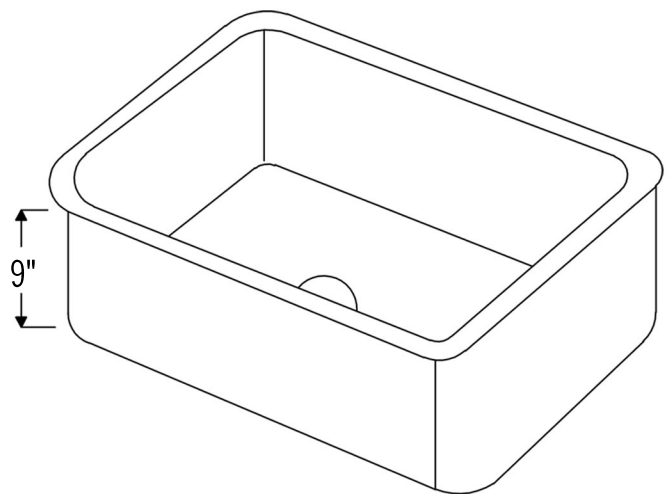

PACKAGE INCLUDES THE FOLLOWING ITEMS:

- * 25" Hammered Copper Kitchen Single Basin Sink (Model# KSDB25199)
- * 3.5" Garbage Disposal Drain w/ Basket / ORB Finish (Model# D-130ORB)
- * Oil Rubbed Bronze Installation Silicone (Model# C900-ORB)
- * Copper Sink Wax (Model# W900-WAX)

* ORB: Oil Rubbed Bronze

SINK DETAILS (Model# KSDB25199)

- * 25" Hammered Copper Kitchen Single Basin Sink
- * Color: Oil Rubbed Bronze
- * Outer Dimension: 25" x 19" x 9"
- * Inner Dimension: 23" x 17" x 9"
- * Rim: 1"
- * Drain Opening: 3.5" Standard
- * Material Gauge: 14
- * CODE / STANDARD COMPLIANCE: IAPMO / cUPC LISTED

PACKAGE INCLUDES THE FOLLOWING ITEMS:

- * 25" Hammered Copper Kitchen Single Basin Sink (Model# KSDB25199)
- * 3.5" Garbage Disposal Drain w/ Basket / ORB Finish (Model# D-130ORB)
- * Oil Rubbed Bronze Installation Silicone (Model# C900-ORB)
- * Copper Sink Wax (Model# W900 WAX)

* ORB: Oil Rubbed Bronze

DRAIN DETAILS (Model# D-130ORB)

- * 3.5" Deluxe Garbage Disposal Drain w/ Basket
- * Color: Oil Rubbed Bronze
- * Outer Dimension: 4.5" x 2.25"
- * Inner Dimension: 3.5"
- * Installation Type: Insinkerator Brand Compatible
- * Material: Brass
- * Prop 65 Compliant