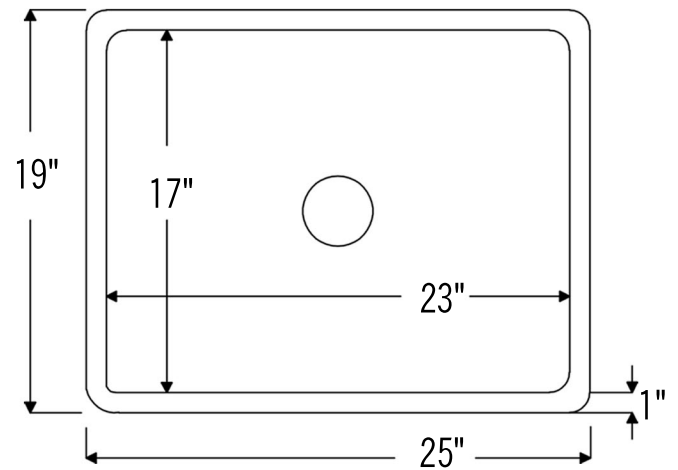

PACKAGE INCLUDES THE FOLLOWING ITEMS:

- * 25" Hammered Copper Kitchen Single Basin Sink (Model# KSDB25199)
- * 3.5" Garbage Disposal Drain w/ Basket / ORB Finish (Model# D-130ORB)
- * Oil Rubbed Bronze Installation Silicone (Model# C900-ORB)
- * Copper Sink Wax (Model# W900-WAX)

* ORB: Oil Rubbed Bronze

SINK DETAILS (Model# KSDB25199)

- * 25" Hammered Copper Kitchen Single Basin Sink
- * Color: Oil Rubbed Bronze
- * Outer Dimension: 25" x 19" x 9"
- * Inner Dimension: 23" x 17" x 9"
- * Rim: 1"
- * Drain Opening: 3.5" Standard
- * Material Gauge: 14
- * CODE / STANDARD COMPLIANCE: IAPMO / cUPC LISTED

* ORB: Oil Rubbed Bronze

DRAIN DETAILS (Model# D-130ORB)

- * 3.5" Deluxe Garbage Disposal Drain w/ Basket
- * Color: Oil Rubbed Bronze
- * Outer Dimension: 4.5" x 2.25"
- * Inner Dimension: 3.5"
- * Installation Type: Insinkerator Brand Compatible
- * Material: Brass
- * Prop 65 Compliant