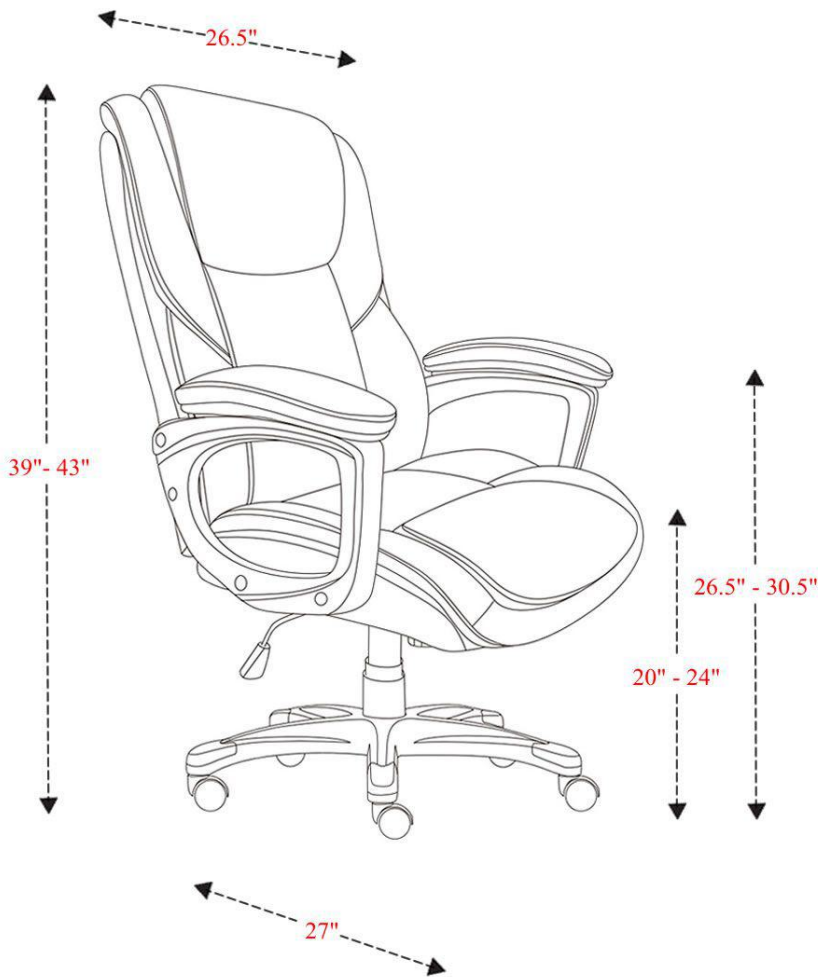

Desk Chair

Seat Width	20.5"
------------	-------

Seat Depth	20"
------------	-----

Seat Minimum Height	20"
---------------------	-----

Seat Maximum Height	24"
---------------------	-----

Seat Height Range	4"
-------------------	----

Overall Dimensions	26.5" x 27" x 43"
--------------------	-------------------

Overall Width	26.5"
---------------	-------

Overall Depth	27"
---------------	-----

Overall Height	43"
----------------	-----

Overall Weight	33 lbs
----------------	--------

Chair Minimum Height	39"
----------------------	-----

Chair Maximum Height	43"
----------------------	-----

Chair Height Range	4"
--------------------	----

Carton Dimensions: 28"W x 15"D x 25"H