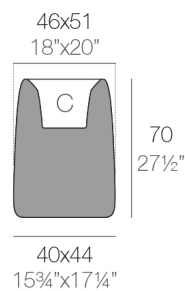

ORGANIC HIGH SQUARE PLANTER 46x51x69

By **MACETEROS**

View online: <https://www.vondom.com/products/42308A>

Features

Description

7.1 Kg

ORGANIC cuadrada alta 38x42 cm
ORGANIC square high 15"x16 1/2"

C = 12 L
C = 3 1/4 gal