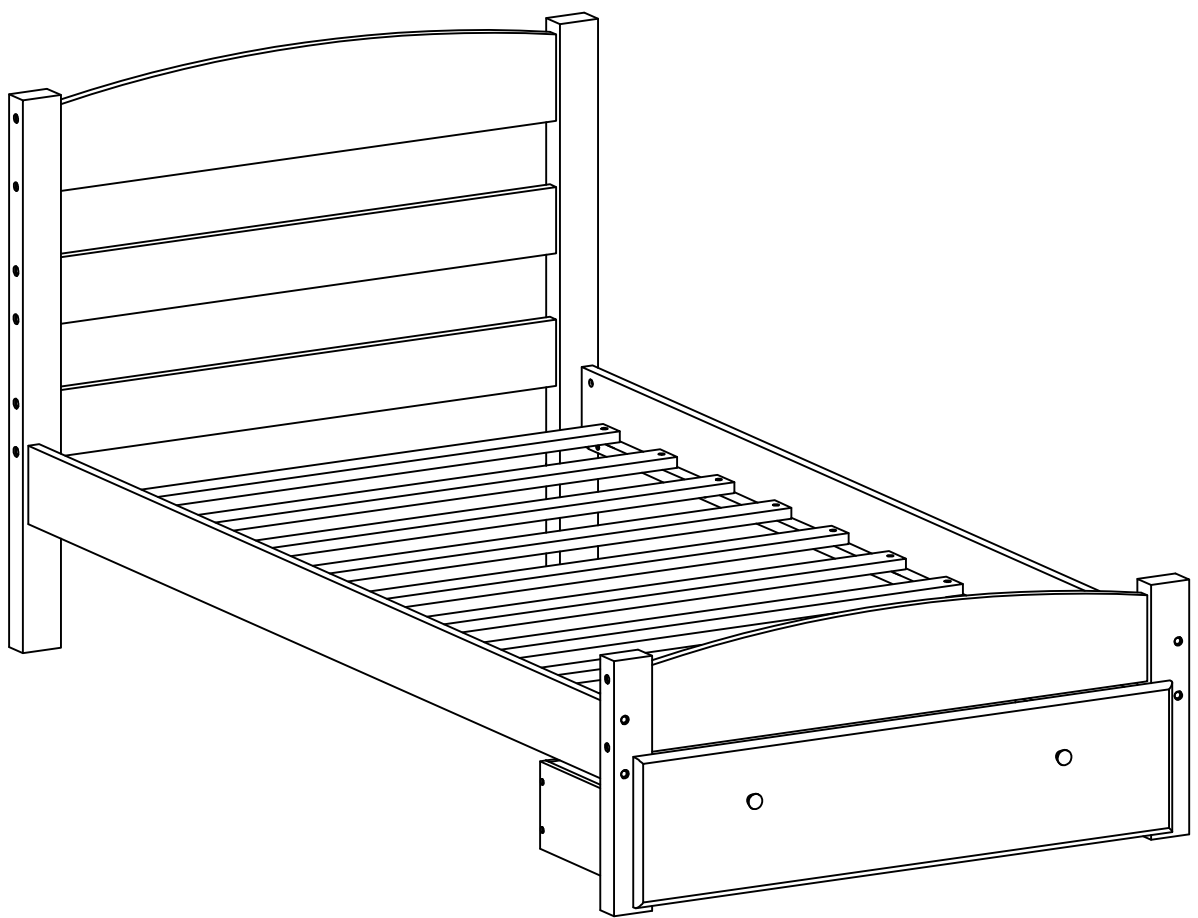

ASSEMBLY INSTRUCTIONS

SINGLE BED

Detail View

PART LISTS

<p>A</p> 	<p>B</p> 	<p>C</p> 
<p>Headboard&footboard top rail 2pcs</p>	<p>Headboard Horizontal bar 2pcs</p>	<p>Headboard leg (left side) 1pc</p>
<p>D</p> 	<p>E</p> 	<p>F</p> 
<p>Headboard leg (Right side) 1pc</p>	<p>Footboard leg (left side) 1pc</p>	<p>Footboard leg (Right side) 1pc</p>
<p>G</p> 	<p>H</p> 	<p>K</p> 
<p>Side rail 2pcs</p>	<p>Slat 10pcs</p>	<p>Drawer Front 1pc</p>
<p>L</p> 	<p>M</p> 	<p>N</p> 
<p>Drawer side panel 2pcs</p>	<p>Drawer back panel 1pc</p>	<p>Drawer bottom panel 2pcs</p>
<p>P</p> 		
<p>Drawer bottom support 2pcs</p>		

HARDWARE LISTS

<p>1</p> 	<p>2</p> 	<p>3</p> 
<p>Long Bolt: 1/4" x 85mm (24pcs)</p>	<p>Hole bolt Ø 1/4"x15mm (8pcs)</p>	<p>Wood dowel Ø10 x 30mm (12 pcs)</p>
<p>4</p> 	<p>5</p> 	<p>6</p> 
<p>Screw #8 x 30mm (20 pcs)</p>	<p>Wheel 4 pcs</p>	<p>Screw Ø3 x 15mm (12 pcs)</p>
<p>7</p> 	<p>8</p> 	<p>9</p> 
<p>Screw Ø4 x 25mm (8 pcs)</p>	<p>Allen key 4mm (1pc)</p>	<p>Bolt 3/16" x 25mm (2pcs)</p>
<p>10</p>  <p>Handle (2pcs)</p>		