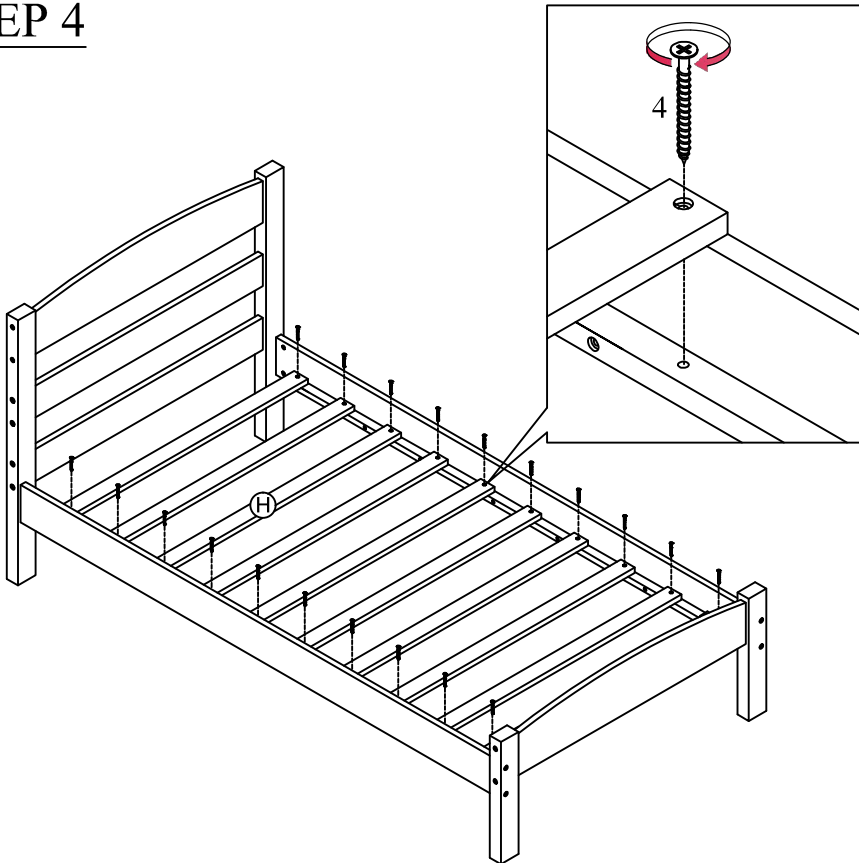

STEP 4

4	
20PCS