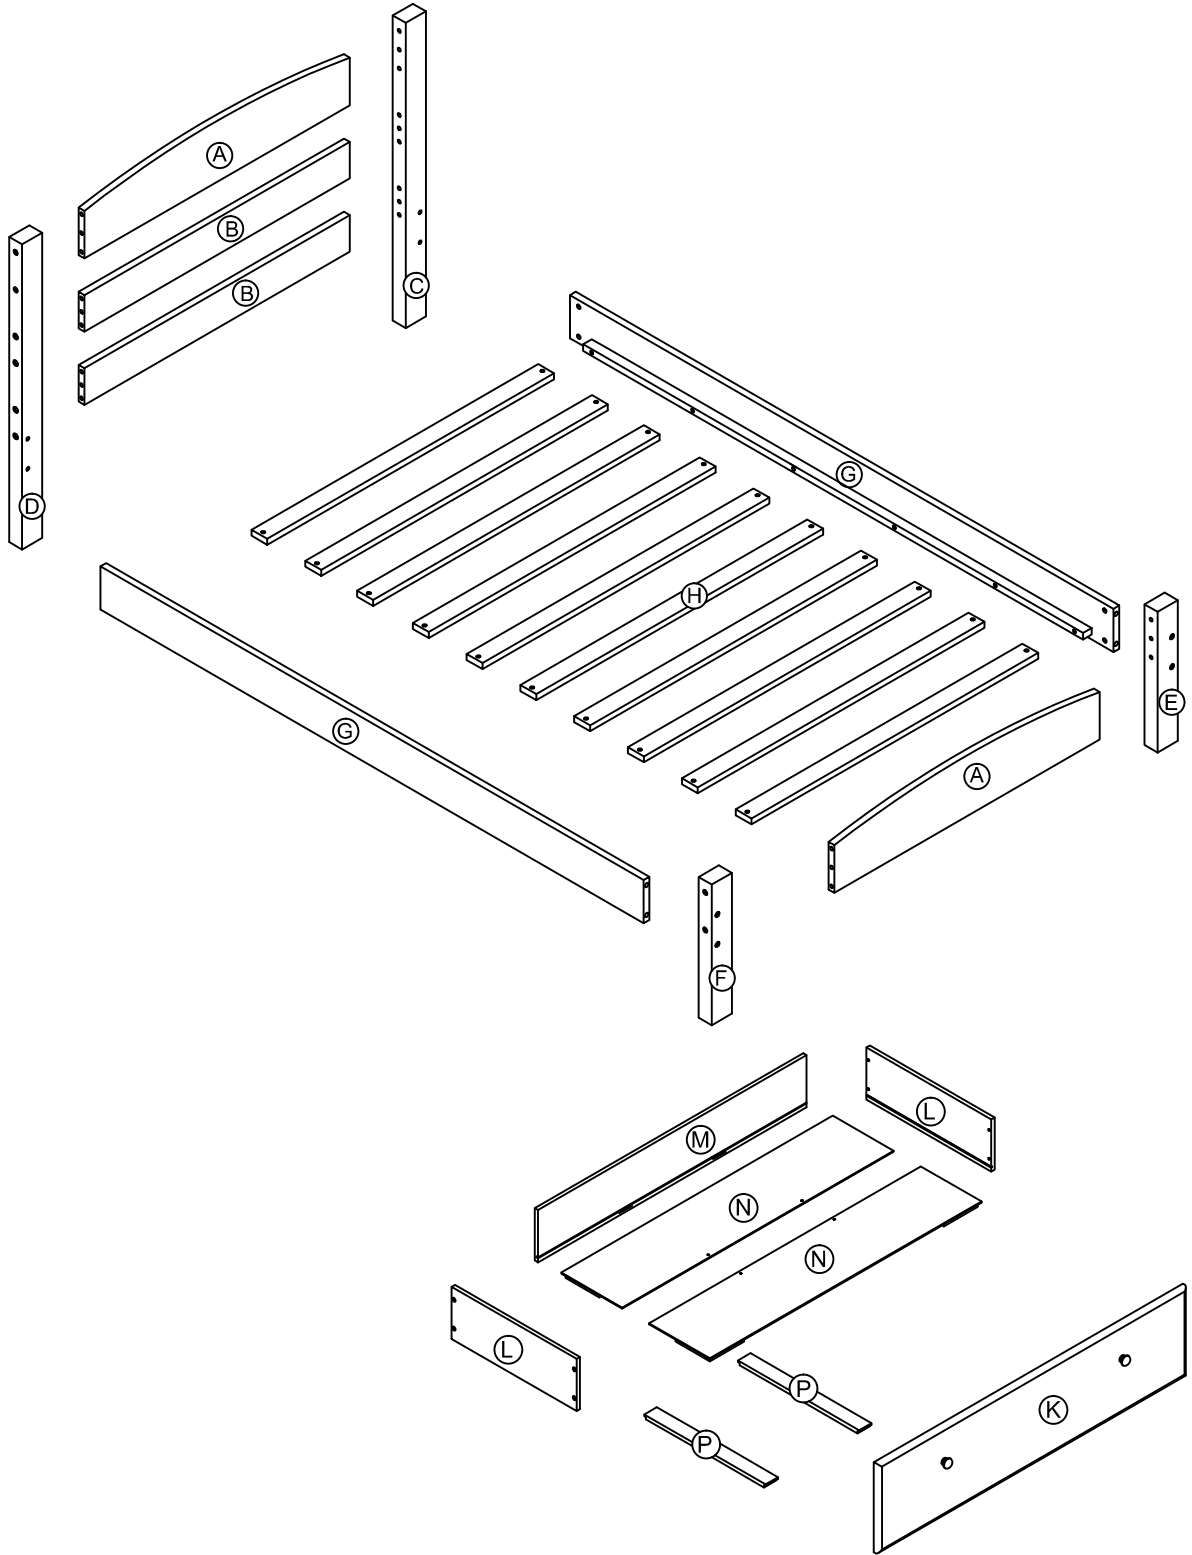

ASSEMBLY INSTRUCTIONS

SINGLE BED

Detail View

PART LISTS

<p>A</p> 	<p>B</p> 	<p>C</p> 
<p>Headboard&footboard top rail 2pcs</p>	<p>Headboard Horizontal bar 2pcs</p>	<p>Headboard leg (left side) 1pc</p>
<p>D</p> 	<p>E</p> 	<p>F</p> 
<p>Headboard leg (Right side) 1pc</p>	<p>Footboard leg (left side) 1pc</p>	<p>Footboard leg (Right side) 1pc</p>
<p>G</p> 	<p>H</p> 	<p>K</p> 
<p>Side rail 2pcs</p>	<p>Slat 10pcs</p>	<p>Drawer Front 1pc</p>
<p>L</p> 	<p>M</p> 	<p>N</p> 
<p>Drawer side panel 2pcs</p>	<p>Drawer back panel 1pc</p>	<p>Drawer bottom panel 2pcs</p>
<p>P</p> 		
<p>Drawer bottom support 2pcs</p>		

HARDWARE LISTS

<p>1</p> 	<p>2</p> 	<p>3</p> 
<p>Long Bolt: 1/4" x 85mm (24pcs)</p>	<p>Hole bolt Ø 1/4"x15mm (8pcs)</p>	<p>Wood dowel Ø10 x 30mm (12 pcs)</p>
<p>4</p> 	<p>5</p> 	<p>6</p> 
<p>Screw #8 x 30mm (20 pcs)</p>	<p>Wheel 4 pcs</p>	<p>Screw Ø3 x 15mm (12 pcs)</p>
<p>7</p> 	<p>8</p> 	<p>9</p> 
<p>Screw Ø4 x 25mm (8 pcs)</p>	<p>Allen key 4mm (1pc)</p>	<p>Bolt 3/16" x 25mm (2pcs)</p>
<p>10</p>  <p>Handle (2pcs)</p>		

STEP 8

5

4PCS

6

8PCS

STEP 9

9	10
	
2PCS	2PCS

STEP 10