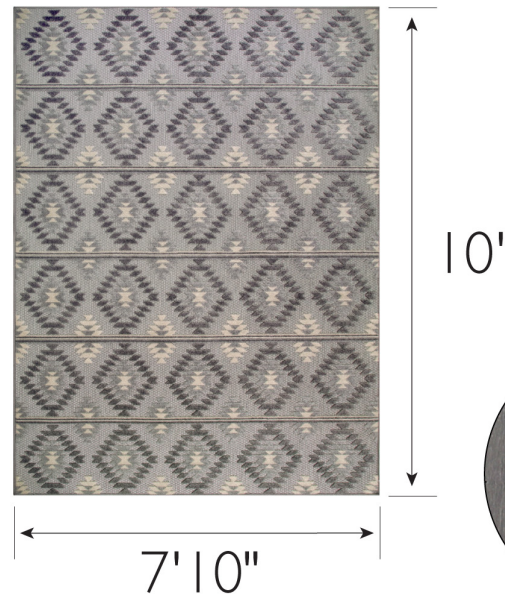

Indoor/Outdoor Area Rug 7'10" x 10' Gray

0.2" Thick

SPECIFICATIONS

MATERIAL:	Polypropylene	CONSTRUCTION:	Machine Made
BACKING MATERIAL:	Polypropylene	CONSTRUCTION TECHNIQUE:	Power Loom
INDOOR/OUTDOOR:	Indoor/Outdoor Use	REMOVABLE BACKING:	No
SHAPE:	Rectangle	NON-SLIP BACKING:	No
COLOR:	Gray	WATER RESISTANT:	Yes
ASSEMBLED DIMENSIONS:	0.2" H x 7'10" W x 10' L	SAFE FOR HEATED FLOORS:	No
ASSEMBLED WEIGHT:	19.37 lbs.	FLAME RETARDANT:	No
PILE HEIGHT:	0.2"	ANTI-MICROBIAL:	No
PILE HEIGHT VARIATION:	Yes		
RUG FRINGE OR TASSLE:	No		
MACHINE WASHABLE:	No		
RUG PAD RECOMMENDED:	Yes		