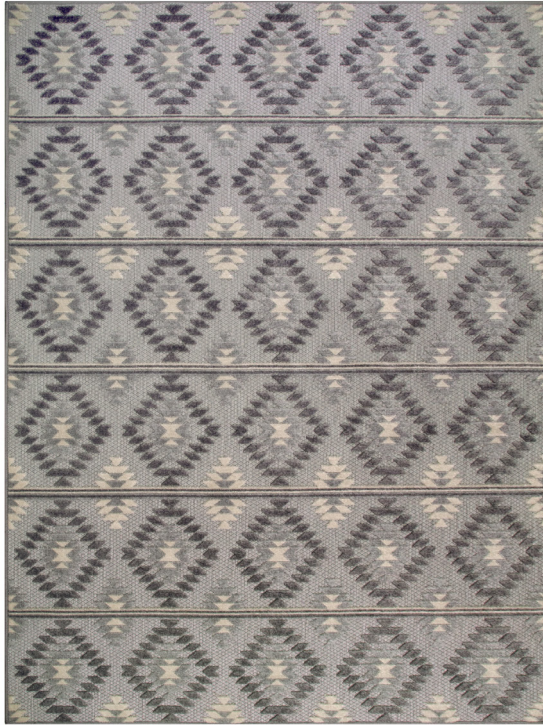

Indoor/Outdoor Area Rug 7'10" x 10' Gray

0.2" Thick

SPECIFICATIONS

MATERIAL:	Polypropylene	CONSTRUCTION:	Machine Made
BACKING MATERIAL:	Polypropylene	CONSTRUCTION TECHNIQUE:	Power Loom
INDOOR/OUTDOOR:	Indoor/Outdoor Use	REMOVABLE BACKING:	No
SHAPE:	Rectangle	NON-SLIP BACKING:	No
COLOR:	Gray	WATER RESISTANT:	Yes
ASSEMBLED DIMENSIONS:	0.2" H x 7'10" W x 10' L	SAFE FOR HEATED FLOORS:	No
ASSEMBLED WEIGHT:	19.37 lbs.	FLAME RETARDANT:	No
PILE HEIGHT:	0.2"	ANTI-MICROBIAL:	No
PILE HEIGHT VARIATION:	Yes		
RUG FRINGE OR TASSLE:	No		
MACHINE WASHABLE:	No		
RUG PAD RECOMMENDED:	Yes		