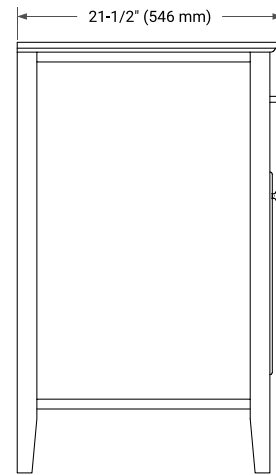

# 36" RIGHT OFFSET CABINET

## BASE CABINET DIMENSIONS

36" W x 21.5" D x 33.5" H

## AVAILABLE COLORS

White    Grey

FRONT VIEW

SIDE VIEW

PLAN VIEW