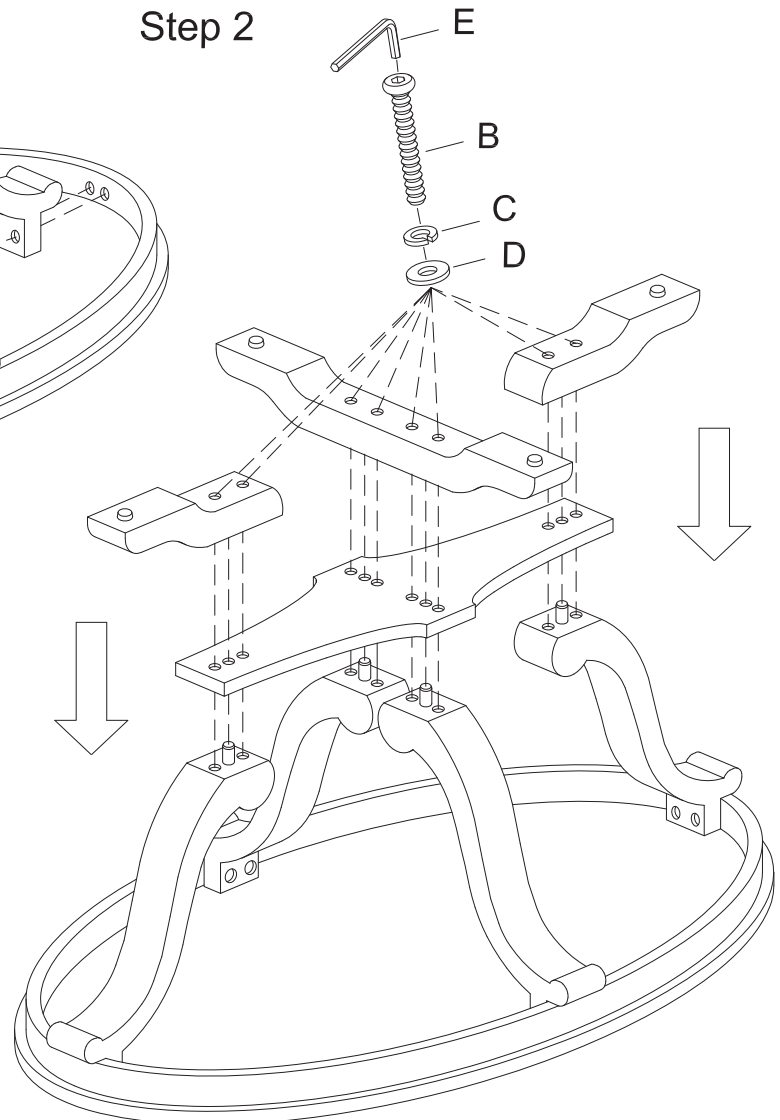

Assembly Instruction

Oval Cocktail Table

Thank you for purchasing this quality product. Be sure to check all packing material carefully for small parts which may come loose inside the carton during shipment. Identify and count all parts and compare with the parts list below:

NO	HARDWARE LIST		Q'TY	
A		Short Bolt	Ø1/4"*1-3/4"	8 PCS
B		Long Bolt	Ø1/4"*3"	8 PCS
C		Lock Washer	Ø1/4"	16 PCS
D		Flat Washer	Ø1/4"*16*1.5MM	16 PCS
E		Allen Wrench	4MM	1 PC

Step 1

Step 2

Cleaning Instructions: Clean the goods surface with furniture polish and a soft cloth.