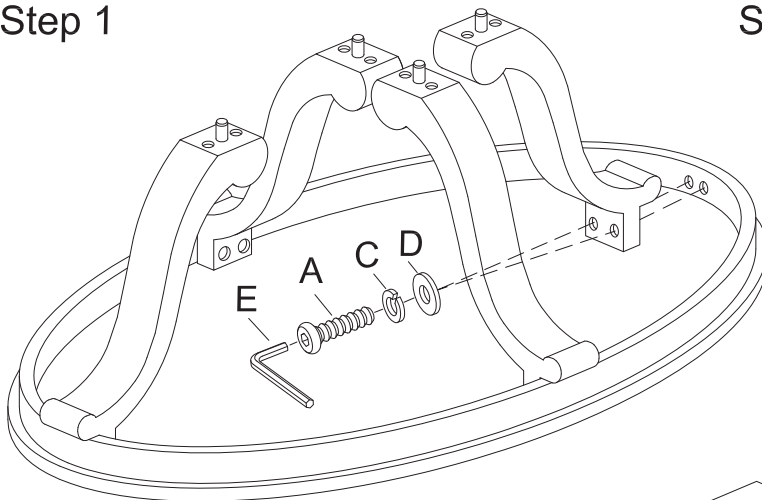

Assembly Instruction

Oval Cocktail Table

Thank you for purchasing this quality product. Be sure to check all packing material carefully for small parts which may come loose inside the carton during shipment. Identify and count all parts and compare with the parts list below:

NO	HARDWARE LIST		Q'TY	
A		Short Bolt	Ø1/4"*1-3/4"	8 PCS
B		Long Bolt	Ø1/4"*3"	8 PCS
C		Lock Washer	Ø1/4"	16 PCS
D		Flat Washer	Ø1/4"*16*1.5MM	16 PCS
E		Allen Wrench	4MM	1 PC

Step 1

Step 2

Cleaning Instructions: Clean the goods surface with furniture polish and a soft cloth.