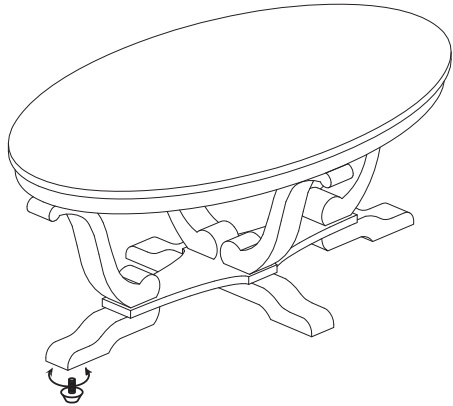

Assembly Instruction

Oval Cocktail Table

Thank you for purchasing this quality product. Be sure to check all packing material carefully for small parts which may come loose inside the carton during shipment. Identify and count all parts and compare with the parts list below:

NO	HARDWARE LIST		Q'TY	
A		Short Bolt	Ø1/4"*1-3/4"	8 PCS
B		Long Bolt	Ø1/4"*3"	8 PCS
C		Lock Washer	Ø1/4"	16 PCS
D		Flat Washer	Ø1/4"*16*1.5MM	16 PCS
E		Allen Wrench	4MM	1 PC

Step 1

Step 2

Cleaning Instructions: Clean the goods surface with furniture polish and a soft cloth.