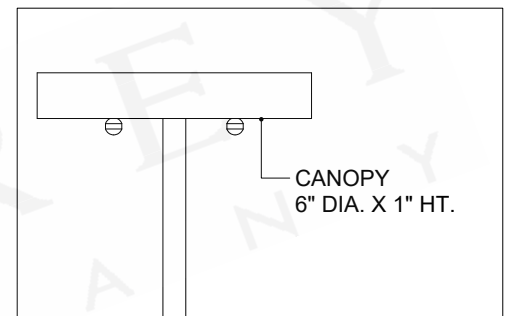

ITEM: 9000-1346

Overall Dimensions

Height: 12.5"

Diameter: 24.5"

TOP VIEW

CANOPY DETAIL

FRONT VIEW