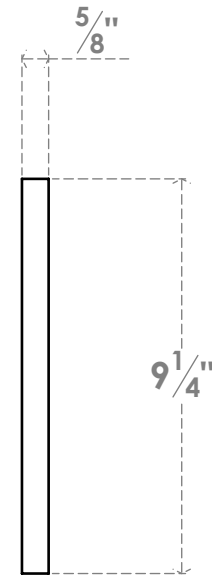

ITEM NUMBER: S4S58X10X96SWPV

9 1/4"W X 5/8"T X 96"L S4S BOARD, PVC

FRONT PROFILE

SIDE PROFILE

EKENA MILLWORK
2300 WEST MAIN ST.
CLARKSVILLE, TX 75426
TOLL FREE: 866-607-0453
WWW.EKENAMILLWORK.COM

NOTES

1. INSTALLATION TO BE COMPLETED IN ACCORDANCE WITH MANUFACTURER'S SPECIFICATIONS.
2. DRAWING MAY NOT BE TO SCALE
3. THIS DRAWING IS INTENDED FOR DESIGN AND PLANNING PURPOSES ONLY.
4. ALL INFORMATION CONTAINED HEREIN WAS CURRENT AT THE TIME OF DEVELOPMENT BUT MUST BE REVIEWED AND APPROVED BY THE PRODUCT MANUFACTURER TO BE CONSIDERED ACCURATE.