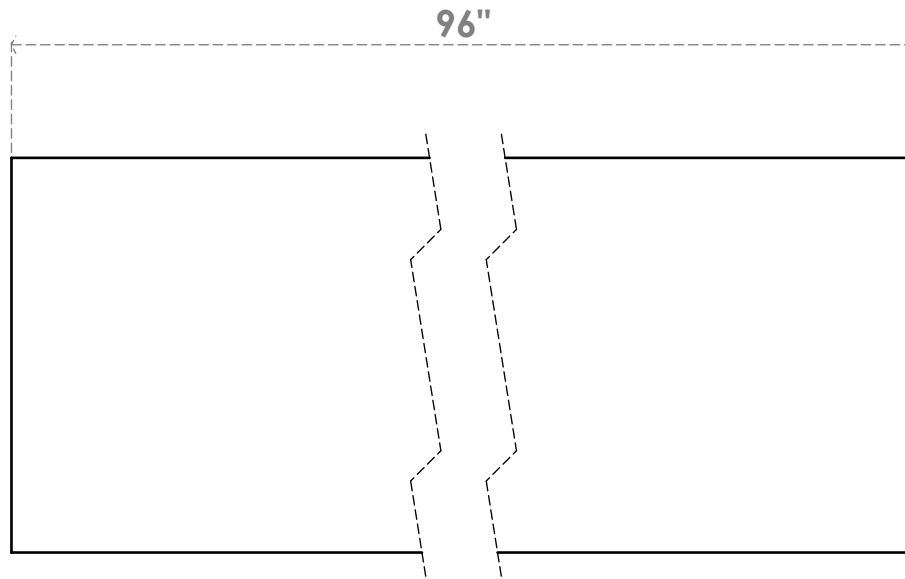

ITEM NUMBER: S4S58X10X96SWPV

9 1/4"W X 5/8"T X 96"L S4S BOARD, PVC

FRONT PROFILE

SIDE PROFILE

EKENA MILLWORK
2300 WEST MAIN ST.
CLARKSVILLE, TX 75426
TOLL FREE: 866-607-0453
WWW.EKENAMILLWORK.COM

NOTES

1. INSTALLATION TO BE COMPLETED IN ACCORDANCE WITH MANUFACTURER'S SPECIFICATIONS.
2. DRAWING MAY NOT BE TO SCALE
3. THIS DRAWING IS INTENDED FOR DESIGN AND PLANNING PURPOSES ONLY.
4. ALL INFORMATION CONTAINED HEREIN WAS CURRENT AT THE TIME OF DEVELOPMENT BUT MUST BE REVIEWED AND APPROVED BY THE PRODUCT MANUFACTURER TO BE CONSIDERED ACCURATE.