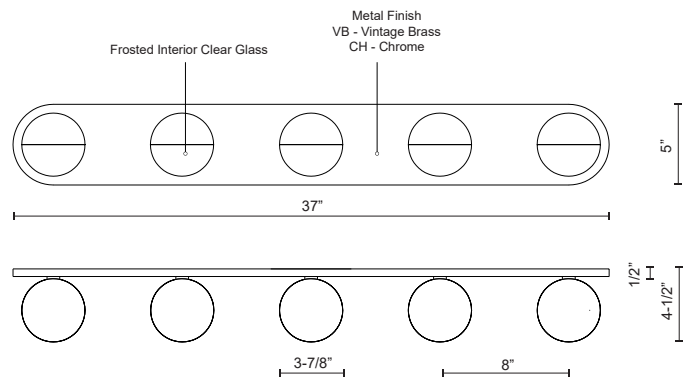

PLUTO
VL47337
VANITY

PROJECT

DESCRIPTION

A timeless spherical geometry is inherent to the Pluto pendant. A split line at the globe equator separates complementary plated LED housing from translucent acrylic diffuser. The multiple color options make the fixture a perfect furnishing accent or, in multiples, a focal point.

VL47337-CH
Chrome

VL47337-VB
Vintage Brass

SPECIFICATION DETAILS

* For custom options, consult factory for details.

Fixture Dimensions	W37" x H5" x E4-1/2"
Light Source	AC LED Module
Wattage	25W
Total Lumens	2000lm
Delivered Lumens	CH-1350lm; VB-1305lm;
Voltage	120V
Color Temperature	3000K
CRI (Ra)	90CRI
Optional Color Temps	2700K - 5000K Available, Minimum Order Quantities Apply
LED Rated Life	50,000 hours
Dimming	100% - 10%, ELV Dimmer (Not Included)
Glass Details	Frosted Interior Clear Glass
Location	Damp
Warranty	5 Years
Mounting Style	All Orientation; Wall;
Canopy Dimensions	W37" x H5" x E1/2"