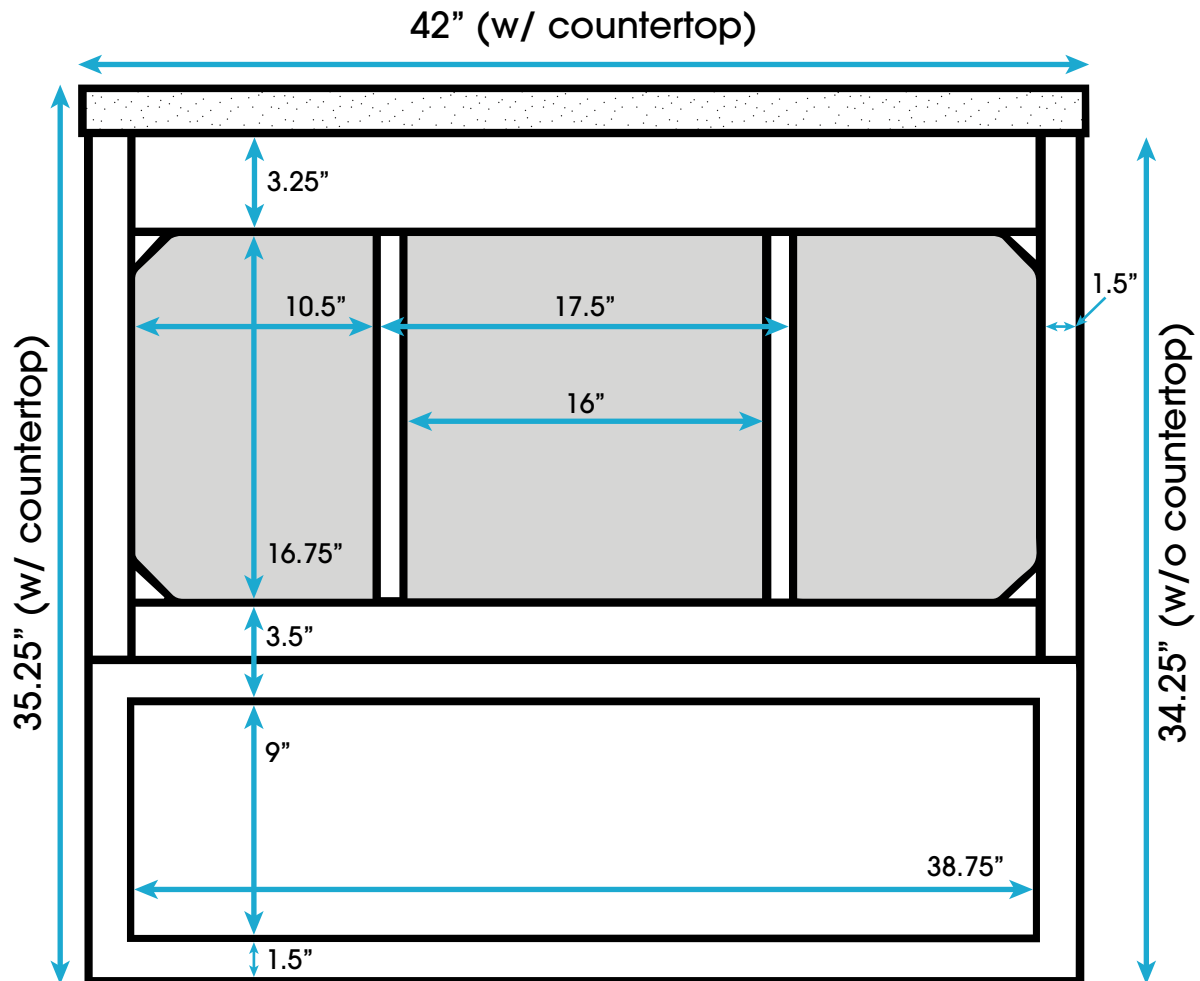

42-inch Bath Vanity (Back View)

All measurements are approximate and rounded to the nearest quarter inch
Please allow for a slight margin of error