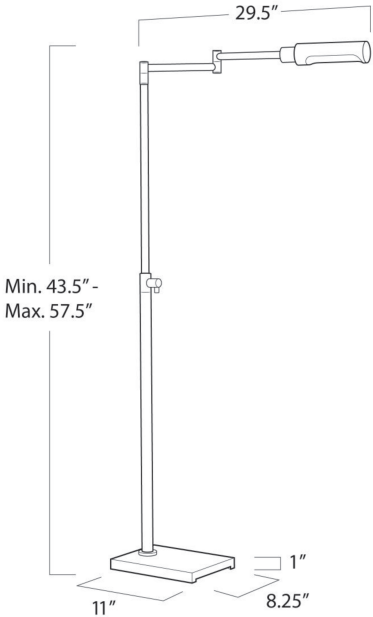

REGINA ANDREW

DETROIT

SPECIFICATION SHEET

Noble Floor Task Reading Lamp 14-1056NB

HEIGHT	57.5
WIDTH	8.25
DEPTH	29.5
SHADE DIMS	N/A
SHADE COLOR	N/A
BULB QTY	1
BULB TYPE	T Type Medium Base (E26)
SOCKET	E26 Cast Dimmer
WATTAGE	40 Watt Max
WIRING TYPE	Standard
MATERIAL	Steel
FINISH	Natural Brass
NOTES	N/A
FREIGHT ONLY	No