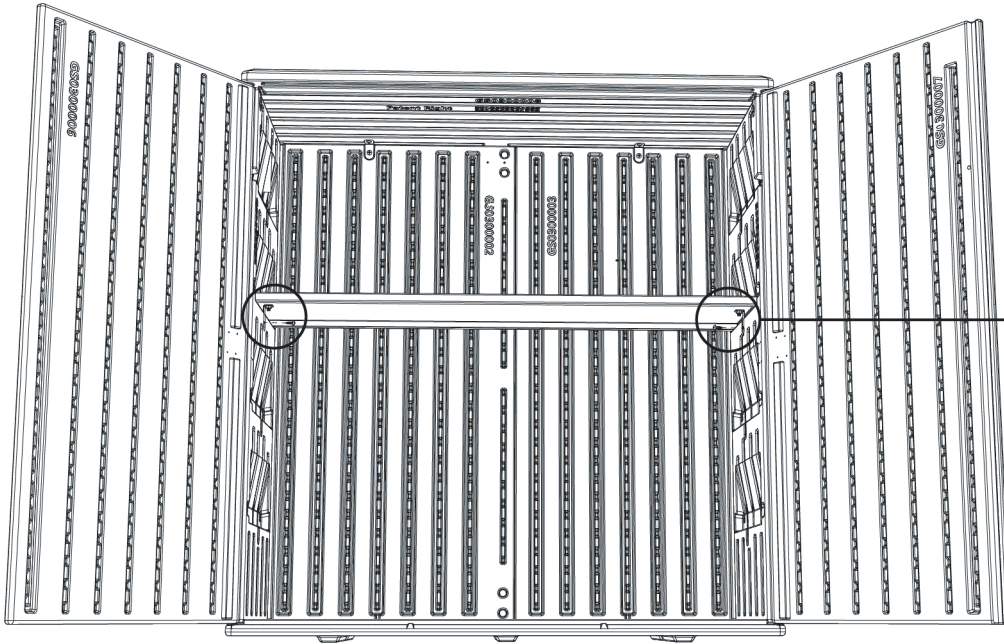

Screw M5x10
(Y202527)x2pcs

8

Shelf accessories to install

Shelf
(GS0300009)x1pcs

L Fixing Piece
(GS0300018)x2pcs

Screw nut
Y202477
M5x2pcs

Screws M5x10
(Y202527)x2pcs

Screws M5x10
(Y202527)x2pcs
L Fixing Piece
(GS0300018)x2pcs
Screw nut
Y202477
M5x2pcs

9 Shelf to install

Screws M4x12
(Y202336)x4pcs

10 Hinges to install

Hinges
GS0300017
104.5x44x25x2pcs
Screw M4x14
(Y202334)x16pcs

Note: The installation steps of the rotating shaft of the left door panel and right door panels shall be consistent.