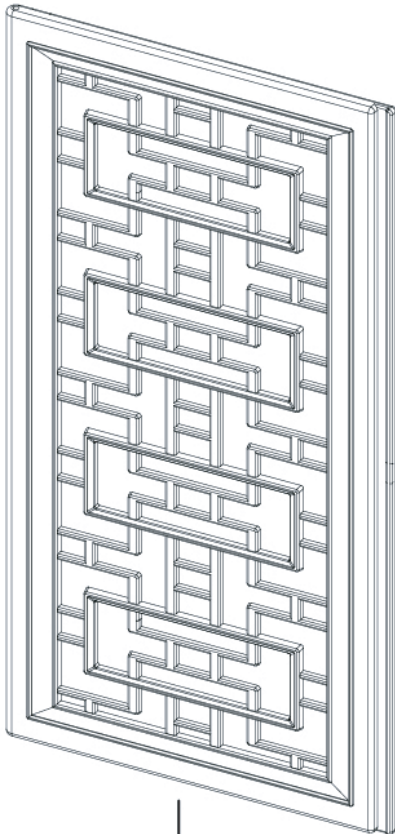

STORAGE CABINET INSTRUCTIONS

Parts List

No.	Parts No.	Parts Name	Material	Quantity	Specifications (mm)
1	GS0300001	Floor Panel	HDPE	1	870x370x35
2	GS0300002	Left Back Panel	HDPE	1	885x455x28
3	GS0300003	Right Back Panel	HDPE	1	885x455x28
4	GS0300004	Left Side Panel	HDPE	1	885x349x25
5	GS0201005	Right Side Panel	HDPE	1	885x349x25
6	GS0300006	Left Door Panel	HDPE	1	865x445x28
7	GS0300007	Right Door Panel	HDPE	1	865x442.5x25
8	GS0300008	Roof Panel	HDPE	1	870x380x35
9	GS0300009	Shelf	Metal	1	845x220x15
10	GS0300013	Door Handle	Metal	1	Ø27x22
11	GS0300014	Strengthen Rod	Metal	1	840x19x33
12	GS0300017	Hinges	Metal	2	104.5x44x25
13	GS0300018	L Fixing Piece	Metal	2	40x15x16
14	GS0201023	Plastic Bolts	Plastic	3	M9.5x18.5
15	GS0201025	Roof Fixing Piece	Metal	2	30x30x16
16	GS0300025	Anti-tip device (wall mount)	Metal	1	235x41x16
17	Y202527	Screws M5x10	Metal	4	M5x10
18	Y202431	Allen Key	Metal	1	87x31x6.5
19	Y202334	Screw M4x14	Metal	16	M4x14
20	Y202336	Screws M4x12	Metal	6	M4x12
21	Y202550	Door Handle Bolts	Metal	1	M4x25
22	Y202477	Screw Nut	Metal	2	M5
23	Y202579	Screws M5x16	Metal	3	M5x16
24	Y202580	Screws M4x8	Metal	2	M4x8
25	GS0300020	Instructions	/	1	/
26		Spare Parts	/	1bag	

Wall Panels and Floor

Left side panel
GS0300004

Left back panel
GS0300002

Right back panel
GS0300003

Shelf
GS0300009

Floor panel
GS0300001

Right side panel
GS0300005

Doors and Roof

Roof panel
GS030008

Left door panel
GS030006

Right door panel
GS030007

Hardware

Roof Fixing Piece
(GS0201025)x2pcs

L Fixing Piece
(GS0300018)x2pcs

Door Handle
GS0300013
Ø27-22x1pcs

Strengthen Rod
(GS0300014)x1pcs

Hinges
GS0300017
104.5x44x25x2pcs

Shelf
(GS0300009)x1pcs

Door Handle Bolts
Y202550
M4x25x1pcs

Anti-tip device (wall mount)
GS0300025
235x41x16x1pcs

Screw M5x10
(Y202527)x4pcs

Screw Nut
Y202477
M5x 2pcs

Plastic Bolts
GS0201023
M9.5x18.5x3pcs