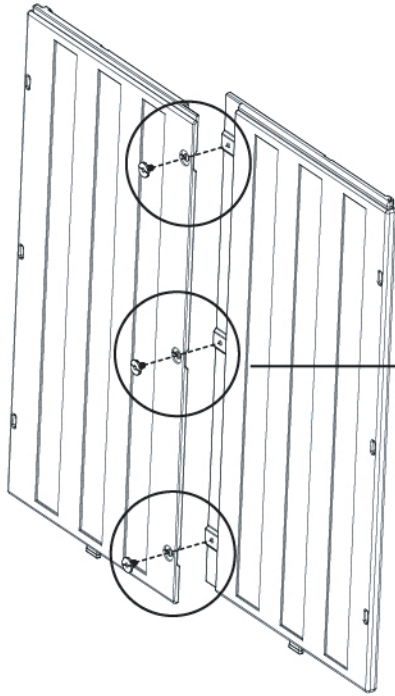

Hinges
GS0300017
104.5x44x25x2pcs

Shelf
(GS0300009)x1pcs

Door Handle Bolts
Y202550
M4x25x1pcs

Anti-tip device (wall mount)
GS0300025
235x41x16x1pcs

Screw M5x10
(Y202527)x4pcs

Screw Nut
Y202477
M5x 2pcs

Plastic Bolts
GS0201023
M9.5x18.5x3pcs

Screws M4x12
(Y202336)x6pcs

Screw M4x14
(Y202334)x16pcs

Screws M5x16
(Y202579)x3pcs

Screw M4x8
(Y202580)x2pcs

1 Back panel to install

Left back panel
GS0300002x1pcs

Right back panel
GS0300003x1pcs

Plastic bolts
GS0201023x3pcs

Left back panel
GS0300002x1pcs

Right back panel
GS0300003x1pcs

Plastic bolts
GS0201023x3pcs

2 Floor panel to install

Floor panel
GS0300001x1pcs

3 Left side panel to install

Left side panel
GS0300004X1pcs

4 Right side panel to install