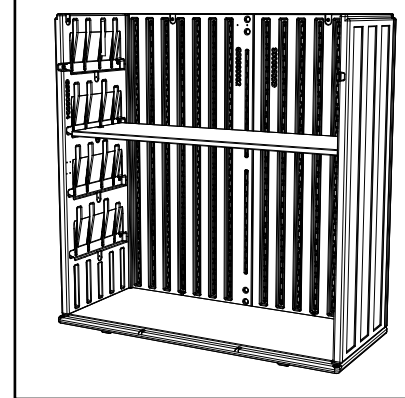

STORAGE CABINET INSTRUCTIONS

Parts List

No.	Parts No.	Parts Name	Material	Quantity	Specifications (mm)
1	GS0300001	Floor Panel	HDPE	1	870x370x35
2	GS0300002	Left Back Panel	HDPE	1	885x455x28
3	GS0300003	Right Back Panel	HDPE	1	885x455x28
4	GS0300004	Left Side Panel	HDPE	1	885x349x25
5	GS0201005	Right Side Panel	HDPE	1	885x349x25
6	GS0300006	Left Door Panel	HDPE	1	865x445x28
7	GS0300007	Right Door Panel	HDPE	1	865x442.5x25
8	GS0300008	Roof Panel	HDPE	1	870x380x35
9	GS0300009	Shelf	Metal	1	845x220x15
10	GS0300013	Door Handle	Metal	1	Ø27x22
11	GS0300014	Strengthen Rod	Metal	1	840x19x33
12	GS0300017	Hinges	Metal	2	104.5x44x25
13	GS0300018	L Fixing Piece	Metal	2	40x15x16
14	GS0201023	Plastic Bolts	Plastic	3	M9.5x18.5
15	GS0201025	Roof Fixing Piece	Metal	2	30x30x16
16	GS0300025	Anti-tip device (wall mount)	Metal	1	235x41x16
17	Y202527	Screws M5x10	Metal	4	M5x10
18	Y202431	Allen Key	Metal	1	87x31x6.5
19	Y202334	Screw M4x14	Metal	16	M4x14
20	Y202336	Screws M4x12	Metal	6	M4x12
21	Y202550	Door Handle Bolts	Metal	1	M4x25
22	Y202477	Screw Nut	Metal	2	M5
23	Y202579	Screws M5x16	Metal	3	M5x16
24	Y202580	Screws M4x8	Metal	2	M4x8
25	GS0300020	Instructions	/	1	/
26		Spare Parts	/	1bag	

Wall Panels and Floor

Left side panel
GS0300004

Left back panel
GS0300002

Right back panel
GS0300003

Shelf
GS0300009

Floor panel
GS0300001

Right side panel
GS0300005

Doors and Roof

Roof panel
GS030008

Left door panel
GS030006

Right door panel
GS030007

Hardware

Roof Fixing Piece
(GS0201025)x2pcs

L Fixing Piece
(GS0300018)x2pcs

Door Handle
GS0300013
Ø27-22x1pcs

Strengthen Rod
(GS0300014)x1pcs