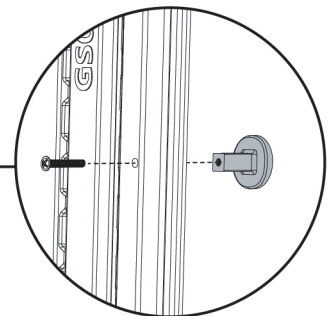

Screw M5x10
(Y202527)x2pcs

8

Shelf accessories to install

Shelf
(GS0300009)x1pcs

L Fixing Piece
(GS0300018)x2pcs

Screw nut
Y202477
M5x2pcs

Screws M5x10
(Y202527)x2pcs

Screws M5x10
(Y202527)x2pcs
L Fixing Piece
(GS0300018)x2pcs
Screw nut
Y202477
M5x2pcs

9 Shelf to install

Screws M4x12
(Y202336)x4pcs

10 Hinges to install

Hinges
GS0300017
104.5x44x25x2pcs
Screw M4x14
(Y202334)x16pcs

Note: The installation steps of the rotating shaft of the left door panel and right door panels shall be consistent.

11 Door handle to install

Door Handle
GS0300013
Ø27-22x1pcs

Door Handle Bolts
Y202550
M4x25x 1pcs

Door Handle
GS0300013
Ø27-22x1pcs
Door Handle Bolts
Y202550
M4x25x 1pcs

12 Anti-tip device (wall mount) to install