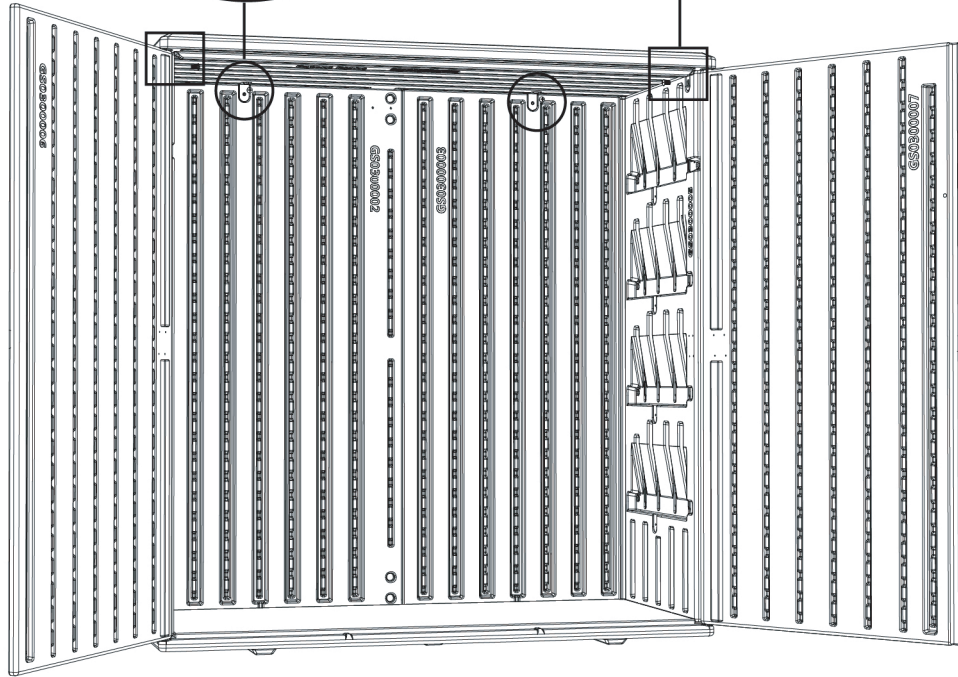

Installation of upper cover plate and door panel

Left Door Panel (GS0300006)X1pcs

Right Door Panel (GS0300007)X1pcs

7

Upper plate fixation

Screws M4x12
(Y202336)x2pcs

Screw M5x10
(Y202527)x2pcs

Screws M4x12
(Y202336)x2pcs

Screw M5x10
(Y202527)x2pcs

8

Shelf accessories to install

Shelf
(GS0300009)x1pcs

L Fixing Piece
(GS0300018)x2pcs

Screw nut
Y202477
M5x2pcs

Screws M5x10
(Y202527)x2pcs

Screws M5x10
(Y202527)x2pcs
L Fixing Piece
(GS0300018)x2pcs
Screw nut
Y202477
M5x2pcs