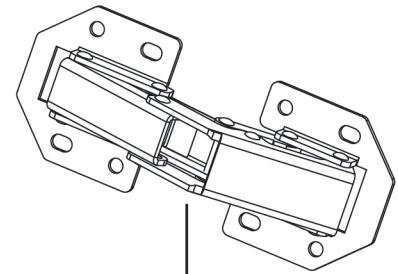

Roof panel
GS030008

Left door panel
GS030006

Right door panel
GS030007

Hardware

Roof Fixing Piece
(GS0201025)x2pcs

L Fixing Piece
(GS0300018)x2pcs

Door Handle
GS0300013
Ø27-22x1pcs

Strengthen Rod
(GS0300014)x1pcs

Hinges
GS0300017
104.5x44x25x2pcs

Shelf
(GS0300009)x1pcs

Door Handle Bolts
Y202550
M4x25x1pcs

Anti-tip device (wall mount)
GS0300025
235x41x16x1pcs

Screw M5x10
(Y202527)x4pcs

Screw Nut
Y202477
M5x 2pcs

Plastic Bolts
GS0201023
M9.5x18.5x3pcs

Screws M4x12
(Y202336)x6pcs

Screw M4x14
(Y202334)x16pcs

Screws M5x16
(Y202579)x3pcs

Screw M4x8
(Y202580)x2pcs

1 Back panel to install

Left back panel
GS0300002x1pcs

Right back panel
GS0300003x1pcs

Plastic bolts
GS0201023x3pcs