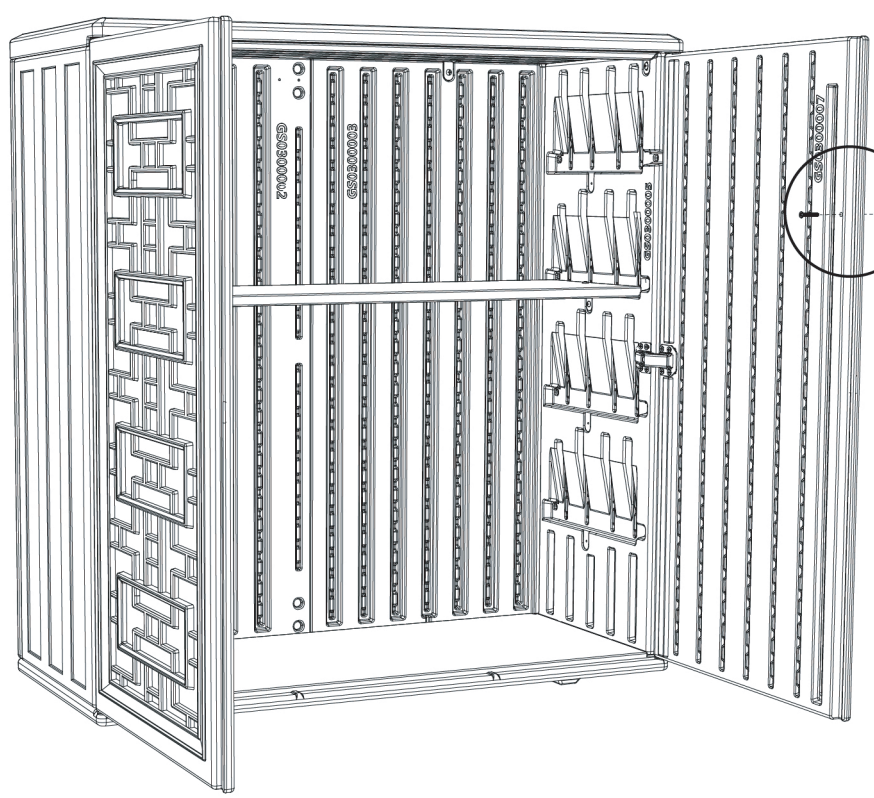

11 Door handle to install

Door Handle
GS0300013
Ø27-22x1pcs

Door Handle Bolts
Y202550
M4x25x 1pcs

Door Handle
GS0300013
Ø27-22x1pcs
Door Handle Bolts
Y202550
M4x25x 1pcs