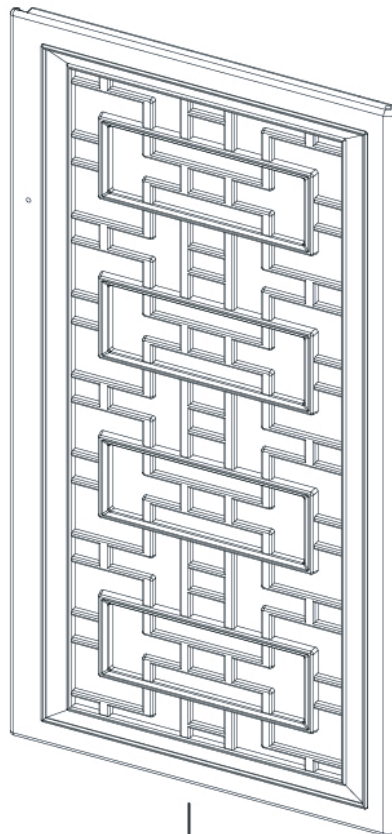

STORAGE CABINET INSTRUCTIONS

Parts List

No.	Parts No.	Parts Name	Material	Quantity	Specifications (mm)
1	GS0300001	Floor Panel	HDPE	1	870x370x35
2	GS0300002	Left Back Panel	HDPE	1	885x455x28
3	GS0300003	Right Back Panel	HDPE	1	885x455x28
4	GS0300004	Left Side Panel	HDPE	1	885x349x25
5	GS0201005	Right Side Panel	HDPE	1	885x349x25
6	GS0300006	Left Door Panel	HDPE	1	865x445x28
7	GS0300007	Right Door Panel	HDPE	1	865x442.5x25
8	GS0300008	Roof Panel	HDPE	1	870x380x35
9	GS0300009	Shelf	Metal	1	845x220x15
10	GS0300013	Door Handle	Metal	1	Ø27x22
11	GS0300014	Strengthen Rod	Metal	1	840x19x33
12	GS0300017	Hinges	Metal	2	104.5x44x25
13	GS0300018	L Fixing Piece	Metal	2	40x15x16
14	GS0201023	Plastic Bolts	Plastic	3	M9.5x18.5
15	GS0201025	Roof Fixing Piece	Metal	2	30x30x16
16	GS0300025	Anti-tip device (wall mount)	Metal	1	235x41x16
17	Y202527	Screws M5x10	Metal	4	M5x10
18	Y202431	Allen Key	Metal	1	87x31x6.5
19	Y202334	Screw M4x14	Metal	16	M4x14
20	Y202336	Screws M4x12	Metal	6	M4x12
21	Y202550	Door Handle Bolts	Metal	1	M4x25
22	Y202477	Screw Nut	Metal	2	M5
23	Y202579	Screws M5x16	Metal	3	M5x16
24	Y202580	Screws M4x8	Metal	2	M4x8
25	GS0300020	Instructions	/	1	/
26		Spare Parts	/	1bag	

Wall Panels and Floor

Left side panel
GS0300004

Left back panel
GS0300002

Right back panel
GS0300003

Shelf
GS0300009

Floor panel
GS0300001

Right side panel
GS0300005

Doors and Roof

Roof panel
GS030008

Left door panel
GS030006

Right door panel
GS030007

Hardware

Roof Fixing Piece
(GS0201025)x2pcs

L Fixing Piece
(GS0300018)x2pcs

Door Handle
GS0300013
Ø27-22x1pcs

Strengthen Rod
(GS0300014)x1pcs

Hinges
GS0300017
104.5x44x25x2pcs

Shelf
(GS0300009)x1pcs

Door Handle Bolts
Y202550
M4x25x1pcs

Anti-tip device (wall mount)
GS0300025
235x41x16x1pcs

Screw M5x10
(Y202527)x4pcs

Screw Nut
Y202477
M5x 2pcs

Plastic Bolts
GS0201023
M9.5x18.5x3pcs