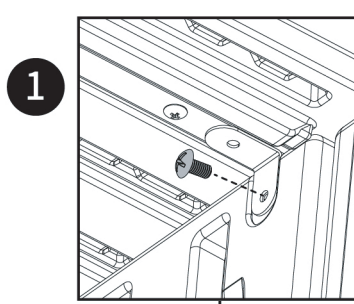

Installation of upper cover plate and door panel

Left Door Panel (GS0300006)X1pcs

Right Door Panel (GS0300007)X1pcs

7

Upper plate fixation

Screws M4x12
(Y202336)x2pcs

Screw M5x10
(Y202527)x2pcs

Screws M4x12
(Y202336)x2pcs

Screw M5x10
(Y202527)x2pcs

8

Shelf accessories to install

Shelf
(GS0300009)x1pcs

L Fixing Piece
(GS0300018)x2pcs

Screw nut
Y202477
M5x2pcs

Screws M5x10
(Y202527)x2pcs

Screws M5x10
(Y202527)x2pcs
L Fixing Piece
(GS0300018)x2pcs
Screw nut
Y202477
M5x2pcs

9 Shelf to install

Screws M4x12
(Y202336)x4pcs

10 Hinges to install

Hinges
GS0300017
104.5x44x25x2pcs
Screw M4x14
(Y202334)x16pcs

Note: The installation steps of the rotating shaft of the left door panel and right door panels shall be consistent.