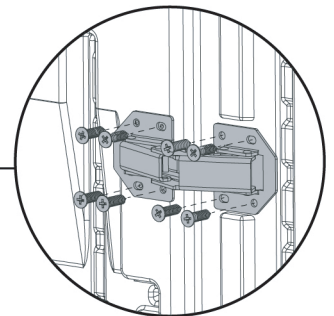

Installation of upper cover plate and door panel

Left Door Panel (GS0300006)X1pcs

Right Door Panel (GS0300007)X1pcs

7

Upper plate fixation

Screws M4x12
(Y202336)x2pcs

Screw M5x10
(Y202527)x2pcs

Screws M4x12
(Y202336)x2pcs

Screw M5x10
(Y202527)x2pcs

8

Shelf accessories to install

Shelf
(GS0300009)x1pcs

L Fixing Piece
(GS0300018)x2pcs

Screw nut
Y202477
M5x2pcs

Screws M5x10
(Y202527)x2pcs

Screws M5x10
(Y202527)x2pcs
L Fixing Piece
(GS0300018)x2pcs
Screw nut
Y202477
M5x2pcs

9 Shelf to install

Screws M4x12
(Y202336)x4pcs

10 Hinges to install

Hinges
GS0300017
104.5x44x25x2pcs
Screw M4x14
(Y202334)x16pcs

Note: The installation steps of the rotating shaft of the left door panel and right door panels shall be consistent.

11 Door handle to install

Door Handle
GS0300013
Ø27-22x1pcs

Door Handle Bolts
Y202550
M4x25x 1pcs

Door Handle
GS0300013
Ø27-22x1pcs
Door Handle Bolts
Y202550
M4x25x 1pcs

12 Anti-tip device (wall mount) to install