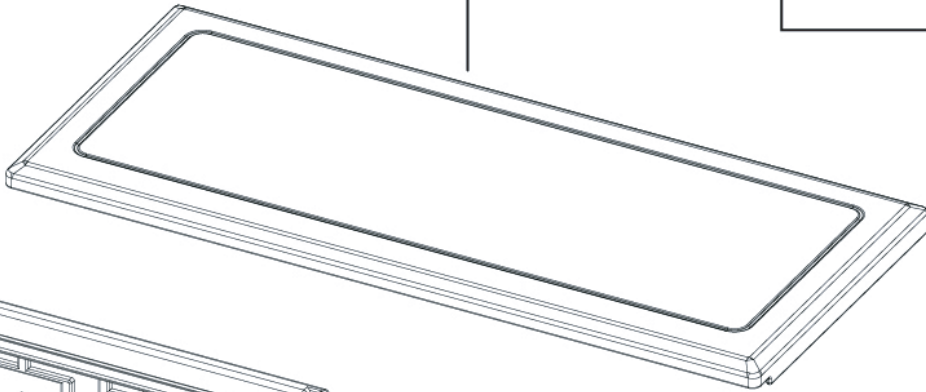

STORAGE CABINET INSTRUCTIONS

Parts List

No.	Parts No.	Parts Name	Material	Quantity	Specifications (mm)
1	GS0300001	Floor Panel	HDPE	1	870x370x35
2	GS0300002	Left Back Panel	HDPE	1	885x455x28
3	GS0300003	Right Back Panel	HDPE	1	885x455x28
4	GS0300004	Left Side Panel	HDPE	1	885x349x25
5	GS0201005	Right Side Panel	HDPE	1	885x349x25
6	GS0300006	Left Door Panel	HDPE	1	865x445x28
7	GS0300007	Right Door Panel	HDPE	1	865x442.5x25
8	GS0300008	Roof Panel	HDPE	1	870x380x35
9	GS0300009	Shelf	Metal	1	845x220x15
10	GS0300013	Door Handle	Metal	1	Ø27x22
11	GS0300014	Strengthen Rod	Metal	1	840x19x33
12	GS0300017	Hinges	Metal	2	104.5x44x25
13	GS0300018	L Fixing Piece	Metal	2	40x15x16
14	GS0201023	Plastic Bolts	Plastic	3	M9.5x18.5
15	GS0201025	Roof Fixing Piece	Metal	2	30x30x16
16	GS0300025	Anti-tip device (wall mount)	Metal	1	235x41x16
17	Y202527	Screws M5x10	Metal	4	M5x10
18	Y202431	Allen Key	Metal	1	87x31x6.5
19	Y202334	Screw M4x14	Metal	16	M4x14
20	Y202336	Screws M4x12	Metal	6	M4x12
21	Y202550	Door Handle Bolts	Metal	1	M4x25
22	Y202477	Screw Nut	Metal	2	M5
23	Y202579	Screws M5x16	Metal	3	M5x16
24	Y202580	Screws M4x8	Metal	2	M4x8
25	GS0300020	Instructions	/	1	/
26		Spare Parts	/	1bag	

Wall Panels and Floor

Left side panel
GS0300004

Left back panel
GS0300002

Right back panel
GS0300003

Shelf
GS0300009

Floor panel
GS0300001

Right side panel
GS0300005

Doors and Roof

Roof panel
GS030008

Left door panel
GS030006

Right door panel
GS030007

Hardware

Roof Fixing Piece
(GS0201025)x2pcs

L Fixing Piece
(GS0300018)x2pcs

Door Handle
GS0300013
Ø27-22x1pcs

Strengthen Rod
(GS0300014)x1pcs

Hinges
GS0300017
104.5x44x25x2pcs

Shelf
(GS0300009)x1pcs

Door Handle Bolts
Y202550
M4x25x1pcs

Anti-tip device (wall mount)
GS0300025
235x41x16x1pcs

Screw M5x10
(Y202527)x4pcs

Screw Nut
Y202477
M5x 2pcs

Plastic Bolts
GS0201023
M9.5x18.5x3pcs