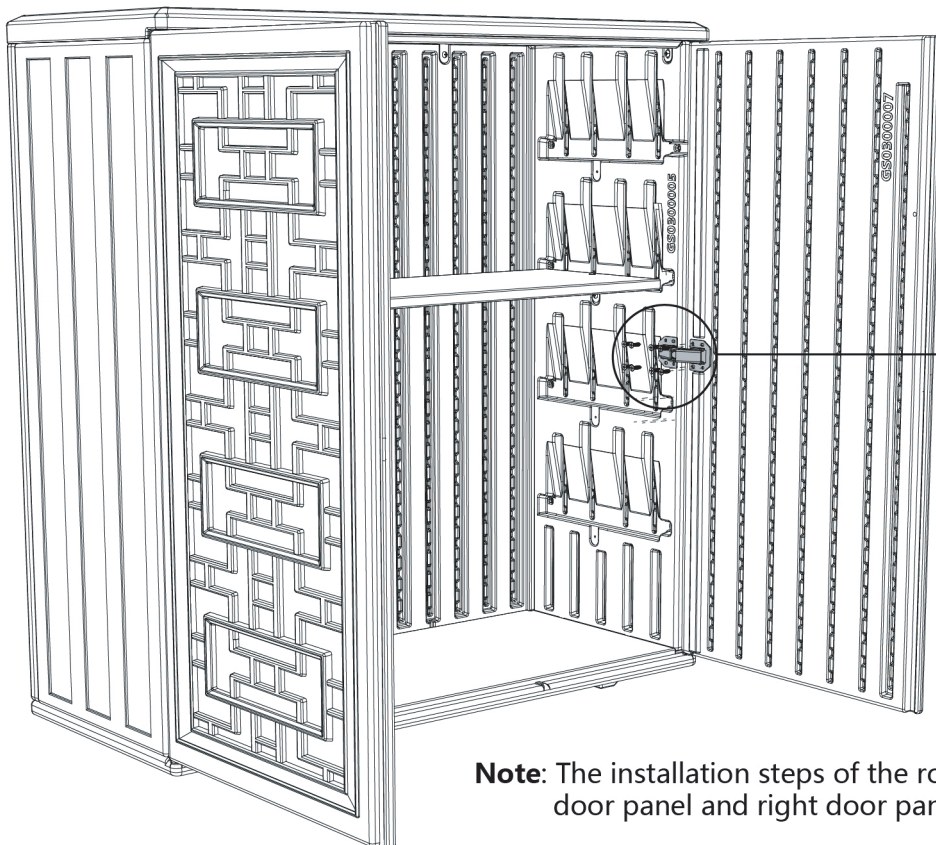

Screw M5x10
(Y202527)x2pcs

8

Shelf accessories to install

Shelf
(GS0300009)x1pcs

L Fixing Piece
(GS0300018)x2pcs

Screw nut
Y202477
M5x2pcs

Screws M5x10
(Y202527)x2pcs

Screws M5x10
(Y202527)x2pcs
L Fixing Piece
(GS0300018)x2pcs
Screw nut
Y202477
M5x2pcs

9 Shelf to install

Screws M4x12
(Y202336)x4pcs

10 Hinges to install

Hinges
GS0300017
104.5x44x25x2pcs
Screw M4x14
(Y202334)x16pcs

Note: The installation steps of the rotating shaft of the left door panel and right door panels shall be consistent.