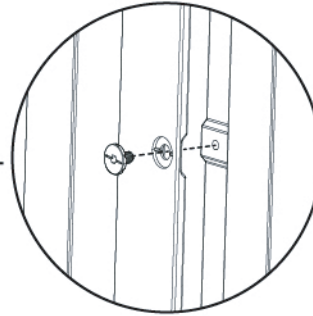

Hinges
GS0300017
104.5x44x25x2pcs

Shelf
(GS0300009)x1pcs

Door Handle Bolts
Y202550
M4x25x1pcs

Anti-tip device (wall mount)
GS0300025
235x41x16x1pcs

Screw M5x10
(Y202527)x4pcs

Screw Nut
Y202477
M5x 2pcs

Plastic Bolts
GS0201023
M9.5x18.5x3pcs

Screws M4x12
(Y202336)x6pcs

Screw M4x14
(Y202334)x16pcs

Screws M5x16
(Y202579)x3pcs

Screw M4x8
(Y202580)x2pcs

1 Back panel to install

Left back panel
GS0300002x1pcs

Right back panel
GS0300003x1pcs

Plastic bolts
GS0201023x3pcs

Left back panel
GS0300002x1pcs

Right back panel
GS0300003x1pcs

Plastic bolts
GS0201023x3pcs

2 Floor panel to install

Floor panel
GS0300001x1pcs

3 Left side panel to install

Left side panel
GS0300004X1pcs

4 Right side panel to install