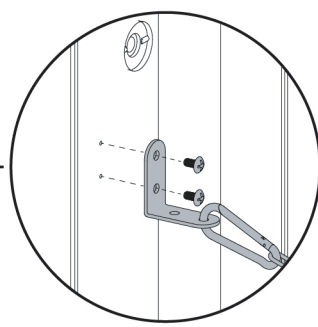

12 Anti-tip device (wall mount) to install

Anti-tip device (wall mount)
GS0300025
235x41x16X1pcs

Screw M4x8
(Y202580)x2pcs

Anti-tip device (wall mount)
GS0300025
235x41x16X1pcs
Screw M4x8
(Y202580)x2pcs