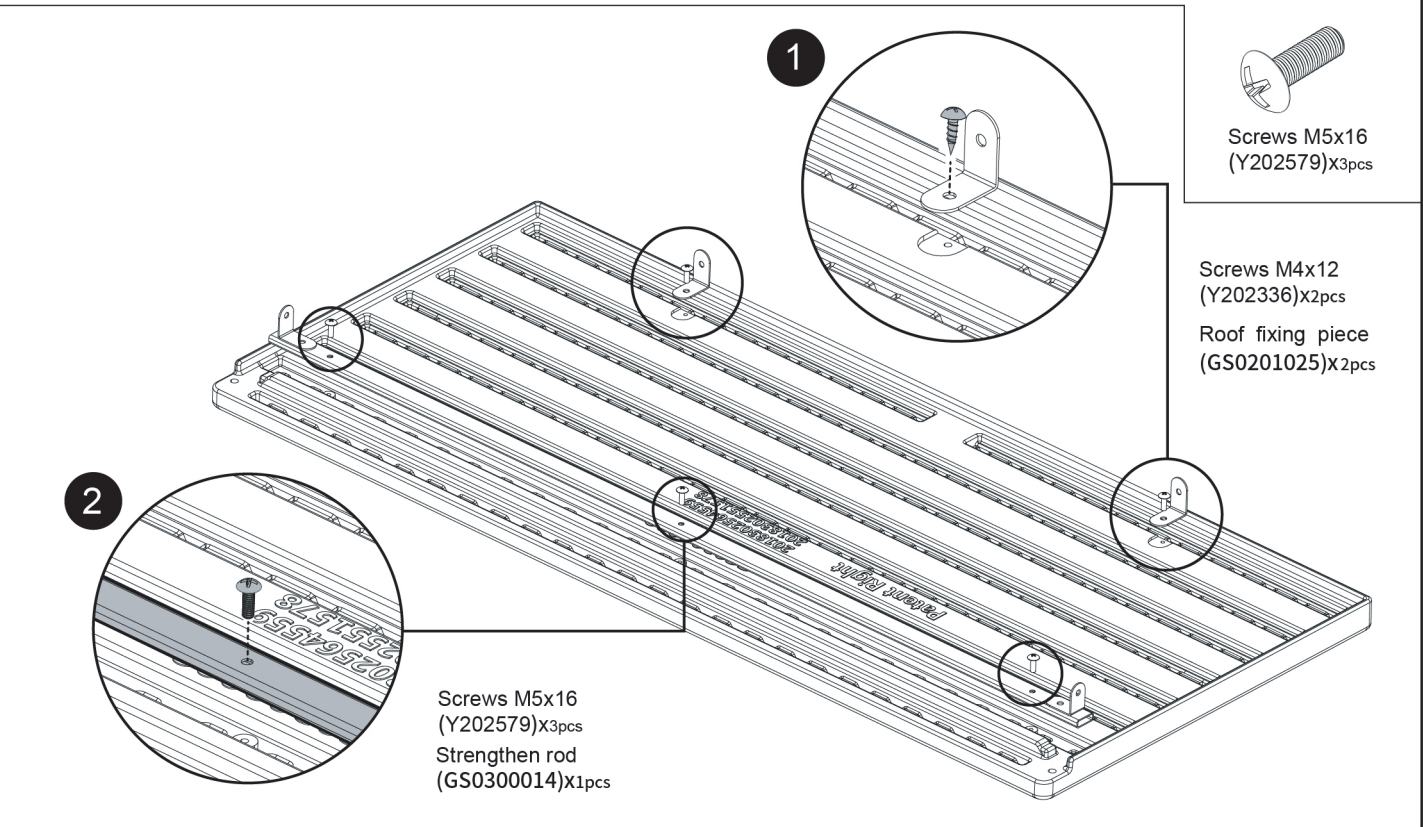

Right side panel
GS0300005X1pcs

5

Roof panel accessories to install

Roof panel (GS0300008)X1pcs

Strengthen rod (GS0300014)X1pcs

Roof fixing piece (GS0201025)X2pcs

Screws M4x12 (Y202336)X2pcs

6

Installation of upper cover plate and door panel

Left Door Panel (GS0300006)X1pcs

Right Door Panel (GS0300007)X1pcs

7

Upper plate fixation

Screws M4x12
(Y202336)x2pcs

Screw M5x10
(Y202527)x2pcs

Screws M4x12
(Y202336)x2pcs