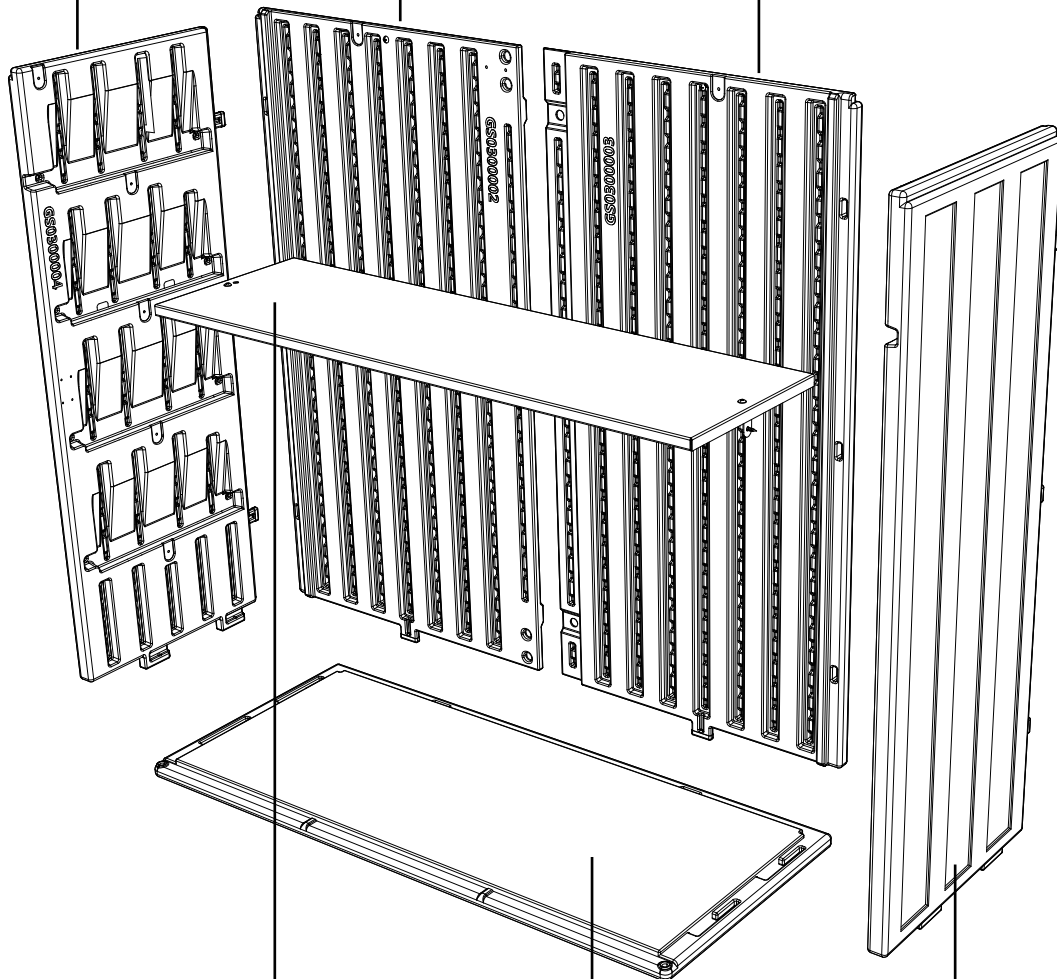

STORAGE CABINET INSTRUCTIONS

Parts List

No.	Parts No.	Parts Name	Material	Quantity	Specifications (mm)
1	GS0300001	Floor Panel	HDPE	1	870x370x35
2	GS0300002	Left Back Panel	HDPE	1	885x455x28
3	GS0300003	Right Back Panel	HDPE	1	885x455x28
4	GS0300004	Left Side Panel	HDPE	1	885x349x25
5	GS0201005	Right Side Panel	HDPE	1	885x349x25
6	GS0300006	Left Door Panel	HDPE	1	865x445x28
7	GS0300007	Right Door Panel	HDPE	1	865x442.5x25
8	GS0300008	Roof Panel	HDPE	1	870x380x35
9	GS0300009	Shelf	Metal	1	845x220x15
10	GS0300013	Door Handle	Metal	1	Ø27x22
11	GS0300014	Strengthen Rod	Metal	1	840x19x33
12	GS0300017	Hinges	Metal	2	104.5x44x25
13	GS0300018	L Fixing Piece	Metal	2	40x15x16
14	GS0201023	Plastic Bolts	Plastic	3	M9.5x18.5
15	GS0201025	Roof Fixing Piece	Metal	2	30x30x16
16	GS0300025	Anti-tip device (wall mount)	Metal	1	235x41x16
17	Y202527	Screws M5x10	Metal	4	M5x10
18	Y202431	Allen Key	Metal	1	87x31x6.5
19	Y202334	Screw M4x14	Metal	16	M4x14
20	Y202336	Screws M4x12	Metal	6	M4x12
21	Y202550	Door Handle Bolts	Metal	1	M4x25
22	Y202477	Screw Nut	Metal	2	M5
23	Y202579	Screws M5x16	Metal	3	M5x16
24	Y202580	Screws M4x8	Metal	2	M4x8
25	GS0300020	Instructions	/	1	/
26		Spare Parts	/	1bag	

Wall Panels and Floor

Left side panel
GS0300004

Left back panel
GS0300002

Right back panel
GS0300003

Shelf
GS0300009

Floor panel
GS0300001

Right side panel
GS0300005

Doors and Roof

Roof panel
GS030008

Left door panel
GS030006

Right door panel
GS030007

Hardware

Roof Fixing Piece
(GS0201025)x2pcs

L Fixing Piece
(GS0300018)x2pcs

Door Handle
GS0300013
Ø27-22x1pcs

Strengthen Rod
(GS0300014)x1pcs