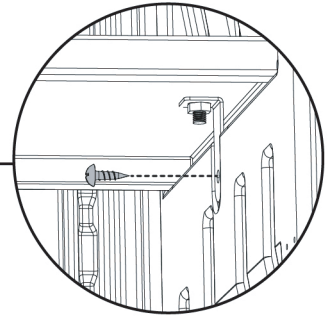

Installation of upper cover plate and door panel

Left Door Panel (GS0300006)X1pcs

Right Door Panel (GS0300007)X1pcs

7

Upper plate fixation

Screws M4x12
(Y202336)x2pcs

Screw M5x10
(Y202527)x2pcs

Screws M4x12
(Y202336)x2pcs

Screw M5x10
(Y202527)x2pcs

8

Shelf accessories to install

Shelf
(GS0300009)x1pcs

L Fixing Piece
(GS0300018)x2pcs

Screw nut
Y202477
M5x2pcs

Screws M5x10
(Y202527)x2pcs

Screws M5x10
(Y202527)x2pcs
L Fixing Piece
(GS0300018)x2pcs
Screw nut
Y202477
M5x2pcs

9 Shelf to install

Screws M4x12
(Y202336)x4pcs

10 Hinges to install

Hinges
GS0300017
104.5x44x25x2pcs
Screw M4x14
(Y202334)x16pcs

Note: The installation steps of the rotating shaft of the left door panel and right door panels shall be consistent.