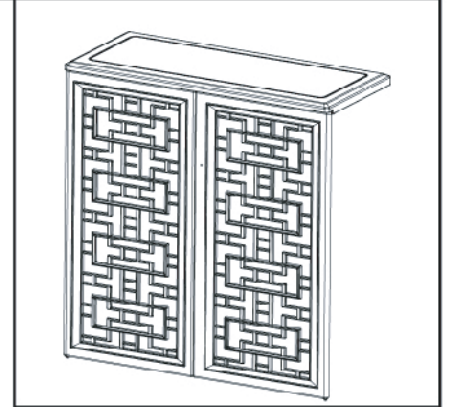

STORAGE CABINET INSTRUCTIONS

Parts List

No.	Parts No.	Parts Name	Material	Quantity	Specifications (mm)
1	GS0300001	Floor Panel	HDPE	1	870x370x35
2	GS0300002	Left Back Panel	HDPE	1	885x455x28
3	GS0300003	Right Back Panel	HDPE	1	885x455x28
4	GS0300004	Left Side Panel	HDPE	1	885x349x25
5	GS0201005	Right Side Panel	HDPE	1	885x349x25
6	GS0300006	Left Door Panel	HDPE	1	865x445x28
7	GS0300007	Right Door Panel	HDPE	1	865x442.5x25
8	GS0300008	Roof Panel	HDPE	1	870x380x35
9	GS0300009	Shelf	Metal	1	845x220x15
10	GS0300013	Door Handle	Metal	1	Ø27x22
11	GS0300014	Strengthen Rod	Metal	1	840x19x33
12	GS0300017	Hinges	Metal	2	104.5x44x25
13	GS0300018	L Fixing Piece	Metal	2	40x15x16
14	GS0201023	Plastic Bolts	Plastic	3	M9.5x18.5
15	GS0201025	Roof Fixing Piece	Metal	2	30x30x16
16	GS0300025	Anti-tip device (wall mount)	Metal	1	235x41x16
17	Y202527	Screws M5x10	Metal	4	M5x10
18	Y202431	Allen Key	Metal	1	87x31x6.5
19	Y202334	Screw M4x14	Metal	16	M4x14
20	Y202336	Screws M4x12	Metal	6	M4x12
21	Y202550	Door Handle Bolts	Metal	1	M4x25
22	Y202477	Screw Nut	Metal	2	M5
23	Y202579	Screws M5x16	Metal	3	M5x16
24	Y202580	Screws M4x8	Metal	2	M4x8
25	GS0300020	Instructions	/	1	/
26		Spare Parts	/	1bag	

Wall Panels and Floor

Left side panel
GS0300004

Left back panel
GS0300002

Right back panel
GS0300003

Shelf
GS0300009

Floor panel
GS0300001

Right side panel
GS0300005

Doors and Roof

Roof panel
GS030008

Left door panel
GS030006

Right door panel
GS030007

Hardware

Roof Fixing Piece
(GS0201025)x2pcs

L Fixing Piece
(GS0300018)x2pcs

Door Handle
GS0300013
Ø27-22x1pcs

Strengthen Rod
(GS0300014)x1pcs

Hinges
GS0300017
104.5x44x25x2pcs

Shelf
(GS0300009)x1pcs

Door Handle Bolts
Y202550
M4x25x1pcs

Anti-tip device (wall mount)
GS0300025
235x41x16x1pcs

Screw M5x10
(Y202527)x4pcs

Screw Nut
Y202477
M5x 2pcs

Plastic Bolts
GS0201023
M9.5x18.5x3pcs