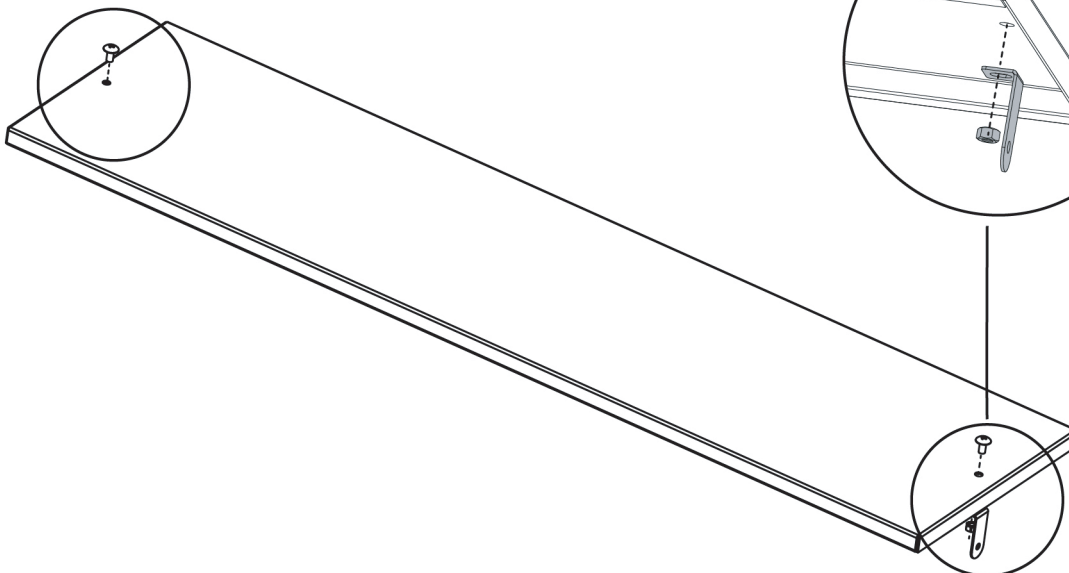

Screw M5x10
(Y202527)x2pcs

8

Shelf accessories to install

Shelf
(GS0300009)x1pcs

L Fixing Piece
(GS0300018)x2pcs

Screw nut
Y202477
M5x2pcs

Screws M5x10
(Y202527)x2pcs

Screws M5x10
(Y202527)x2pcs
L Fixing Piece
(GS0300018)x2pcs
Screw nut
Y202477
M5x2pcs

9 Shelf to install

Screws M4x12
(Y202336)x4pcs

10 Hinges to install

Hinges
GS0300017
104.5x44x25x2pcs
Screw M4x14
(Y202334)x16pcs

Note: The installation steps of the rotating shaft of the left door panel and right door panels shall be consistent.