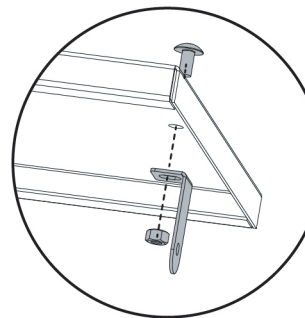

Installation of upper cover plate and door panel

Left Door Panel (GS0300006)X1pcs

Right Door Panel (GS0300007)X1pcs

7

Upper plate fixation

Screws M4x12
(Y202336)x2pcs

Screw M5x10
(Y202527)x2pcs

Screws M4x12
(Y202336)x2pcs

Screw M5x10
(Y202527)x2pcs

8

Shelf accessories to install

Shelf
(GS0300009)x1pcs

L Fixing Piece
(GS0300018)x2pcs

Screw nut
Y202477
M5x2pcs

Screws M5x10
(Y202527)x2pcs

Screws M5x10
(Y202527)x2pcs
L Fixing Piece
(GS0300018)x2pcs
Screw nut
Y202477
M5x2pcs

9 Shelf to install

Screws M4x12
(Y202336)x4pcs

10 Hinges to install

Hinges
GS0300017
104.5x44x25x2pcs
Screw M4x14
(Y202334)x16pcs

Note: The installation steps of the rotating shaft of the left door panel and right door panels shall be consistent.

11 Door handle to install

Door Handle
GS0300013
Ø27-22x1pcs

Door Handle Bolts
Y202550
M4x25x 1pcs

Door Handle
GS0300013
Ø27-22x1pcs
Door Handle Bolts
Y202550
M4x25x 1pcs

12 Anti-tip device (wall mount) to install