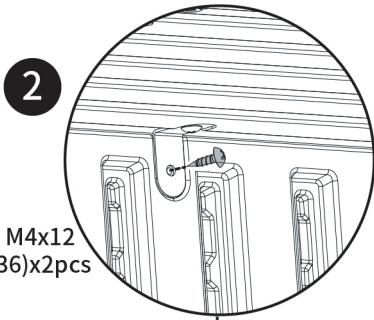

Right side panel
GS0300005X1pcs

5

Roof panel accessories to install

Roof panel (GS0300008)X1pcs

Strengthen rod (GS0300014)X1pcs

Roof fixing piece (GS0201025)X2pcs

Screws M4x12 (Y202336)X2pcs

6

Installation of upper cover plate and door panel

Left Door Panel (GS0300006)X1pcs

Right Door Panel (GS0300007)X1pcs

7

Upper plate fixation

Screws M4x12
(Y202336)x2pcs

Screw M5x10
(Y202527)x2pcs

Screws M4x12
(Y202336)x2pcs

Screw M5x10
(Y202527)x2pcs

8

Shelf accessories to install

Shelf
(GS0300009)x1pcs

L Fixing Piece
(GS0300018)x2pcs

Screw nut
Y202477
M5x2pcs

Screws M5x10
(Y202527)x2pcs

Screws M5x10
(Y202527)x2pcs
L Fixing Piece
(GS0300018)x2pcs
Screw nut
Y202477
M5x2pcs

9 Shelf to install

Screws M4x12
(Y202336)x4pcs

10 Hinges to install

Hinges
GS0300017
104.5x44x25x2pcs
Screw M4x14
(Y202334)x16pcs

Note: The installation steps of the rotating shaft of the left door panel and right door panels shall be consistent.