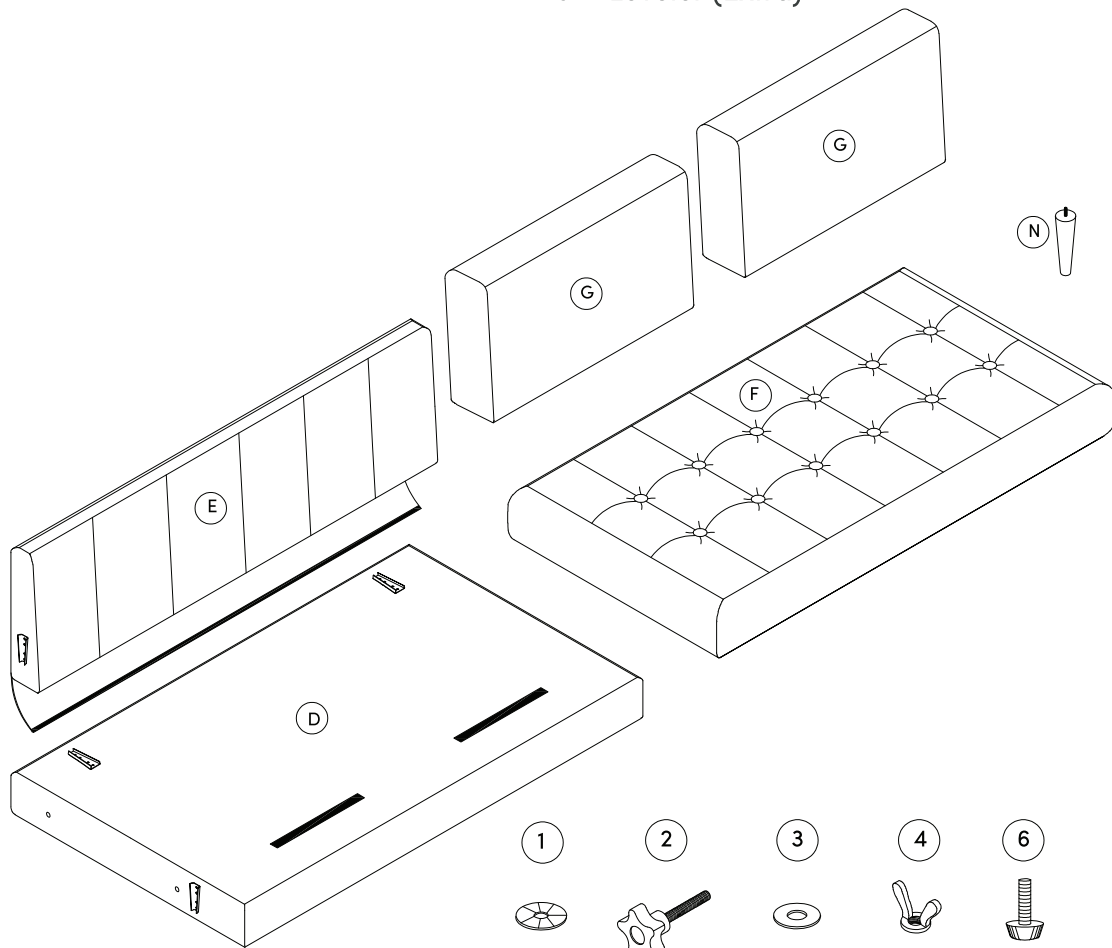

Contents

(per carton)

IMPORTANT NOTE:
 Locate additional
 assembly instruction
 packet in the carton
 marked 28120.

	Description	Qty
D	Bench Seat Frame	01
E	Bench Back Frame	01
F	Bench Seat Cushion	01
G	Back Pillow	02
N	Center leg	01
1	Plastic Washer	01
2	Ø5/16" x 60mm Thumb Screw	02
3	Ø5/16" x 19mm Flat Washer	04
4	Ø5/16" Wing Nut	02
6	Leveler (Extra)	01

Step 1

Slide the Back Frame (E) into place atop the Seat Frame (D) using their tapered brackets. Keep an eye on the back flap to be sure that it is out of the way when sliding things into place.

Make sure that both components are properly aligned and sit flush with one another once complete.