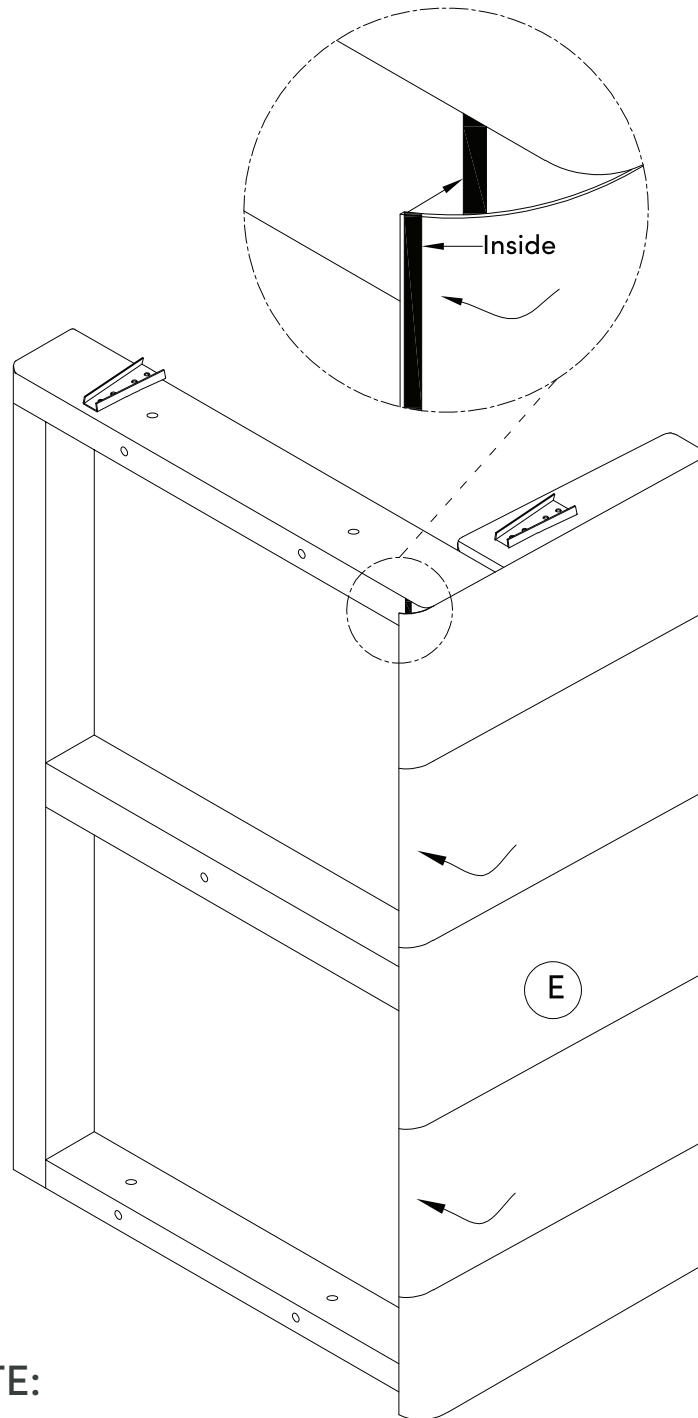

Step 2

Next, wrap the back flap around and under the seat frame to velcro it in place.

IMPORTANT NOTE:
Locate additional
assembly instruction
packet in the carton
marked 28120.