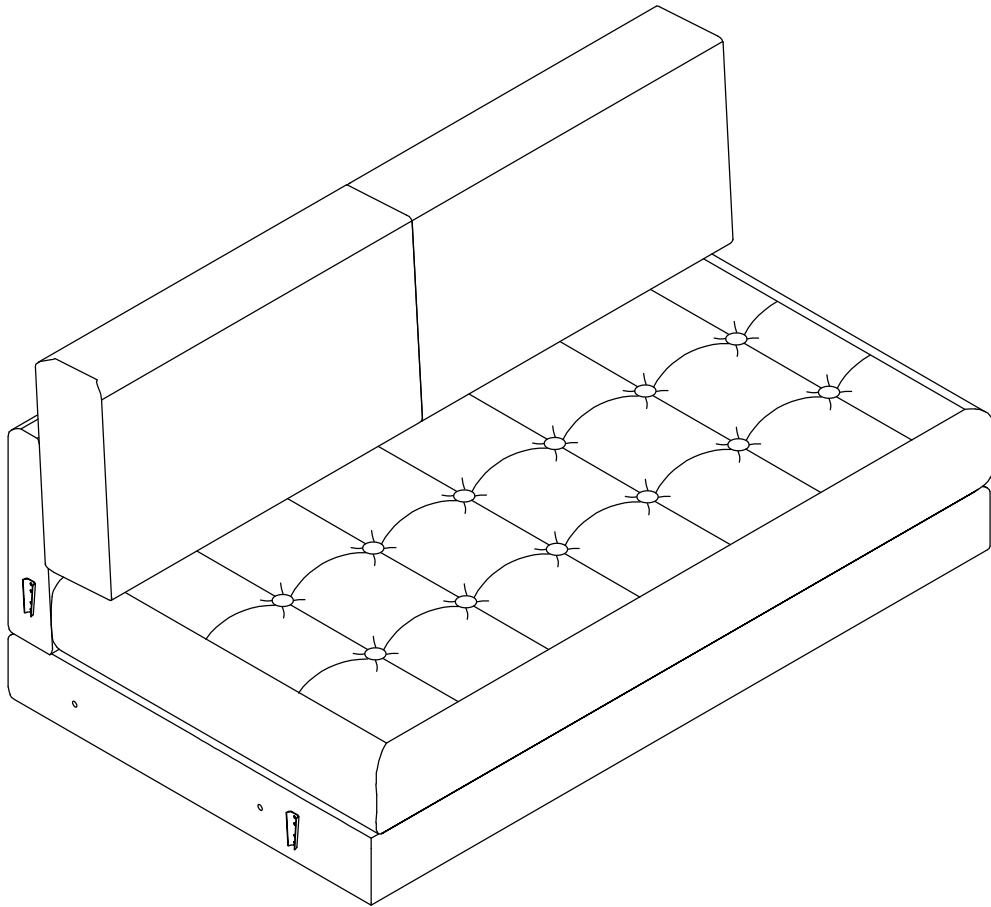

Let's build the

Breeze - Bench Seat

SKU 28121

Scan me!

Free Lifetime
Warranty

nathan james

25-0513-VN