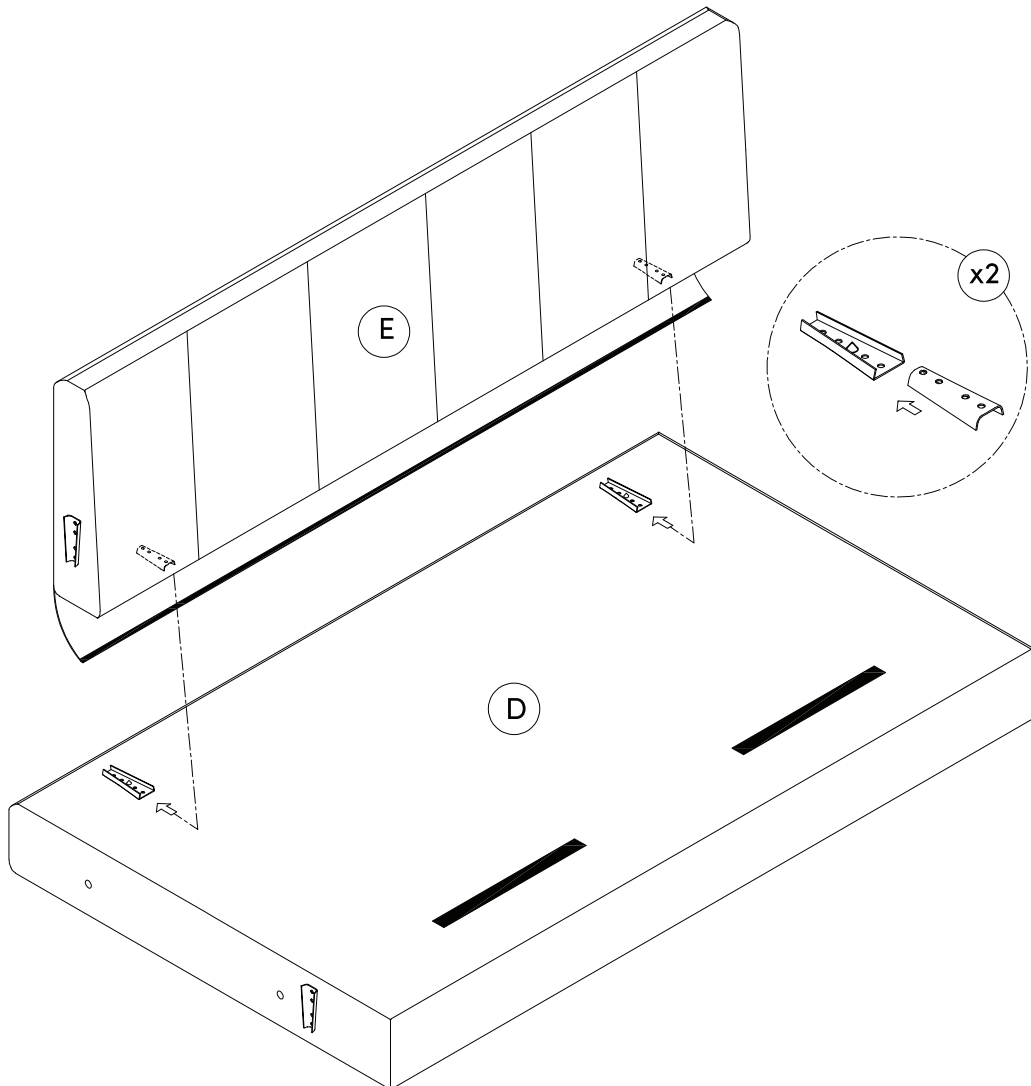

Contents

(per carton)

IMPORTANT NOTE:
 Locate additional
 assembly instruction
 packet in the carton
 marked 28120.

	Description	Qty
D	Bench Seat Frame	01
E	Bench Back Frame	01
F	Bench Seat Cushion	01
G	Back Pillow	02
N	Center leg	01
1	Plastic Washer	01
2	Ø5/16" x 60mm Thumb Screw	02
3	Ø5/16" x 19mm Flat Washer	04
4	Ø5/16" Wing Nut	02
6	Leveler (Extra)	01

Step 1

Slide the Back Frame (E) into place atop the Seat Frame (D) using their tapered brackets. Keep an eye on the back flap to be sure that it is out of the way when sliding things into place.

Make sure that both components are properly aligned and sit flush with one another once complete.