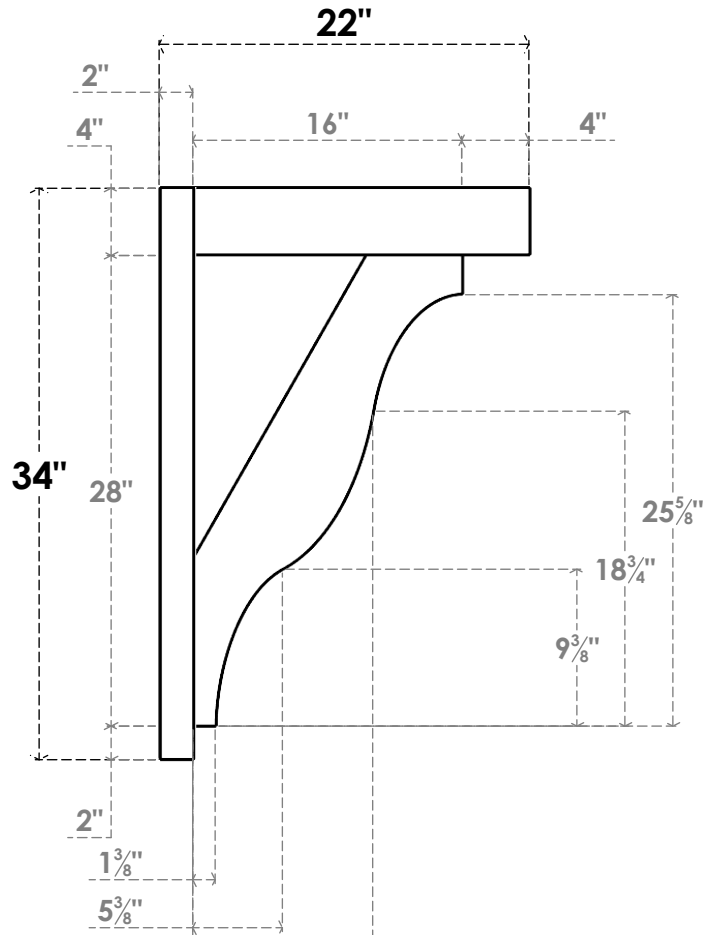

ITEM NUMBER: OUTUROC040X060X22000X34000X040X020X040FST44RCPR

4"W TOP X 6"W BACK X 22"D X 34"H X 4"T TOP X 2"T BACK TIMBERTHANE ROUGH CEDAR FUNSTON FAUX WOOD OPEN OUTLOOKER, BLOCK TOP AND BACK, 4"W CLOSED BRACE, PRIMED TAN

SIDE PROFILE

FRONT PROFILE

ISOMETRIC

GENERATED DATE : 07/06/2023

EKENA MILLWORK
2300 WEST MAIN ST.
CLARKSVILLE, TX 75426
TOLL FREE: 866-607-0453
WWW.EKENAMILLWORK.COM

NOTES

1. INSTALLATION TO BE COMPLETED IN ACCORDANCE WITH MANUFACTURER'S SPECIFICATIONS.
2. DRAWING MAY NOT BE TO SCALE
3. THIS DRAWING IS INTENDED FOR DESIGN AND PLANNING PURPOSES ONLY.
4. ALL INFORMATION CONTAINED HEREIN WAS CURRENT AT THE TIME OF DEVELOPMENT BUT MUST BE REVIEWED AND APPROVED BY THE PRODUCT MANUFACTURER TO BE CONSIDERED ACCURATE.
5. TIMBERTHANE ARCHITECTURAL PRODUCTS ARE MADE FROM HIGH DENSITY URETHANE AND COME FACTORY PRIMED