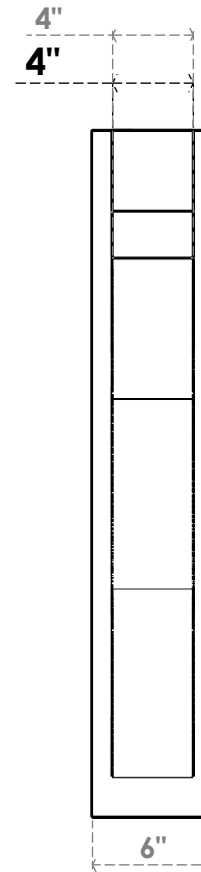

ITEM NUMBER: OUTUROC040X060X22000X34000X040X020X040FST44RCPR

4"W TOP X 6"W BACK X 22"D X 34"H X 4"T TOP X 2"T BACK TIMBERTHANE ROUGH CEDAR FUNSTON FAUX WOOD OPEN OUTLOOKER, BLOCK TOP AND BACK, 4"W CLOSED BRACE, PRIMED TAN

SIDE PROFILE

FRONT PROFILE

ISOMETRIC

GENERATED DATE : 07/06/2023

EKENA MILLWORK
2300 WEST MAIN ST.
CLARKSVILLE, TX 75426
TOLL FREE: 866-607-0453
WWW.EKENAMILLWORK.COM

NOTES

1. INSTALLATION TO BE COMPLETED IN ACCORDANCE WITH MANUFACTURER'S SPECIFICATIONS.
2. DRAWING MAY NOT BE TO SCALE
3. THIS DRAWING IS INTENDED FOR DESIGN AND PLANNING PURPOSES ONLY.
4. ALL INFORMATION CONTAINED HEREIN WAS CURRENT AT THE TIME OF DEVELOPMENT BUT MUST BE REVIEWED AND APPROVED BY THE PRODUCT MANUFACTURER TO BE CONSIDERED ACCURATE.
5. TIMBERTHANE ARCHITECTURAL PRODUCTS ARE MADE FROM HIGH DENSITY URETHANE AND COME FACTORY PRIMED