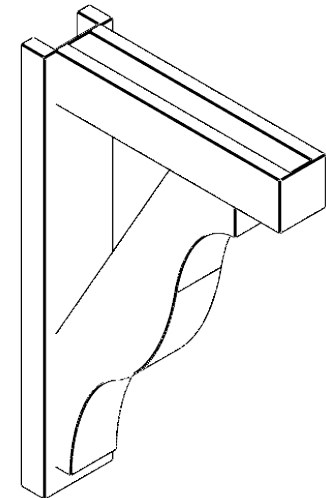

ITEM NUMBER: OUTUROC040X060X22000X34000X040X020X040FST44RCPR

4"W TOP X 6"W BACK X 22"D X 34"H X 4"T TOP X 2"T BACK TIMBERTHANE ROUGH CEDAR FUNSTON FAUX WOOD OPEN OUTLOOKER, BLOCK TOP AND BACK, 4"W CLOSED BRACE, PRIMED TAN

SIDE PROFILE

FRONT PROFILE

ISOMETRIC

GENERATED DATE : 07/06/2023

EKENA MILLWORK
2300 WEST MAIN ST.
CLARKSVILLE, TX 75426
TOLL FREE: 866-607-0453
WWW.EKENAMILLWORK.COM

NOTES

1. INSTALLATION TO BE COMPLETED IN ACCORDANCE WITH MANUFACTURER'S SPECIFICATIONS.
2. DRAWING MAY NOT BE TO SCALE
3. THIS DRAWING IS INTENDED FOR DESIGN AND PLANNING PURPOSES ONLY.
4. ALL INFORMATION CONTAINED HEREIN WAS CURRENT AT THE TIME OF DEVELOPMENT BUT MUST BE REVIEWED AND APPROVED BY THE PRODUCT MANUFACTURER TO BE CONSIDERED ACCURATE.
5. TIMBERTHANE ARCHITECTURAL PRODUCTS ARE MADE FROM HIGH DENSITY URETHANE AND COME FACTORY PRIMED