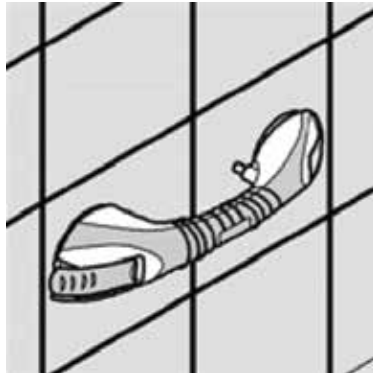

KEEP MANUAL, SALES RECEIPT & WARRANTY FOR FUTURE REFERENCE.

To register your product warranty, please visit buffalotools.com or scan the QR code.

Installing the Grab Bar

1. Clean and dry both the grab bar and the wall surface.

2. Place the grab bar so that it does not overlap any grout or gaps on the wall surface.

3. Lift the Lever A on each end of the grab bar (B). Position the grab bar on the wall and press Lever A down.

WARNING

The grab bar provides support and increases stability for an individual. The grab bar is not designed to support the full weight of an individual.

WARNING

Damaged grab bars may not adhere to the wall properly.