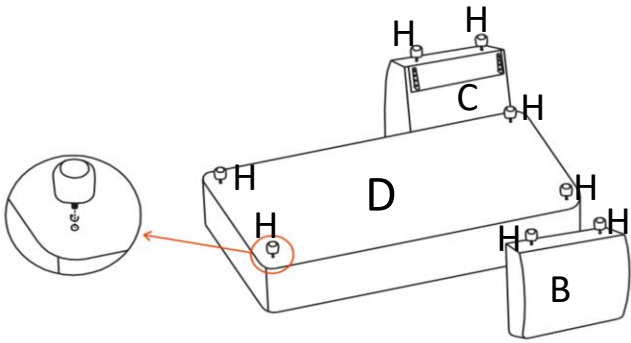

ASSEMBLY INSTRUCTION

ITEM.:Power Reclining Chaise Lounge

PARTS LIST

 <p>A x1</p>	 <p>B x1</p>	 <p>C x1</p>	 <p>D x1</p>
 <p>E x1</p>	 <p>F x1</p>	 <p>G x1</p>	 <p>H x8</p>

BEFORE ASSEMBLY

Take out the parts D&E&F&G&H from the Box 1 of 2.

Take out the parts A&B&C from the Box 2 of 2.

BOX 1 OF 2

BOX 2 OF 2

ASSEMBLY INSTRUCTION

STEP 1

STEP 2

STEP 3

STEP 4

STEP 5

STEP 6