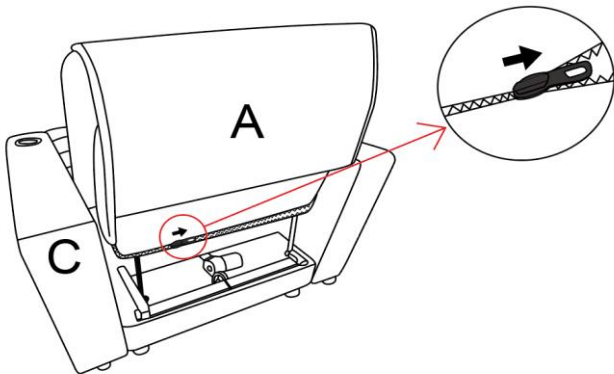

ASSEMBLY INSTRUCTION

STEP 1

STEP 2

STEP 3

STEP 4

STEP 5

STEP 6