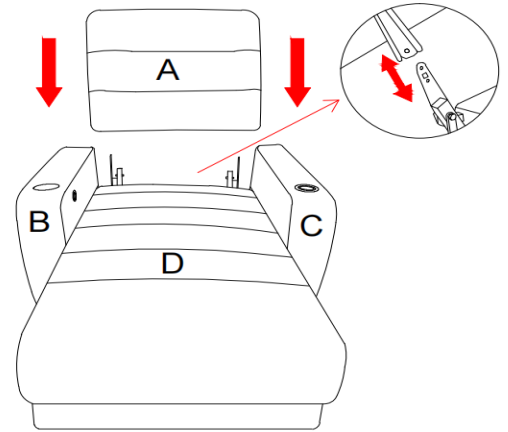

ASSEMBLY INSTRUCTION

ITEM.:Power Reclining Chaise Lounge

PARTS LIST

 <p>A x1</p>	 <p>B x1</p>	 <p>C x1</p>	 <p>D x1</p>
 <p>E x1</p>	 <p>F x1</p>	 <p>G x1</p>	 <p>H x8</p>

BEFORE ASSEMBLY

Take out the parts D&E&F&G&H from the Box 1 of 2.

Take out the parts A&B&C from the Box 2 of 2.

BOX 1 OF 2

BOX 2 OF 2

ASSEMBLY INSTRUCTION

STEP 1

STEP 2

STEP 3

STEP 4

STEP 5

STEP 6