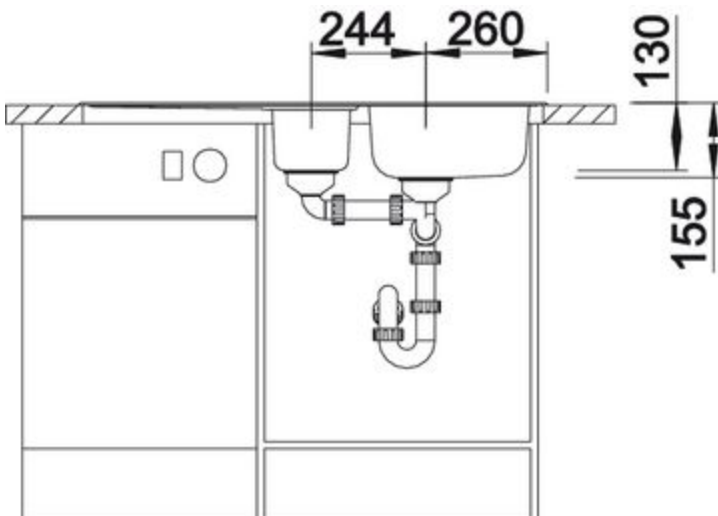

Item No. BL450839

Details

Top View

Side View

Front View

Scope of supply

waste fitting with space-saving pipe, 3 1/2" basket strainers

Design tips

Cabinet Width: 60 cm

Bowl depth: 155 mm / 130 mm

Cut out size: 982 x 482 x R15

Universal handing

Taps

BLANCO PEAK
chrome
BM4700CH

BLANCO MAX
chrome
BM5400CH

BLANCO SELECT 60/3
BL467730