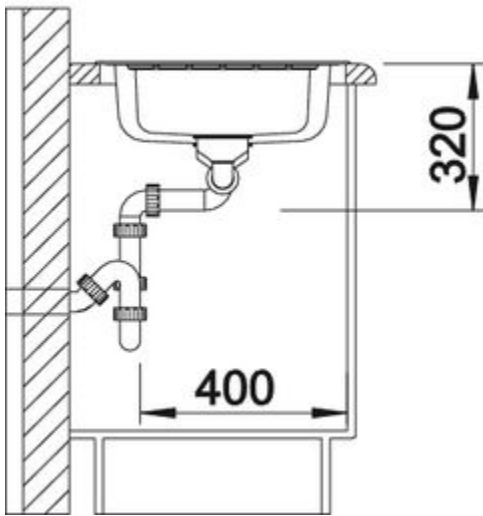

BLANCO LIVIT 6 S

Item No. BL450839

Pros

Modern look and generous size with ergonomic centre bowl

- Spacious drainer
- Functional colander can be hooked into main bowl

Surfaces

Stainless steel
18/10

Stainless steel 18/10

Item No. BL450839

Details

Top View

Side View

Front View

Scope of supply

waste fitting with space-saving pipe, 3 1/2" basket strainers

Design tips

Cabinet Width: 60 cm

Bowl depth: 155 mm / 130 mm

Cut out size: 982 x 482 x R15

Universal handing

Taps

BLANCO PEAK
chrome
BM4700CH

BLANCO MAX
chrome
BM5400CH

BLANCO SELECT 60/3
BL467730