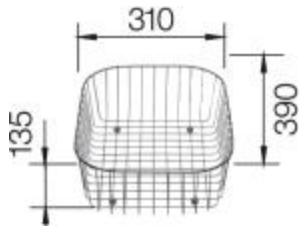

Cabinet Width: 60 cm

Bowl depth: 155 mm / 130 mm

Cut out size: 982 x 482 x R15

Universal handing

Taps

BLANCO PEAK
chrome
BM4700CH

BLANCO MAX
chrome
BM5400CH

BLANCO SELECT 60/3
BL467730

Optional Accessories

Chopping board
BL514650

Chopping board
BL218313

Colander
BL221132

Crockery basket
BL220573

Outlet cover CapFlow®
BL517666

BLANCO UK Limited
Tel: 01923 635200
Fax: 0800 0911608
> www.blanco.co.uk