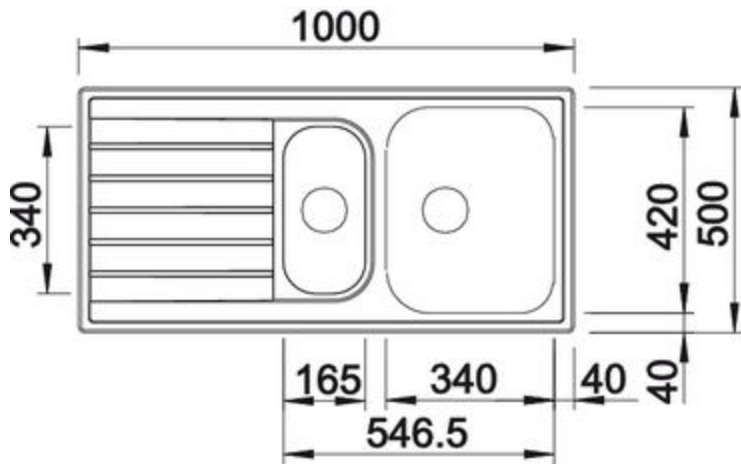

BLANCO LIVIT 6 S

Item No. BL450839

Pros

Modern look and generous size with ergonomic centre bowl

- Spacious drainer
- Functional colander can be hooked into main bowl

Surfaces

Stainless steel
18/10

Stainless steel 18/10

Item No. BL450839

Details

Top View

Side View

Front View

Scope of supply

waste fitting with space-saving pipe, 3 1/2" basket strainers

Design tips

Cabinet Width: 60 cm

Bowl depth: 155 mm / 130 mm

Cut out size: 982 x 482 x R15

Universal handing

Taps

BLANCO PEAK
chrome
BM4700CH

BLANCO MAX
chrome
BM5400CH

BLANCO SELECT 60/3
BL467730