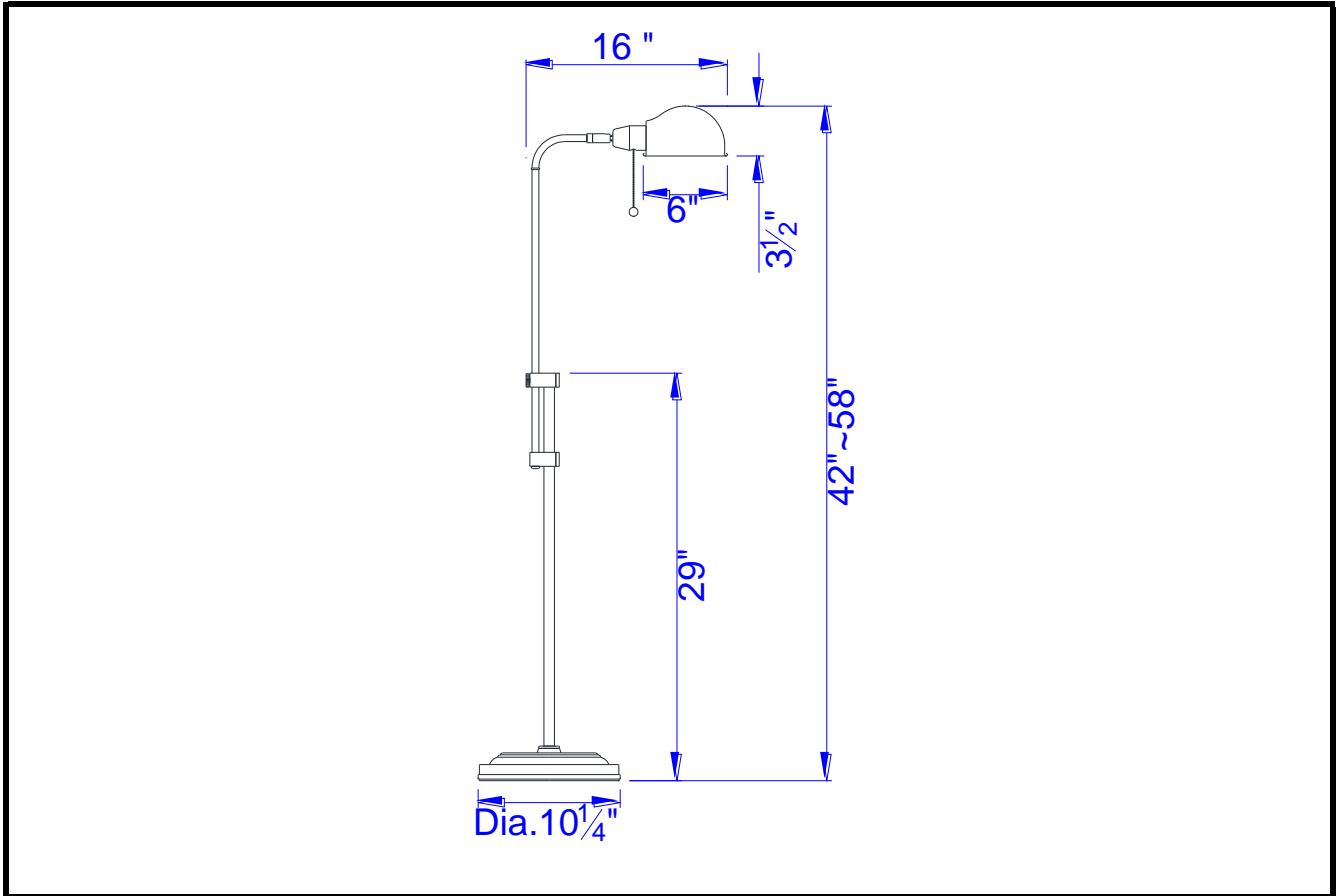

Type: _____
Project: _____
Catalog No.: _____
Lamp/Wattage: _____

Description: Metal Floor Lamp
Material: Metal
Finish : ORB (Oil Rubbed Bronze)
Height: 42~58"
Base Width: Dia. 10 1/4"
Wattage : 60W
Socket : Medium Base (E27)
Switch: On/off Pull-chain
Bulb: Incandescent, CFL
Wire Length: 6'
Wire Color: Black
Material: Metal
Shade size: Dia.6"xH3 1/2"