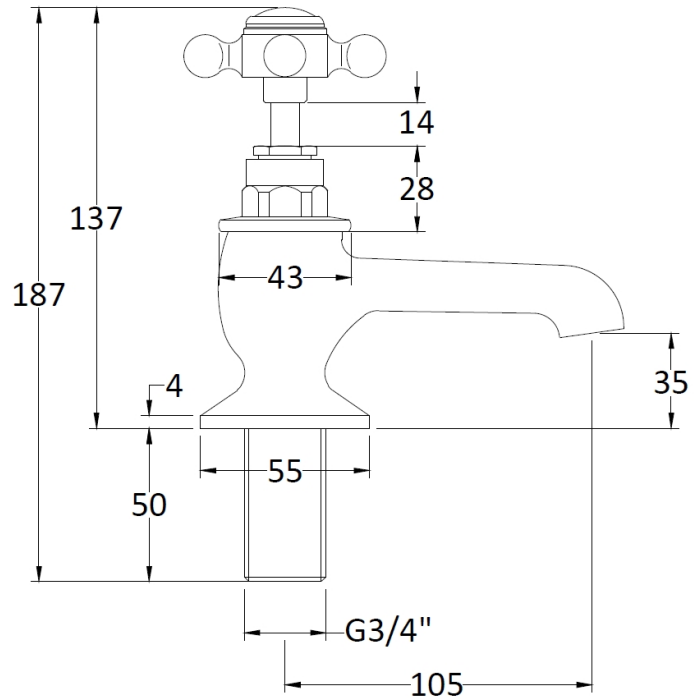

CUSTOMER DATA SHEET - BRASSWARE

SALES CODE: BC402HX

DESCRIPTION: Topaz Black Bath Taps

PRODUCT DIMENSIONS

Height (mm)	Width (mm)	Depth (mm)	Length (mm)	Nett Wgt Kg
137	66	119		1.7

PACKAGING DIMENSIONS

Height (mm)	Width (mm)	Depth (mm)	Gross Wgt Kg
55	160	260	1.9

PACKAGING DATA

Box Colour	White Cardboard Box		
Box Qty	1	Label Colour	White Label
Label Size	100 x 50	Label Qty	1

OUTER BOX DIMENSIONS (If Applicable)

Height (mm)	Width (mm)	Depth (mm)	Length (mm)	Gross Wgt Kg
300	270	500		19
Barcode	5055275868003			

PRODUCT DETAILS

Country of Origin	United Kingdom		
Fitting Instruction	Yes		
Product Material	Brass		
Control Type	Manual		
Waste Included	Waste Not Included		
WRAS Approval	No	Approval No.	N/A
Operating Pressure (bar)	0.1		
Valve/Cartridge Type	1/4 Turn Ceramic Disc		

Colour/Finish	Chrome									
Mount Type	Deck									
Waste Type	Not Applicable									
Flow Rates (L/min)	0.1	8.4	0.5		1	30.7	2	43.7	3	46.8
Pipe Size	22 mm (3/4" Bsp)									
Pipe Centres	N/A									