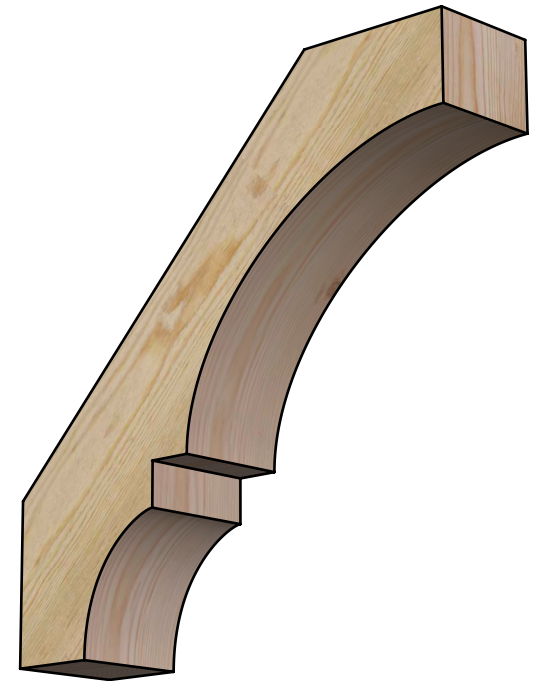

BRC04X18X18BOA00RDF

4"W X 18"D X 18"H BALBOA ROUGH SAWN BRACE, DOUGLAS FIR

SIDE

FRONT

EKENA MILLWORK
2300 WEST MAIN ST.
CLARKSVILLE, TX 75426
TOLL FREE: 866-607-0453
WWW.EKENAMILLWORK.COM

NOTES

1. INSTALLATION TO BE COMPLETED IN ACCORDANCE WITH MANUFACTURER'S SPECIFICATIONS.
2. DRAWING MAY NOT BE TO SCALE
3. THIS DRAWING IS INTENDED FOR DESIGN AND PLANNING PURPOSES ONLY.
4. ALL INFORMATION CONTAINED HEREIN WAS CURRENT AT THE TIME OF DEVELOPMENT BUT MUST BE REVIEWED AND APPROVED BY THE PRODUCT MANUFACTURER TO BE CONSIDERED ACCURATE.
5. PRODUCTS ARE NOT KILN DRIED. THIS ITEM IS UNIQUE AND WILL CONTAIN THE NATURAL VARIATIONS THAT THE WOOD SPECIES OFFERS. THIS MAY RESULT IN VARIATIONS UP TO 1/4"