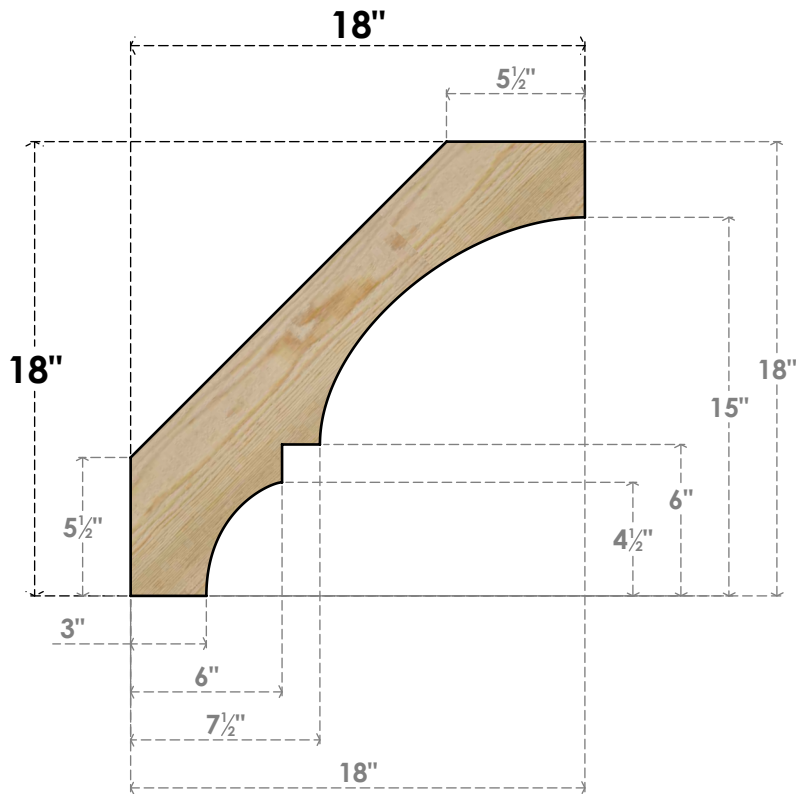

BRC04X18X18BOA00RDF

4"W X 18"D X 18"H BALBOA ROUGH SAWN BRACE, DOUGLAS FIR

SIDE

FRONT

EKENA MILLWORK
2300 WEST MAIN ST.
CLARKSVILLE, TX 75426
TOLL FREE: 866-607-0453
WWW.EKENAMILLWORK.COM

NOTES

1. INSTALLATION TO BE COMPLETED IN ACCORDANCE WITH MANUFACTURER'S SPECIFICATIONS.
2. DRAWING MAY NOT BE TO SCALE
3. THIS DRAWING IS INTENDED FOR DESIGN AND PLANNING PURPOSES ONLY.
4. ALL INFORMATION CONTAINED HEREIN WAS CURRENT AT THE TIME OF DEVELOPMENT BUT MUST BE REVIEWED AND APPROVED BY THE PRODUCT MANUFACTURER TO BE CONSIDERED ACCURATE.
5. PRODUCTS ARE NOT KILN DRIED. THIS ITEM IS UNIQUE AND WILL CONTAIN THE NATURAL VARIATIONS THAT THE WOOD SPECIES OFFERS. THIS MAY RESULT IN VARIATIONS UP TO 1/4"