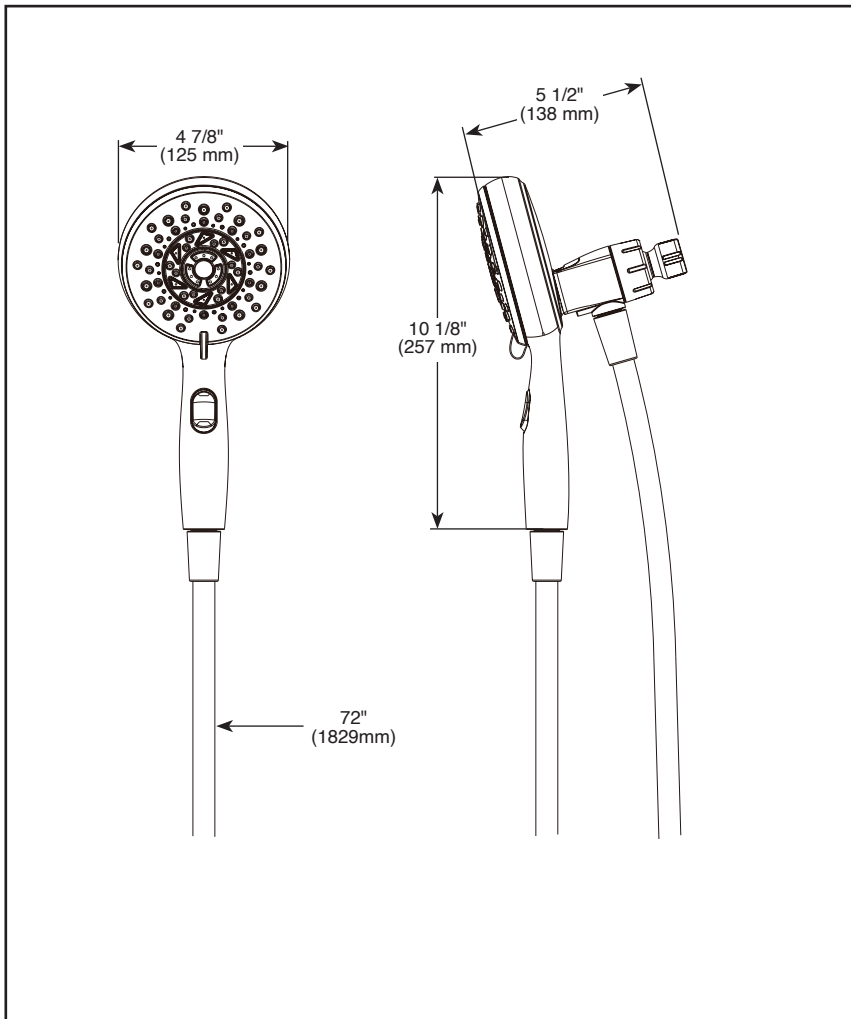

see what Delta can doSM

SUREDOCK[®] MAGNETIC HAND SHOWER

■ 6-Spray Setting Hand Shower

FEATURES:

- Touch-Clean[®] Spray Holes
- MagnaTite[®] Docking

STANDARD SPECIFICATIONS:

- Max flow rate 1.75 gpm @ 80 psi, 6.6 L/min @ 550 kPa
- Hand shower with six spray settings - pause is a non-positive shut-off
- Push-button activates pause
- Easy-turn dial to change hand shower sprays.
- Fits standard 1/2"-14 NPT pipe fitting
- SureDock[®] Magnetic allows for easy and secure docking for hands-free showering
- 72" (1829 mm) metal hose.
- 72" (1829 mm) UltraFlex[®] hose (BL finish only)
- 6 Spray settings include: Full Body Spray, Full Spray with Massage, Massaging Spray, Shampoo Rinsing Spray, Shampoo Rinsing Spray with Massage, and Pause

COMPLIES WITH:

- ASME A112.18.1 / CSA B125.1
- EPA WaterSense[®]

▲ Designate proper finish suffix

Delta Faucet Company reserves the right (1) to make changes in specifications and materials, and (2) to change or discontinue models, both without notice or obligation. Dimensions are for reference only. See current full-line price book or www.deltafaucet.com for finish options and product availability.