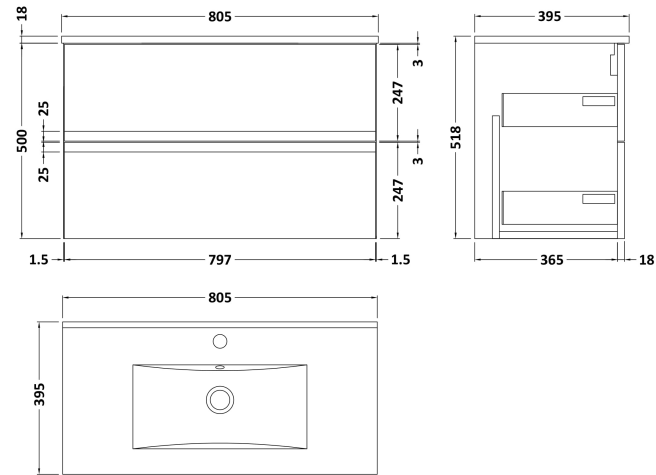

Sales Code: URB306B

Description: 800 W/H 2-Drawer Unit & Basin 2

Packaging Details

Barcode: 5056211892717

Sales Code: URB395

Description: 800 W/H 2-Drawer Unit

Product Dimensions

Height (mm):	500
Width (mm):	810
Depth (mm):	383
Nett Weight (kg):	24.5

Packaging Dimensions

Height (mm):	500
Width (mm):	795
Depth (mm):	383
Gross Weight (kg):	25

Packaging Data

Box Colour:	Brown Cardboard Box
Box Qty:	1
Label Size:	100 x 50
Label Colour:	White Label
Label Qty:	2

Sales Code: NVM005

Description: Minimalist Basin 800mm

Product Dimensions

Height (mm):	170
Width (mm):	800
Depth (mm):	390
Nett Weight (kg):	16.9

Packaging Dimensions

Height (mm):	400
Width (mm):	820
Depth (mm):	200
Gross Weight (kg):	16.9

Packaging Data

Box Colour:	Brown Cardboard Box - Printed
Box Qty:	1
Label Size:	100 x 50
Label Colour:	White Label
Label Qty:	2

Outer Box Dimensions (If Applicable)

Height (mm):	
Width (mm):	
Depth (mm):	
Gross Weight (kg):	
Barcode:	5055146194675