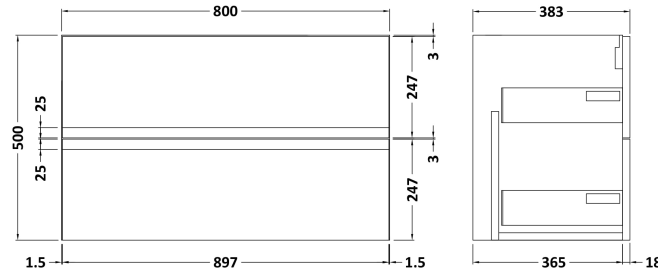

Sales Code: URB306B

Description: 800 W/H 2-Drawer Unit & Basin 2

Packaging Details

Barcode: 5056211892717

Sales Code: URB395

Description: 800 W/H 2-Drawer Unit

Product Dimensions

Height (mm):	500
Width (mm):	810
Depth (mm):	383
Nett Weight (kg):	24.5

Packaging Dimensions

Height (mm):	500
Width (mm):	795
Depth (mm):	383
Gross Weight (kg):	25

Packaging Data

Box Colour:	Brown Cardboard Box
Box Qty:	1
Label Size:	100 x 50
Label Colour:	White Label
Label Qty:	2

Sales Code: NVM005

Description: Minimalist Basin 800mm

Product Dimensions

Height (mm):	170
Width (mm):	800
Depth (mm):	390
Nett Weight (kg):	16.9

Packaging Dimensions

Height (mm):	400
Width (mm):	820
Depth (mm):	200
Gross Weight (kg):	16.9

Packaging Data

Box Colour:	Brown Cardboard Box - Printed
Box Qty:	1
Label Size:	100 x 50
Label Colour:	White Label
Label Qty:	2

Outer Box Dimensions (If Applicable)

Height (mm):	
Width (mm):	
Depth (mm):	
Gross Weight (kg):	
Barcode:	5055146194675