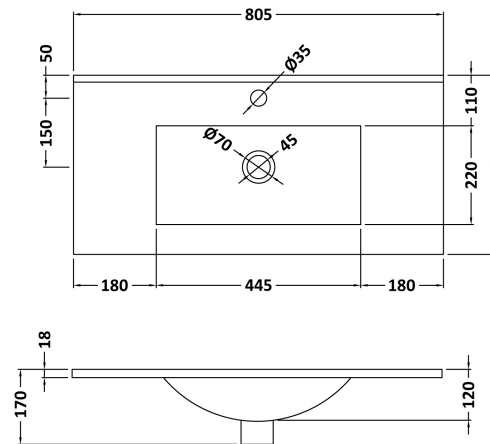

Sales Code: URB306B

Description: 800 W/H 2-Drawer Unit & Basin 2

Packaging Details

Barcode: 5056211892717

Sales Code: URB395

Description: 800 W/H 2-Drawer Unit

Product Dimensions

Height (mm):	500
Width (mm):	810
Depth (mm):	383
Nett Weight (kg):	24.5

Packaging Dimensions

Height (mm):	500
Width (mm):	795
Depth (mm):	383
Gross Weight (kg):	25

Packaging Data

Box Colour:	Brown Cardboard Box
Box Qty:	1
Label Size:	100 x 50
Label Colour:	White Label
Label Qty:	2

Sales Code: NVM005

Description: Minimalist Basin 800mm

Product Dimensions

Height (mm):	170
Width (mm):	800
Depth (mm):	390
Nett Weight (kg):	16.9

Packaging Dimensions

Height (mm):	400
Width (mm):	820
Depth (mm):	200
Gross Weight (kg):	16.9

Packaging Data

Box Colour:	Brown Cardboard Box - Printed
Box Qty:	1
Label Size:	100 x 50
Label Colour:	White Label
Label Qty:	2

Outer Box Dimensions (If Applicable)

Height (mm):	
Width (mm):	
Depth (mm):	
Gross Weight (kg):	
Barcode:	5055146194675