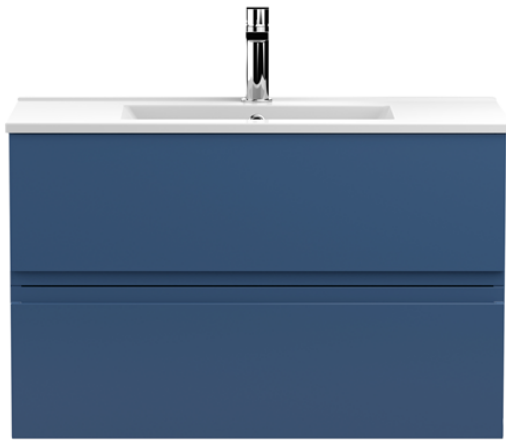

Sales Code: URB306B

Description: 800 W/H 2-Drawer Unit & Basin 2

Packaging Details

Barcode: 5056211892717

Sales Code: URB395

Description: 800 W/H 2-Drawer Unit

Product Dimensions

Height (mm):	500
Width (mm):	810
Depth (mm):	383
Nett Weight (kg):	24.5

Packaging Dimensions

Height (mm):	500
Width (mm):	795
Depth (mm):	383
Gross Weight (kg):	25

Packaging Data

Box Colour:	Brown Cardboard Box
Box Qty:	1
Label Size:	100 x 50
Label Colour:	White Label
Label Qty:	2

Outer Box Dimensions (If Applicable)

Height (mm):	
Width (mm):	
Depth (mm):	
Gross Weight (kg):	
Barcode:	5056211890539

Product Details

Country of Origin:	China
Fitting Instruction:	No
Certification:	FSC: Yes CE: N/A
Colour:	Satin Blue
Construction Method:	Cam & Wood Dowel
Construction Type:	Rigid
Cabinet Finish:	MFC Painted Matt
Fascia Finish:	Mdf Painted Matt
Cabinet Thickness (mm):	18
Fascia Thickness (mm):	18
Drawer Included:	Yes
Drawer Type:	80mm High Metal Softclose
No of Shelves:	0
Hinge Type:	Not Applicable
Hinge Included:	No
Adjustable Legs:	No
Fixings Included:	Yes
Handle Style:	Not Applicable
Handle Included:	No, Not Required
Waste Shroud:	Yes
Handle Type:	Handleless

Sales Code: NVM005

Description: Minimalist Basin 800mm

Product Dimensions

Height (mm):	170
Width (mm):	800
Depth (mm):	390
Nett Weight (kg):	16.9

Packaging Dimensions

Height (mm):	400
Width (mm):	820
Depth (mm):	200
Gross Weight (kg):	16.9