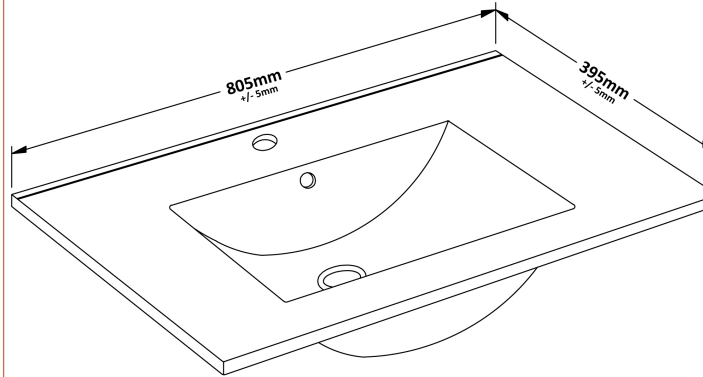

Sales Code: URB306B

Description: 800 W/H 2-Drawer Unit & Basin 2

Packaging Details

Barcode: 5056211892717

Sales Code: URB395

Description: 800 W/H 2-Drawer Unit

Product Dimensions

Height (mm):	500
Width (mm):	810
Depth (mm):	383
Nett Weight (kg):	24.5

Packaging Dimensions

Height (mm):	500
Width (mm):	795
Depth (mm):	383
Gross Weight (kg):	25

Packaging Data

Box Colour:	Brown Cardboard Box
Box Qty:	1
Label Size:	100 x 50
Label Colour:	White Label
Label Qty:	2

Outer Box Dimensions (If Applicable)

Height (mm):	
Width (mm):	
Depth (mm):	
Gross Weight (kg):	
Barcode:	5056211890539

Product Details

Country of Origin:	China
Fitting Instruction:	No
Certification:	FSC: Yes CE: N/A
Colour:	Satin Blue
Construction Method:	Cam & Wood Dowel
Construction Type:	Rigid
Cabinet Finish:	MFC Painted Matt
Fascia Finish:	Mdf Painted Matt
Cabinet Thickness (mm):	18
Fascia Thickness (mm):	18
Drawer Included:	Yes
Drawer Type:	80mm High Metal Softclose
No of Shelves:	0
Hinge Type:	Not Applicable
Hinge Included:	No
Adjustable Legs:	No
Fixings Included:	Yes
Handle Style:	Not Applicable
Handle Included:	No, Not Required
Waste Shroud:	Yes
Handle Type:	Handleless

Sales Code: NVM005

Description: Minimalist Basin 800mm

Product Dimensions

Height (mm):	170
Width (mm):	800
Depth (mm):	390
Nett Weight (kg):	16.9

Packaging Dimensions

Height (mm):	400
Width (mm):	820
Depth (mm):	200
Gross Weight (kg):	16.9