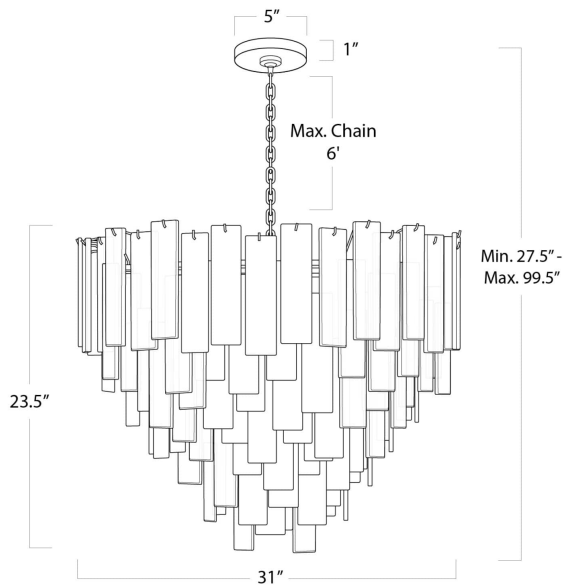

REGINA ANDREW

DETROIT

SPECIFICATION SHEET

Glacier Chandelier Large 16-1290

HEIGHT	27.5
WIDTH	31
DEPTH	31
SHADE DIMS	N/A
SHADE COLOR	N/A
BULB QTY	16
BULB TYPE	B Type Candelabra Base (E12)
SOCKET	E12 Candelabra
WATTAGE	60 Watt Max
WIRING TYPE	Hard Wire
MATERIAL	Glass
FINISH	N/A
NOTES	10 ft of cord 6 ft of chain
FREIGHT ONLY	No