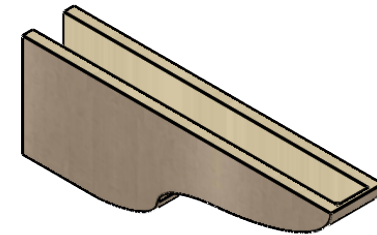

# ITEM NUMBER: CORU05X30X10GRNRCPR

5"W X 30"D X 10"H SERIES 3 THIN GREENSBORO ROUGH CEDAR  
TIMBERTHANE FAUX WOOD CORBEL, PRIMED

**SIDE PROFILE**

**FRONT PROFILE**

**ISOMETRIC**

EKENA MILLWORK  
2300 WEST MAIN ST.  
CLARKSVILLE, TX 75426  
TOLL FREE: 866-607-0453  
WWW.EKENAMILLWORK.COM