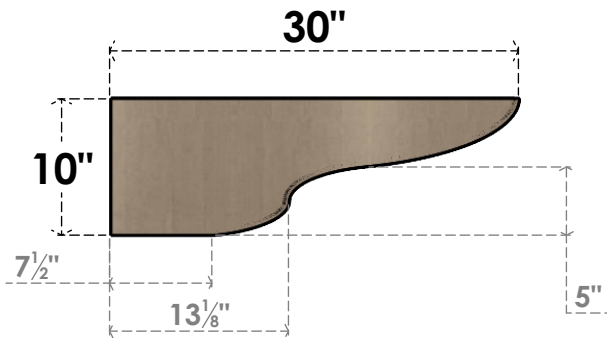

# ITEM NUMBER: CORU05X30X10GRNRCPR

5"W X 30"D X 10"H SERIES 3 THIN GREENSBORO ROUGH CEDAR  
TIMBERTHANE FAUX WOOD CORBEL, PRIMED

**SIDE PROFILE**

**FRONT PROFILE**

**ISOMETRIC**

EKENA MILLWORK  
2300 WEST MAIN ST.  
CLARKSVILLE, TX 75426  
TOLL FREE: 866-607-0453  
WWW.EKENAMILLWORK.COM

NOTES

1. INSTALLATION TO BE COMPLETED IN ACCORDANCE WITH MANUFACTURER'S SPECIFICATIONS.
2. DRAWING MAY NOT BE TO SCALE
3. THIS DRAWING IS INTENDED FOR DESIGN AND PLANNING PURPOSES ONLY.
4. ALL INFORMATION CONTAINED HEREIN WAS CURRENT AT THE TIME OF DEVELOPMENT BUT MUST BE REVIEWED AND APPROVED BY THE PRODUCT MANUFACTURER TO BE CONSIDERED ACCURATE.
5. TIMBERTHANE ARCHITECTURAL PRODUCTS ARE MADE FROM HIGH DENSITY URETHANE AND COME FACTORY PRIMED