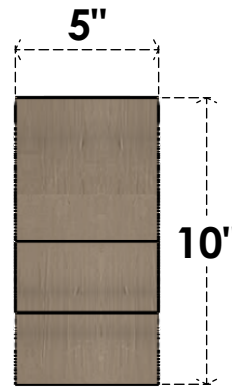

# ITEM NUMBER: CORU05X30X10GRNRCPR

5"W X 30"D X 10"H SERIES 3 THIN GREENSBORO ROUGH CEDAR  
TIMBERTHANE FAUX WOOD CORBEL, PRIMED

**SIDE PROFILE**

**FRONT PROFILE**

**ISOMETRIC**

EKENA MILLWORK  
2300 WEST MAIN ST.  
CLARKSVILLE, TX 75426  
TOLL FREE: 866-607-0453  
WWW.EKENAMILLWORK.COM

NOTES

1. INSTALLATION TO BE COMPLETED IN ACCORDANCE WITH MANUFACTURER'S SPECIFICATIONS.
2. DRAWING MAY NOT BE TO SCALE
3. THIS DRAWING IS INTENDED FOR DESIGN AND PLANNING PURPOSES ONLY.
4. ALL INFORMATION CONTAINED HEREIN WAS CURRENT AT THE TIME OF DEVELOPMENT BUT MUST BE REVIEWED AND APPROVED BY THE PRODUCT MANUFACTURER TO BE CONSIDERED ACCURATE.
5. TIMBERTHANE ARCHITECTURAL PRODUCTS ARE MADE FROM HIGH DENSITY URETHANE AND COME FACTORY PRIMED