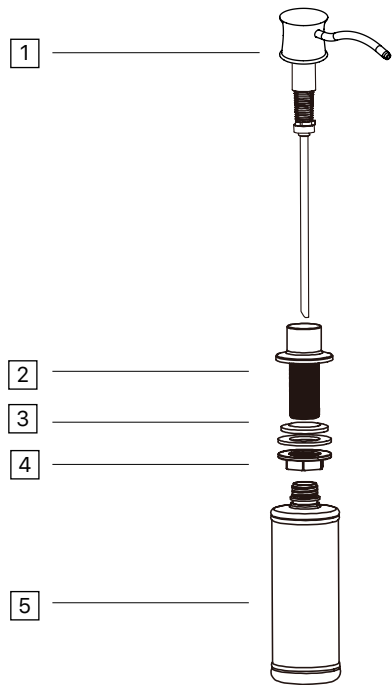

## Installation Guide

KSD101

## DIMENSIONS

## PARTS

1	Pump
2	Neck
3	Washer
4	Nut
5	Soap Container