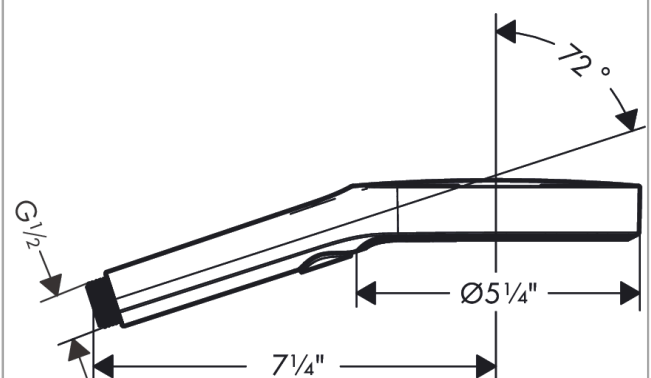

Rainfinity

Handshower 130 3-Jet, 2.5 GPM

Finishes : **chrome** Part no. : **26864001**

Description

Features

- Spray modes: PowderRain, Intense PowderRain, MonoRain
- Select button for comfortable alternation of spray modes
- Spray face surface: graphite, easy cleanable aluminium spray disc
- Flow: 2.5 GPM (9.5 L/Min)

Item details

List Price \$ 197.00

Technology

Design awards

reddot award 2019
best of the best

Compliance

Product image

Scale drawing