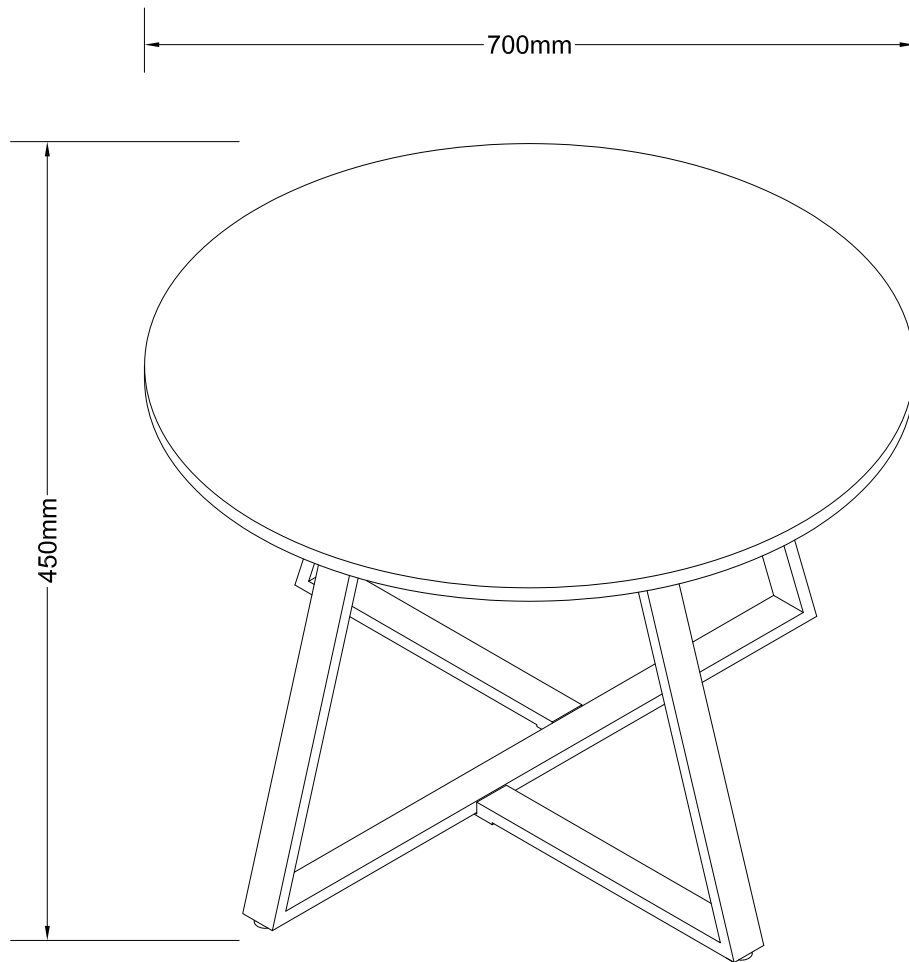

NORTH AMERICA

E-mail: support@evajoy.co

MANUFACTURER

Manufacturer: Shenzhen Danya Technology Co.,Ltd.

Address: Room 3323, Building C. Galaxy World Phase II, Minle Community, Minzhi Street, Longhua District, ShenZhen.China

MADE IN CHINA

WARRANTY

This product is covered with EVAJOY product and warranty for 12 Months from the date of its original purchase. If any problems occur, Please contact the EVAJOY Customer Care Centre via the contact Information listed in this User Guide.