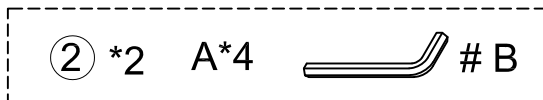

STEP2

Fully tighten all Allen Bolts using (B) Allen Wrench at this time.