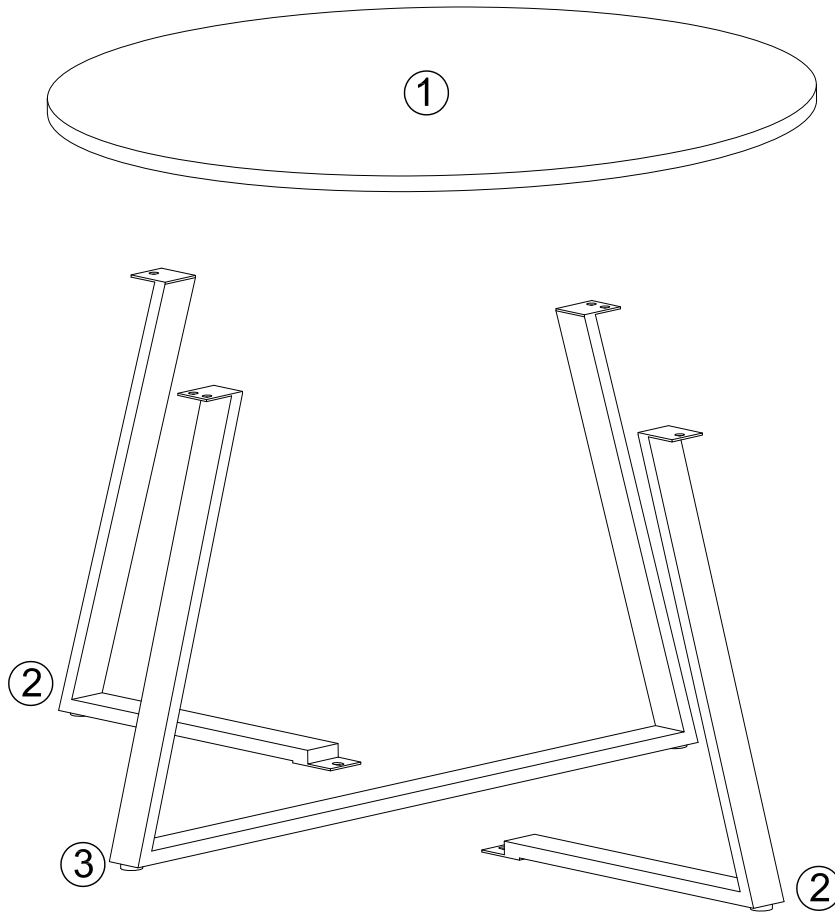

Explore Life's Joy with Us

Assembly Instruction

Coffee Table

Model No.:EJ-LRF001

Recomm 1Person

Approx 15 minutes

Recommended Maximum Weight

WARNING

Parts Identification

Hardware Identification

Allen Bolt
Ø1/4"*12mm

A*8

Allen Wrench
M4

B*1

Extra hardware is enclosed for your convenience.

STEP1