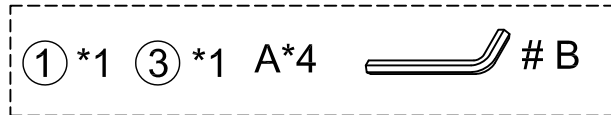

Parts Identification

Hardware Identification

Allen Bolt
Ø1/4"*12mm

A*8

Allen Wrench
M4

B*1

Extra hardware is enclosed for your convenience.

STEP1