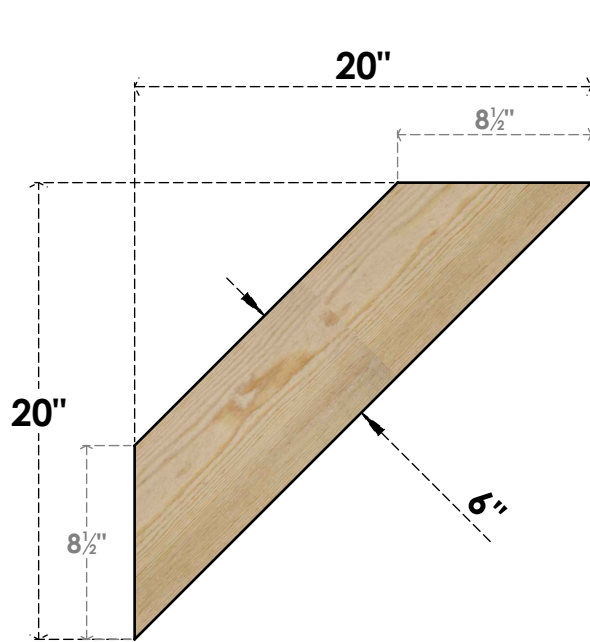

BRC06X20X20TRA00RDF

6"W X 20"D X 20"H TRADITIONAL ROUGH SAWN BRACE, DOUGLAS FIR

SIDE

FRONT

EKENA MILLWORK
2300 WEST MAIN ST.
CLARKSVILLE, TX 75426
TOLL FREE: 866-607-0453
WWW.EKENAMILLWORK.COM

NOTES

1. INSTALLATION TO BE COMPLETED IN ACCORDANCE WITH MANUFACTURER'S SPECIFICATIONS.
2. DRAWING MAY NOT BE TO SCALE
3. THIS DRAWING IS INTENDED FOR DESIGN AND PLANNING PURPOSES ONLY.
4. ALL INFORMATION CONTAINED HEREIN WAS CURRENT AT THE TIME OF DEVELOPMENT BUT MUST BE REVIEWED AND APPROVED BY THE PRODUCT MANUFACTURER TO BE CONSIDERED ACCURATE.
5. PRODUCTS ARE NOT KILN DRIED. THIS ITEM IS UNIQUE AND WILL CONTAIN THE NATURAL VARIATIONS THAT THE WOOD SPECIES OFFERS. THIS MAY RESULT IN VARIATIONS UP TO 1/4"