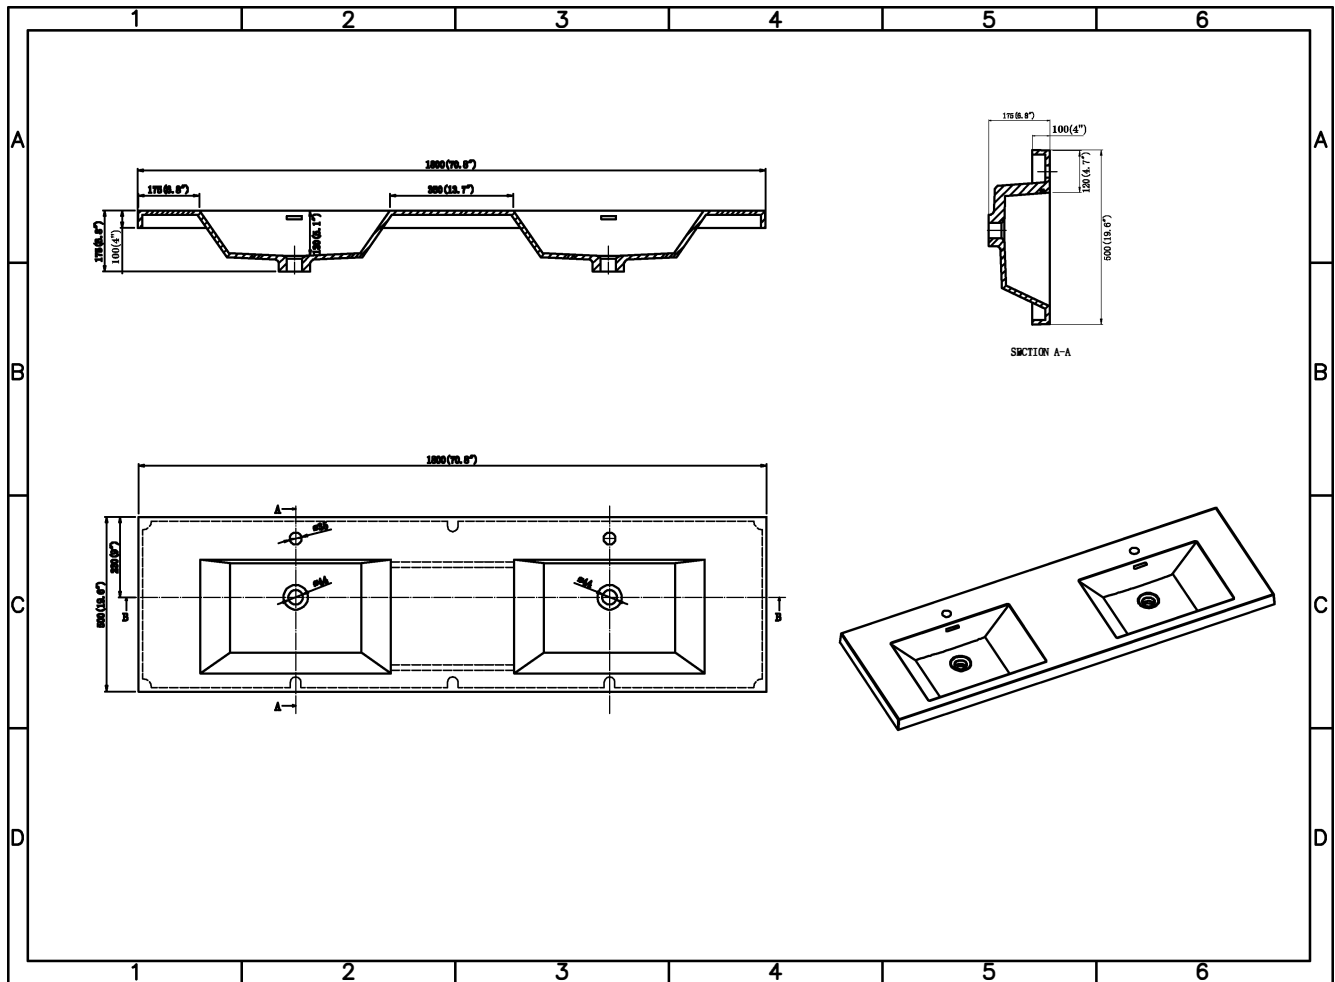

Dimensions

BASIN DIMENSIONS (inch)

Sink Size	Length (from left to right)	Width (from front to back)	Depth (from top to bottom)	Distance between the side of the faucet hole and the back edge of the basin	Distance between the center of the faucet hole and the back edge of the top	Distance between the center of the drain hole and the back edge of the top	Distance between the center of the faucet/drain hole and closer side edge of the top	Distance between two faucet/drain holes (center to center)	Distance between the two basins
									
24" SINK	19	13	5	1.75	2.5	9.25	12	/	/
30" SINK	21.25	13	5	1.75	2.5	9.25	15	/	/
36" SINK	21.25	13	5	1.75	2.5	9.25	17.75	/	/
42" SINK	21.25	13	5	1.75	2.5	9.25	21.25	/	/
48" SINK	24	13	5	1.75	2.5	9.25	23.5	/	/
60"S SINK	24	13	5	1.75	2.5	9.25	29.5	/	/
60"D SINK	21.25	13	5	1.75	2.5	9.25	14.75	29.5	8
72"D SINK	21.25	13	5	1.75	2.5	9.25	17.75	35.5	14
84"D SINK	24.25	13	5	1.75	2.5	9.25	21	41.5	17.5

Faucet Hole: ϕ 1.35

Drain Hole: ϕ 1.75