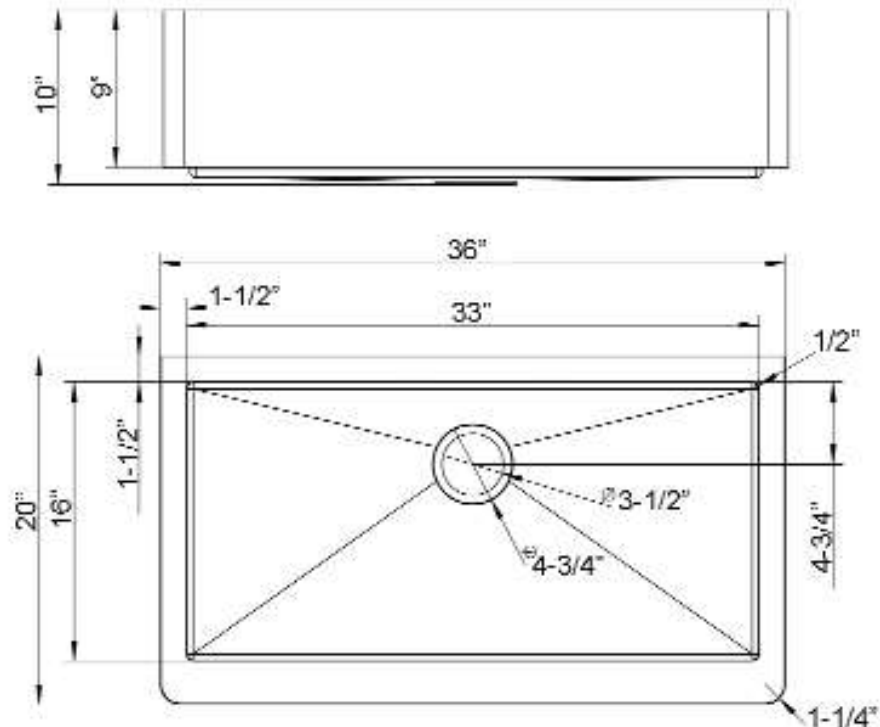

36" ADRIANO SINGLE BOWL FARMER SINK

Cat. No
FSSSB2008-SS

W: 36"
D: 20"
H: 10"

***Please do NOT cut hole without template or actual product.**

Interior Dimensions:

Basin Interior: 33" W x 16" D
Basin Depth: 9"

Features:

- ▶ Solid 16 gauge, 304 grade metal construction
- ▶ Coating and pads for sound insulation
- ▶ Tight radius corners
- ▶ Template included
- ▶ Easy maintenance with matte finish
- ▶ Side rim width is 1-1/2"
- ▶ Front rim width is 2-1/2"
- ▶ Drain is 3-1/2"
- ▶ Wire grid available to purchase separately, **FSSSB2008-Wire**

Dimensions of fixture are nominal and may vary within the range of tolerances established by ANSI Standard A112.19.2. Dimensions and specifications subject to change without notice.