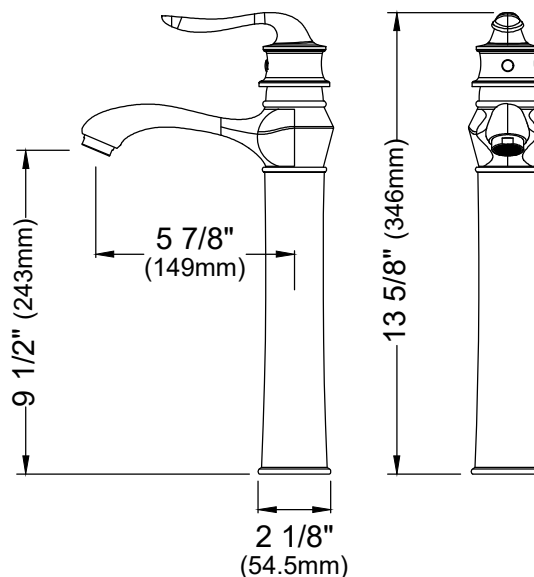

Listing and certifications:
cUPC, ASME A112.18.1/CSA B125.1
ADA compliant

Limited Lifetime Warranty

We reserve the right to update product specifications without notice. Please visit karran.com for the most current specification sheets. All dimensions are accurate to 1/4". REV 12-2025