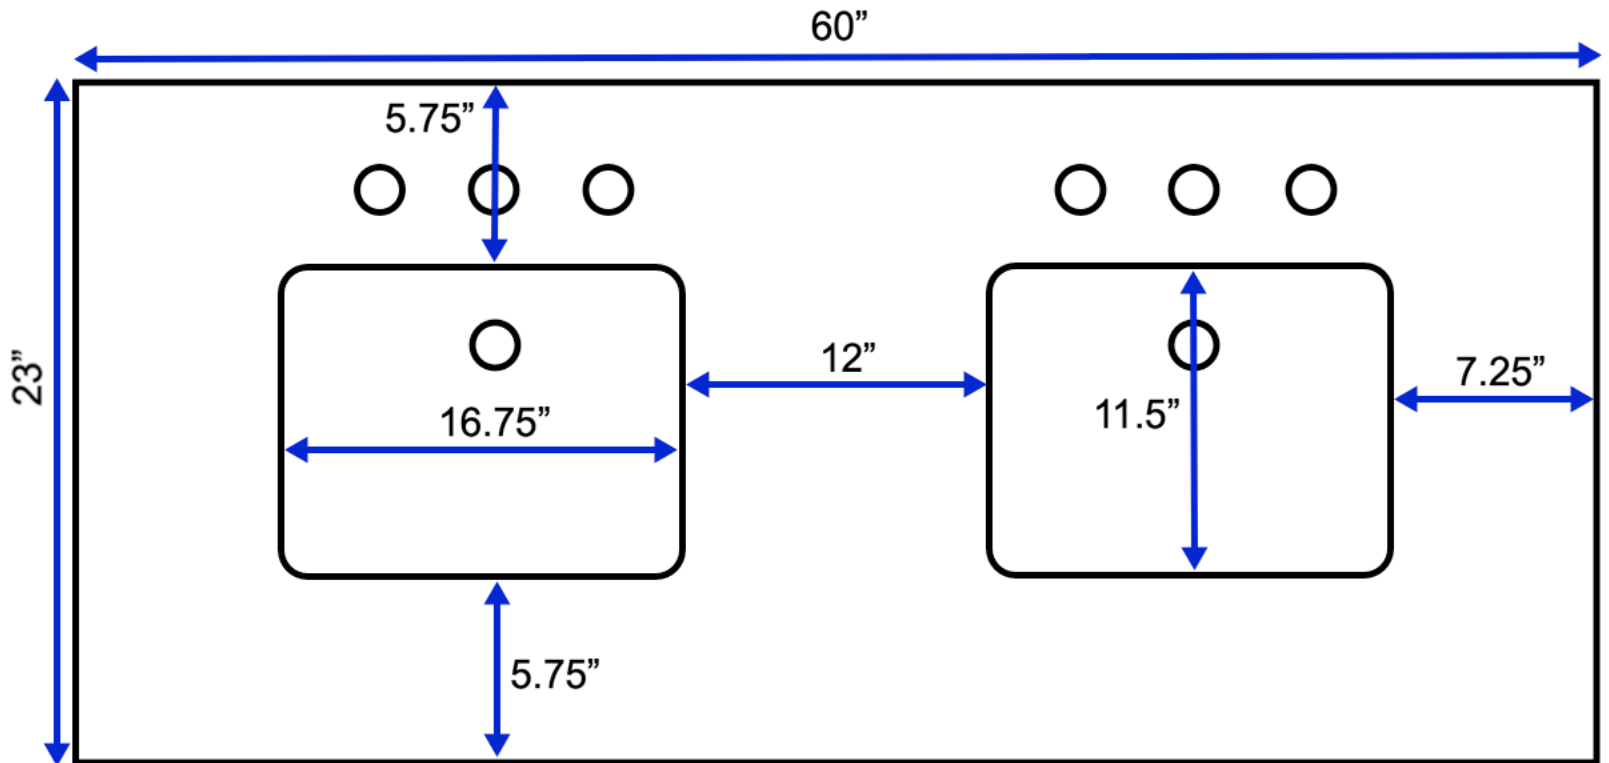

Avery 60-inch Double Vanity (Top View)

All measurements are approximate and rounded to the nearest quarter inch.
Please allow for a slight margin of error.