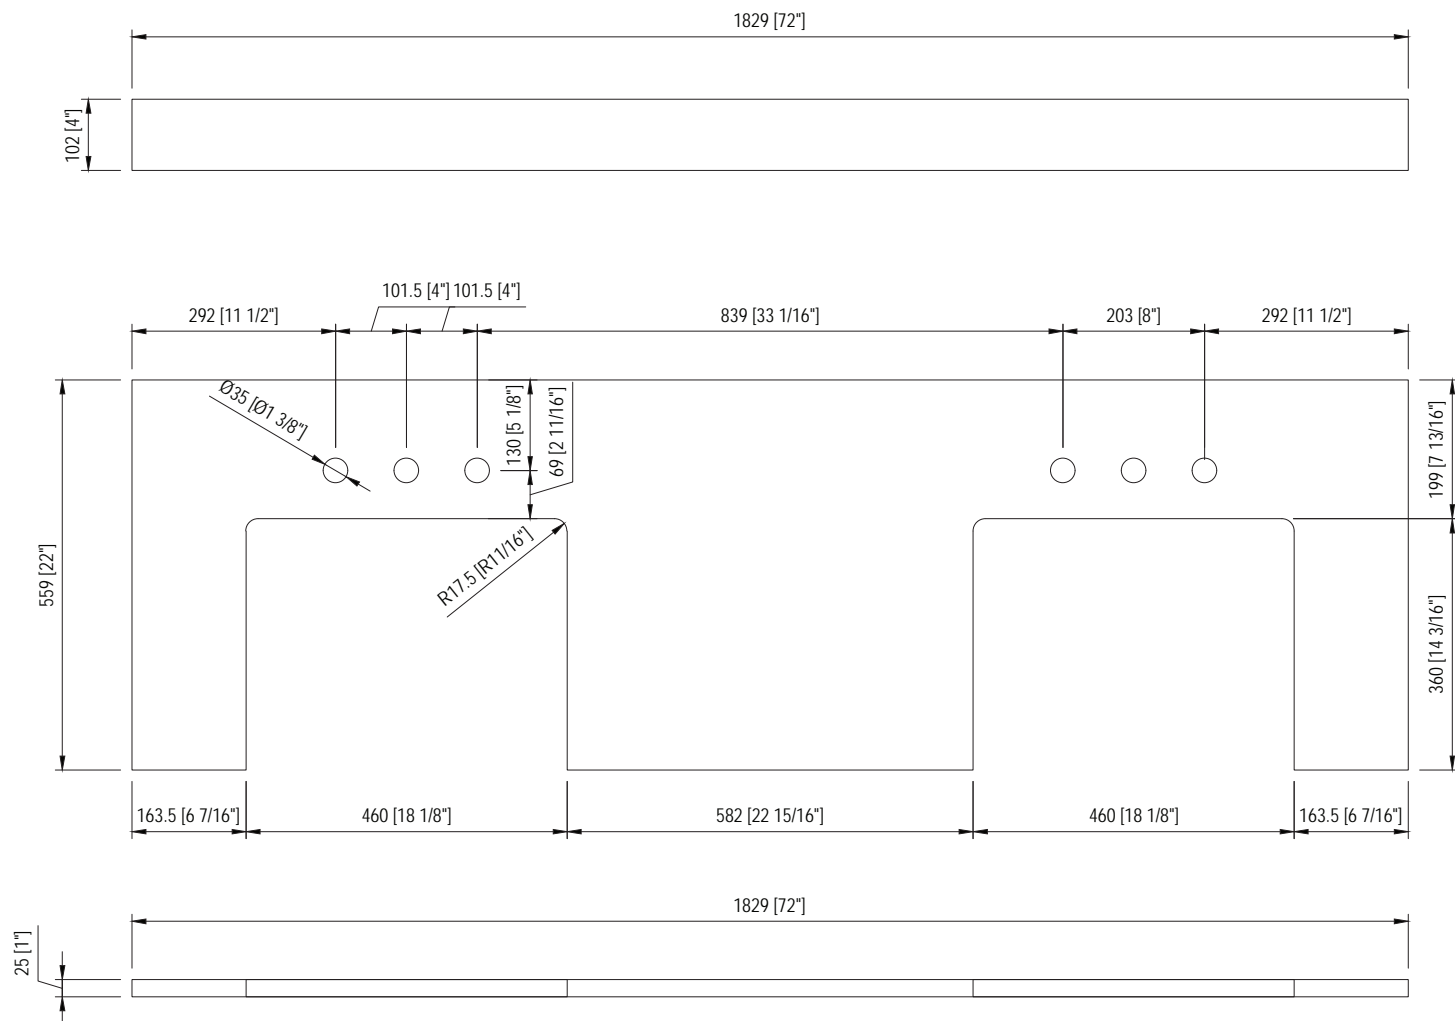

TOP VIEW

SIDE VIEW

FRONT VIEW

BACK VIEW

520 [20 1/2"] \pm 2mm

210 [8 1/4"] \pm 2mm

500 [19 11/16"] \pm 2mm

390 [15 3/8"] \pm 2mm

385 [15 3/16"] \pm 2mm

1829 [72"]

921 [36 1/4"]

25 [1"]