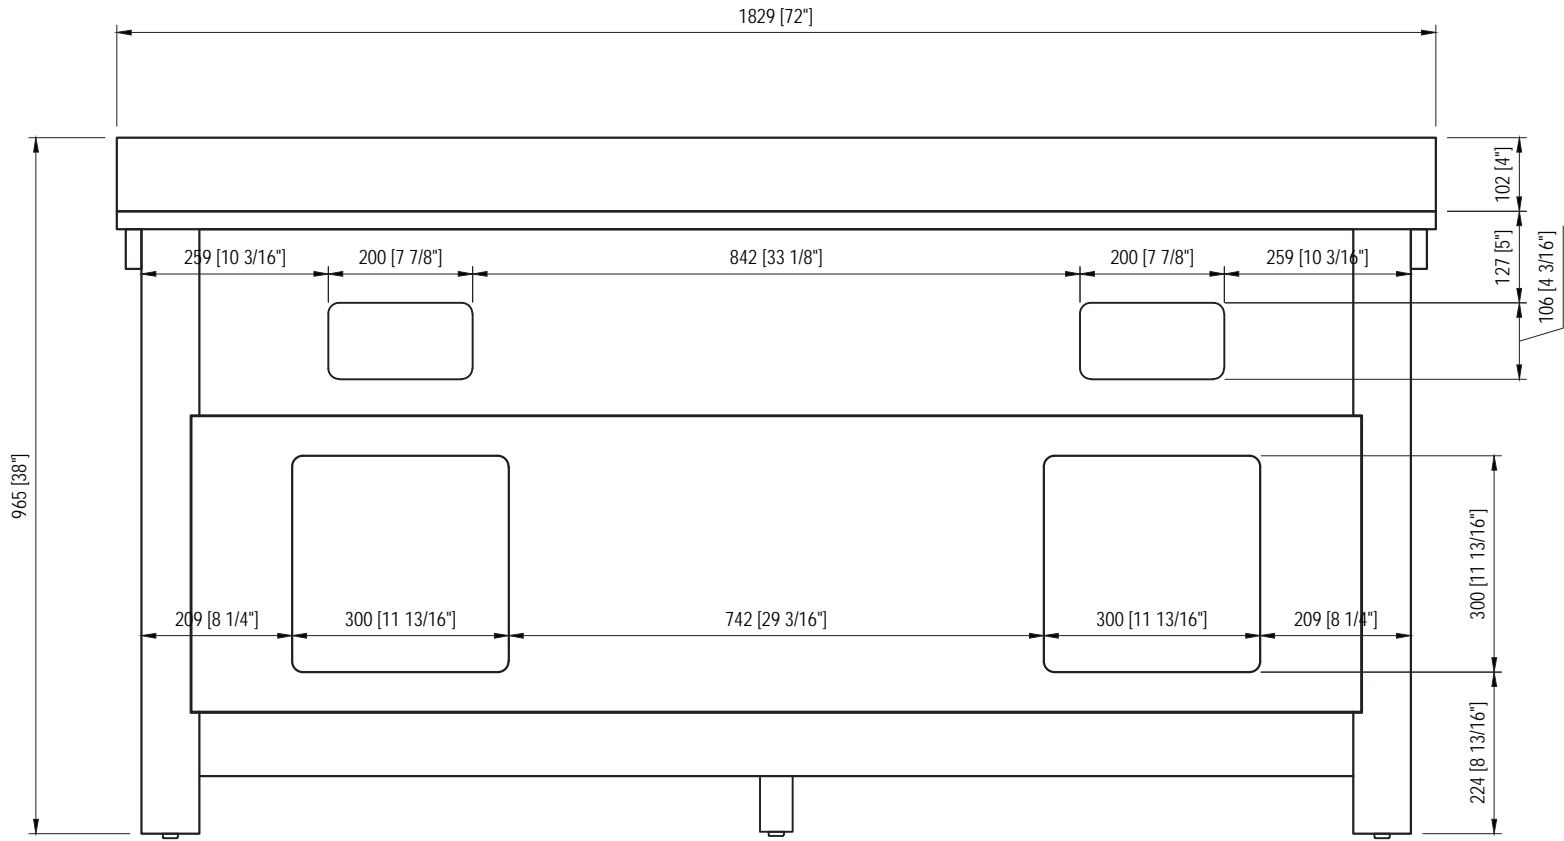

TOP VIEW

SIDE VIEW

FRONT VIEW

BACK VIEW

520 [20 1/2"] \pm 2mm

210 [8 1/4"] \pm 2mm

500 [19 11/16"] \pm 2mm

390 [15 3/8"] \pm 2mm

385 [15 3/16"] \pm 2mm

1829 [72"]

921 [36 1/4"]

25 [1"]