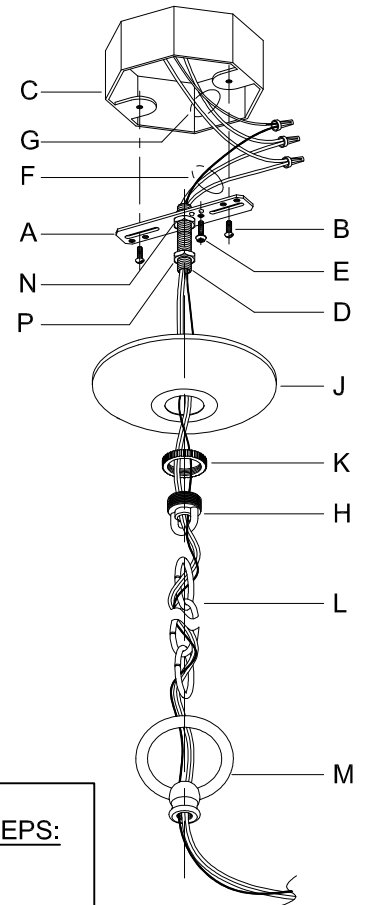

Assembly & Installation Instructions

CAUTION: Read instructions carefully and turn electricity off at main circuit breaker panel before beginning installation.

WARNING - If any Special Control Devices are used with this Fixture, Follow the Instructions Carefully to assure full compliance with N.E.C. requirements. If there are any questions, contact a Qualified Electrical Contractor.
WARNING - This product contains chemicals known to the State of California to cause cancer, birth defects and /or other reproductive harm. Thoroughly wash hands after installing, handling, cleaning, or otherwise touching this product.
CAUTION - All glass is fragile, use care when handling Glass component(s) and or Lamp(s).

CANOPY MOUNTING & WIRE CONNECTION ASSEMBLY STEPS:

1. D,E → A
2. B,A → C
3. N,P,H → D
4. P → H (TO LOCK) (À VERROUILLER) (APRETAR)
5. F → M
6. M → Q
7. L → M
8. J,K → L
9. L → H
10. F → L,K,J,H,D
11. F → G
12. J,K → H

B, C, G & R
 (NOT FURNISHED)
 (NON FOURNIE)
 (NO INCLUIDA)

FIXTURE ASSEMBLY STEPS:

1. S → T
2. R → T

Instructions d'Assemblage et Installation

MISE EN GARDE: Lire les instructions avec soin et couper le courant au disjoncteur central avant de commencer l'installation.