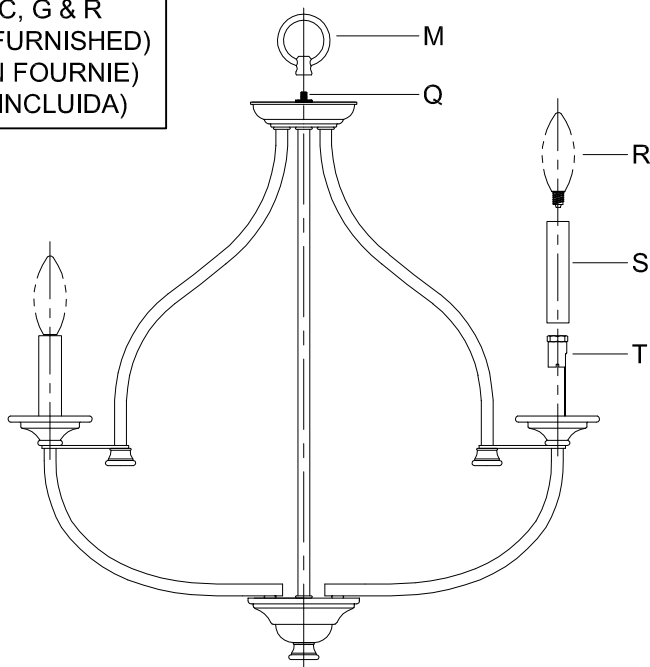

Assembly & Installation Instructions

CAUTION: Read instructions carefully and turn electricity off at main circuit breaker panel before beginning installation.

WARNING - If any Special Control Devices are used with this Fixture, Follow the Instructions Carefully to assure full compliance with N.E.C. requirements. If there are any questions, contact a Qualified Electrical Contractor.
WARNING - This product contains chemicals known to the State of California to cause cancer, birth defects and /or other reproductive harm. Thoroughly wash hands after installing, handling, cleaning, or otherwise touching this product.
CAUTION - All glass is fragile, use care when handling Glass component(s) and or Lamp(s).

CANOPY MOUNTING & WIRE CONNECTION ASSEMBLY STEPS:

1. D,E → A
2. B,A → C
3. N,P,H → D
4. P → H (TO LOCK) (À VERROUILLER) (APRETAR)
5. F → M
6. M → Q
7. L → M
8. J,K → L
9. L → H
10. F → L,K,J,H,D
11. F → G
12. J,K → H

B, C, G & R
 (NOT FURNISHED)
 (NON FOURNIE)
 (NO INCLUIDA)

FIXTURE ASSEMBLY STEPS:

1. S → T
2. R → T

Instructions d'Assemblage et Installation

MISE EN GARDE: Lire les instructions avec soin et couper le courant au disjoncteur central avant de commencer l'installation.