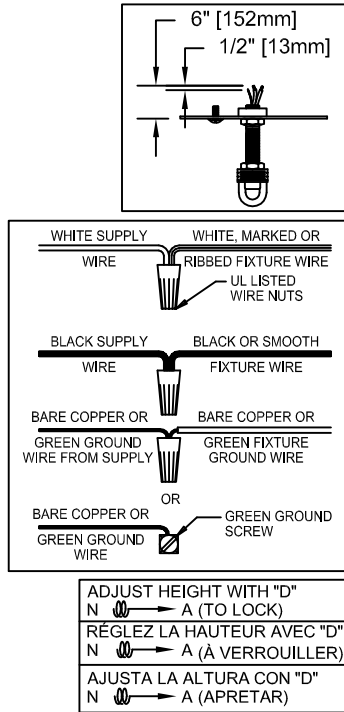

Assembly & Installation Instructions

CAUTION: Read instructions carefully and turn electricity off at main circuit breaker panel before beginning installation.

WARNING - If any Special Control Devices are used with this Fixture, Follow the Instructions Carefully to assure full compliance with N.E.C. requirements. If there are any questions, contact a Qualified Electrical Contractor.
WARNING - This product contains chemicals known to the State of California to cause cancer, birth defects and /or other reproductive harm. Thoroughly wash hands after installing, handling, cleaning, or otherwise touching this product.
CAUTION - All glass is fragile, use care when handling Glass component(s) and or Lamp(s).

CANOPY MOUNTING & WIRE CONNECTION ASSEMBLY STEPS:

1. D,E → A
2. B,A → C
3. N,P,H → D
4. P → H (TO LOCK) (À VERROUILLER) (APRETAR)
5. F → M
6. M → Q
7. L → M
8. J,K → L
9. L → H
10. F → L,K,J,H,D
11. F → G
12. J,K → H

B, C, G & R
 (NOT FURNISHED)
 (NON FOURNIE)
 (NO INCLUIDA)

FIXTURE ASSEMBLY STEPS:

1. S → T
2. R → T

Instructions d'Assemblage et Installation

MISE EN GARDE: Lire les instructions avec soin et couper le courant au disjoncteur central avant de commencer l'installation.