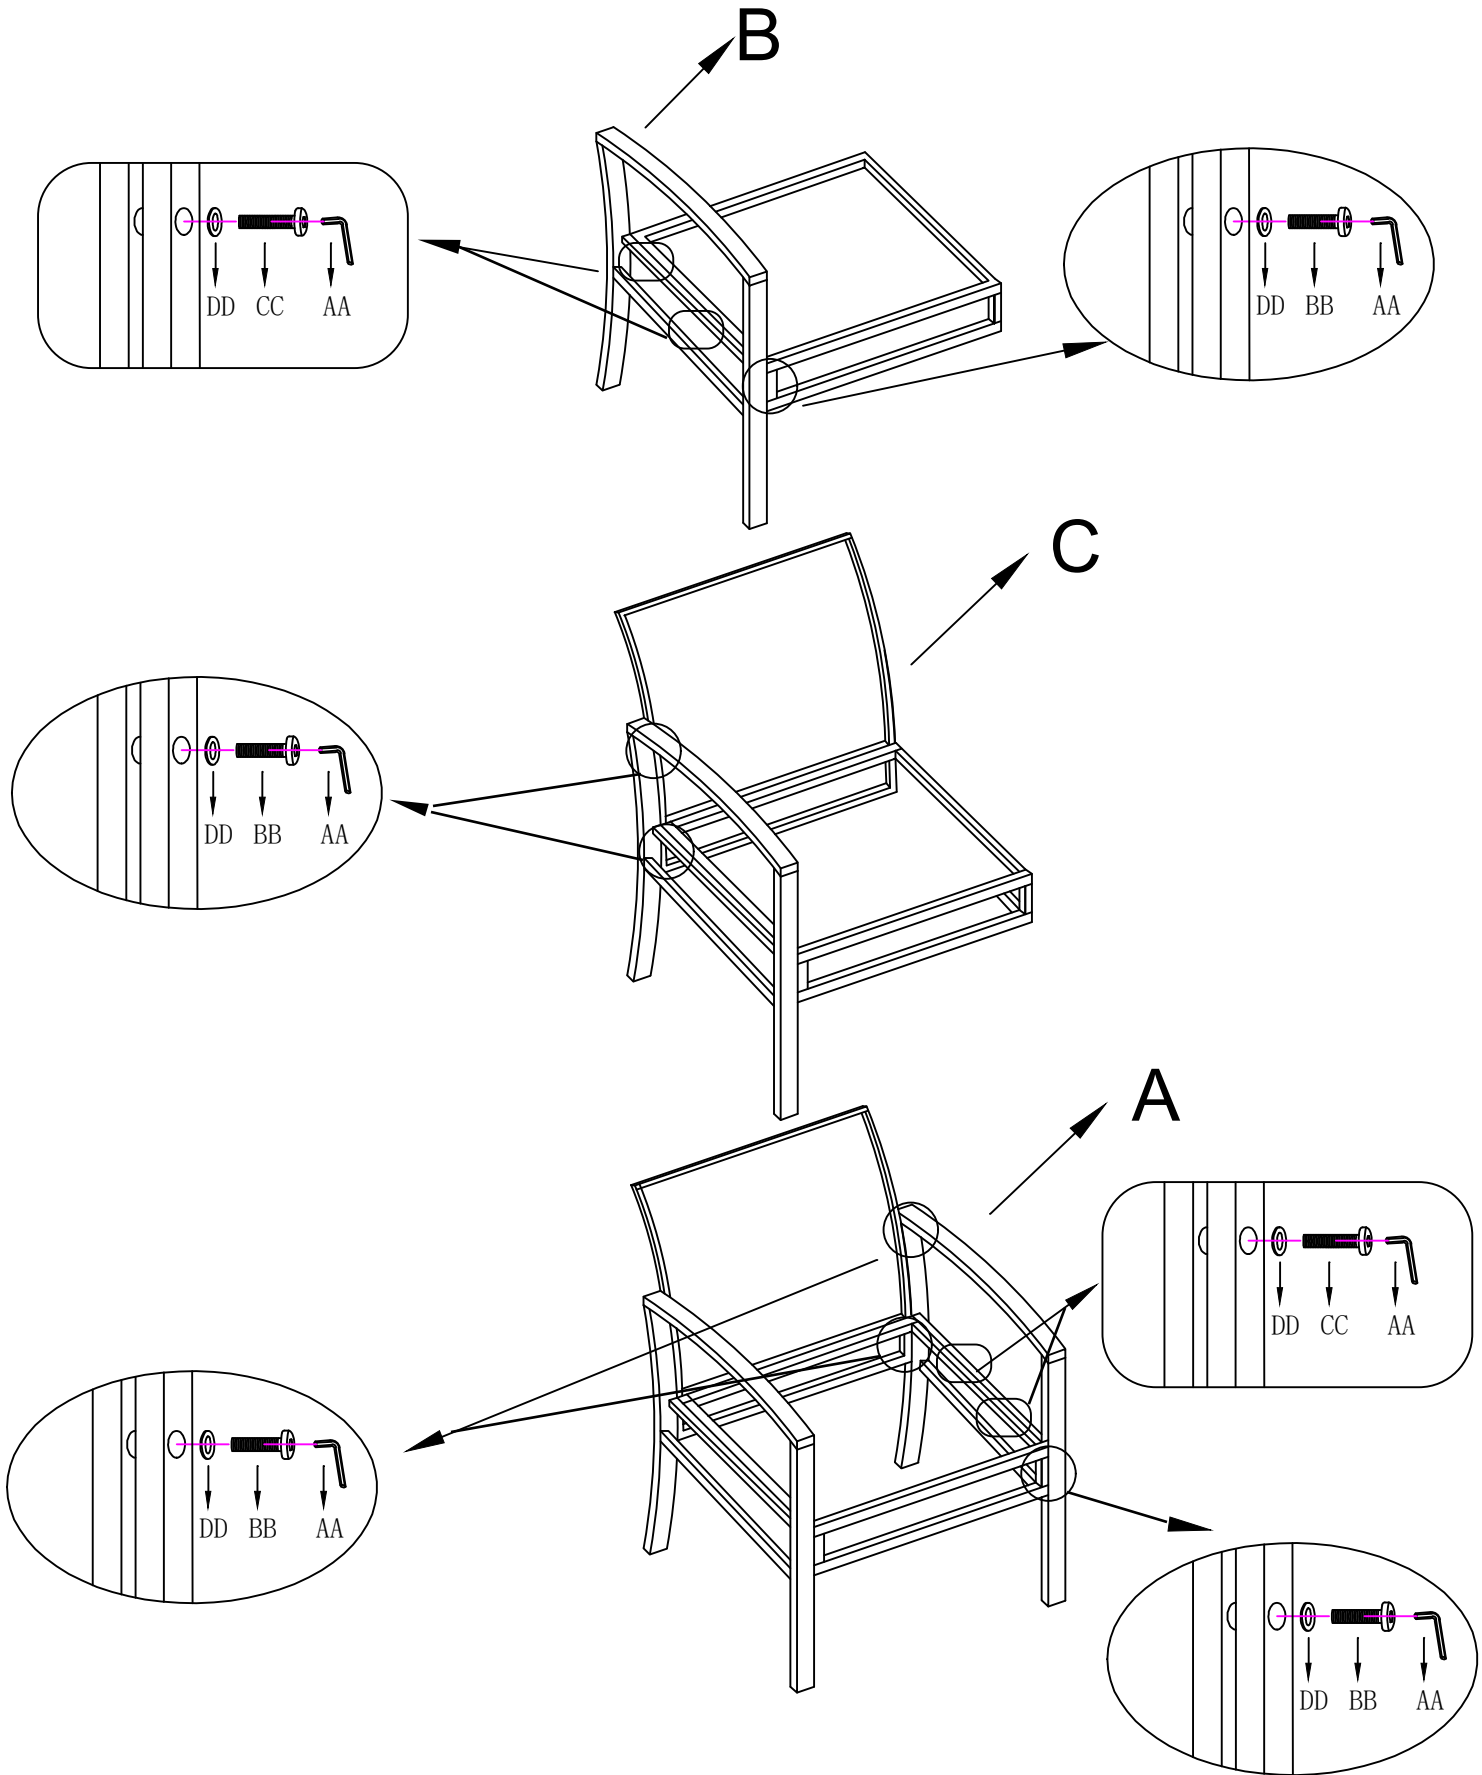

ARMCHAIR ASSEMBLY