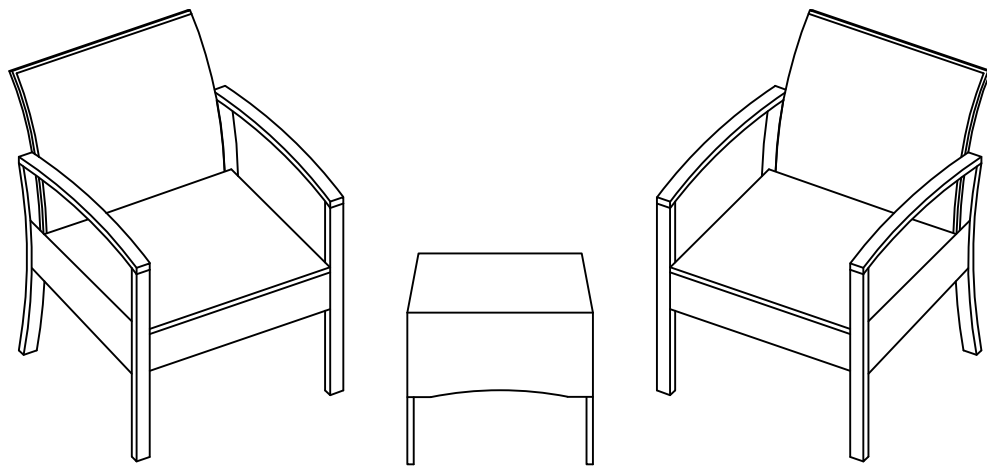

Assembly Instructions

1

2

1

1	Armchair
2	Side Table

Pre-assembly

Safety information

- Two or more people are required for this assembly.
- Some parts may contain sharp edges. Wear protective gloves.
- When assembling and using this product, basic safety precautions should always be followed to reduce the risk of personal injury and damage to equipment. Please read all instructions before assembly and usage.

WARNING: Keep all children and pets away from assembly area. Children and pets should be supervised when they are in the area of the sofa set construction. Keep assembly area at least 6 feet from any obstruction such as fence, garage, house, overhanging branches, laundry line or electrical wires. Check all bolts for tightness before use. **IMPORTANT-** check and tighten bolts often to keep them secure!

CAUTION: Sofa is for seating purpose only. Standing on or misuse of the sofa may result in damage or injury. Not intended for commercial use. Weight limited for the seat: 250 lbs (113.5kg)

NOTICE: For outdoor use only