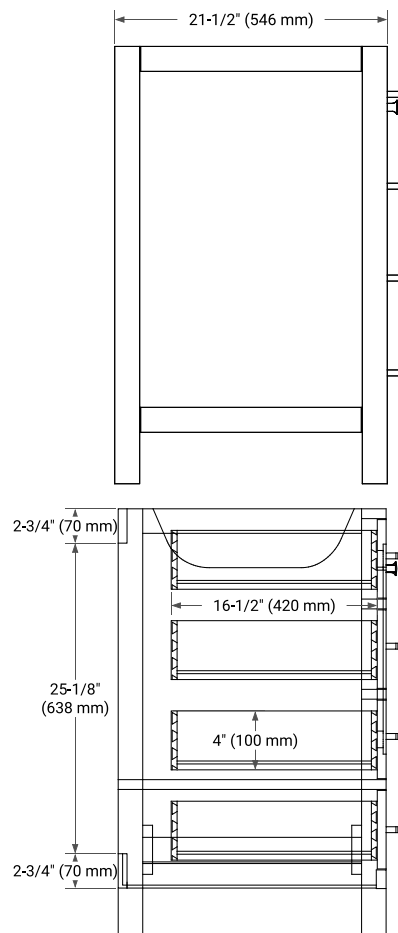

# 42" RIGHT OFFSET CABINET

## BASE CABINET DIMENSIONS

42" W x 21.5" D x 34.5" H

## FRONT VIEW

## PLAN VIEW