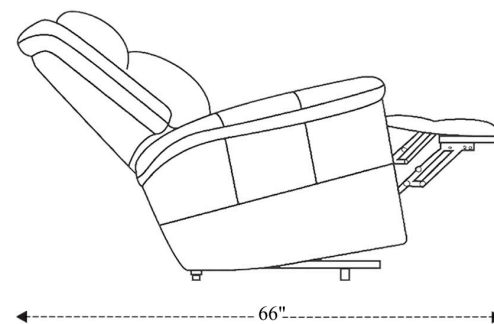

## Triple Reclining Sofa

Overall Dimensions	83.5" x 38.5" x 42.5"
Overall Width	83.5"
Overall Depth	38.5"
Overall Height	42.5"
Overall Weight	205.5 lbs.
Fully Reclined	66"
Distance from Wall	6"
Back of Seat to end of Chaise	41"
Leg Height (Distance from Foot Rest to Floor in Full Recline)	23"
Head Height (Distance from Headrest to Floor in Full Recline)	33"

Seat Width	22"
Seat Depth	22"
Seat Height	19.5"
Arm Width	10"
Arm Depth	21"
Arm Height	25"
Back Width	25"
Back Height	25"
Headrest Extended from Back	--

# MCOO#812G Glider Recliner

Overall Dimensions	40" x 38.5" x 42"
Overall Width	40"
Overall Depth	38.5"
Overall Height	42"
Overall Weight	108 lbs.
Fully Reclined	66"
Distance from Wall	6"
Back of Seat to end of Chaise	41"
Leg Height <small>(Distance from Foot Rest to Floor in Full Recline)</small>	23"
Head Height <small>(Distance from Headrest to Floor in Full Recline)</small>	33"