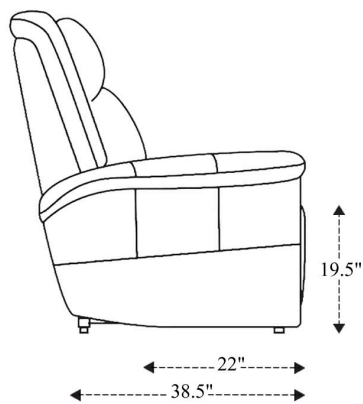

## Triple Reclining Sofa

Overall Dimensions	83.5" x 38.5" x 42.5"
Overall Width	83.5"
Overall Depth	38.5"
Overall Height	42.5"
Overall Weight	205.5 lbs.
Fully Reclined	66"
Distance from Wall	6"
Back of Seat to end of Chaise	41"
Leg Height (Distance from Foot Rest to Floor in Full Recline)	23"
Head Height (Distance from Headrest to Floor in Full Recline)	33"

Seat Width	22"
Seat Depth	22"
Seat Height	19.5"
Arm Width	10"
Arm Depth	21"
Arm Height	25"
Back Width	25"
Back Height	25"
Headrest Extended from Back	--

# MCOO#812G Glider Recliner

Overall Dimensions	40" x 38.5" x 42"
Overall Width	40"
Overall Depth	38.5"
Overall Height	42"
Overall Weight	108 lbs.
Fully Reclined	66"
Distance from Wall	6"
Back of Seat to end of Chaise	41"
Leg Height <small>(Distance from Foot Rest to Floor in Full Recline)</small>	23"
Head Height <small>(Distance from Headrest to Floor in Full Recline)</small>	33"