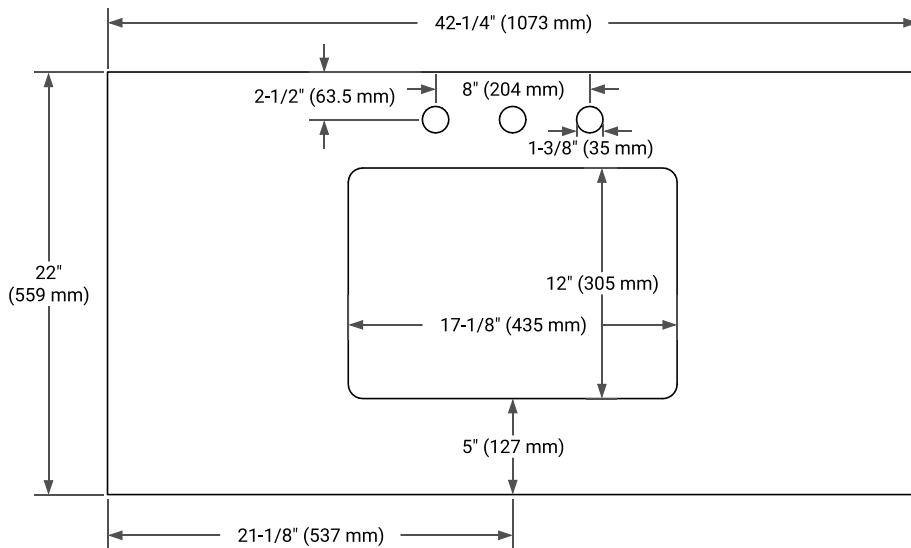

42" SINGLE RECTANGLE SINK COUNTERTOP WITH 1.5 IN. THICKNESS

OVERALL DIMENSIONS

42.25" W x 22" D x 1.5" H

COUNTERTOP OPTIONS

FEATURES

- Solid countertop with mitered edges & seams
- Undermount white rectangular sink
- Pre-drilled for 8" widespread faucet

INCLUDED

- Countertop
- Matching Backsplash
- Rectangle Sink

COUNTERTOP PLAN VIEW