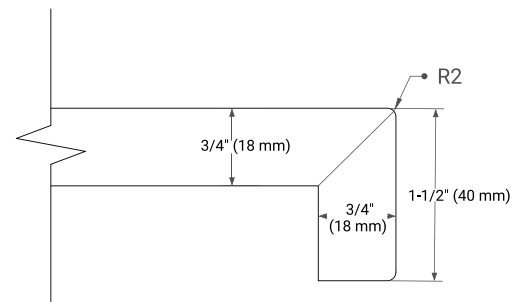

EDGE SIDE VIEW