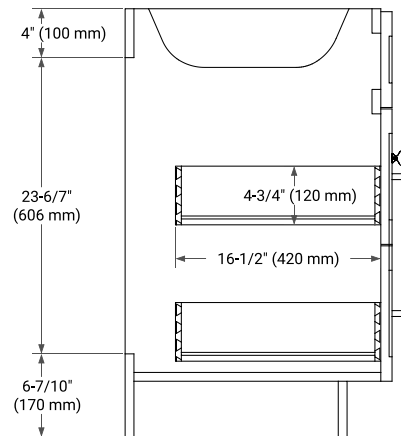

42" SINGLE SINK BASE CABINET

BASE CABINET DIMENSIONS

42" W x 21.5" D x 34.5" H

FEATURES

- Solid wood frame & plywood panels
- Dovetail drawers and joints
- Soft closing doors & drawers

HARDWARE FINISHES*

Brushed Nickel   Satin Brass   Matte Black   Polished Chrome

Hardware comes preinstalled with the illustrated option. Other finishes are available on our online store if you prefer a different one.

AVAILABLE COLORS

White   Grey   Midnight Blue   Black

FRONT VIEW

SIDE VIEW

PLAN VIEW